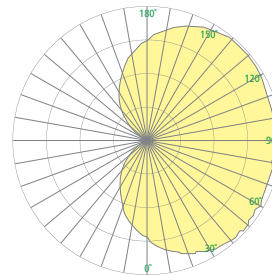

ADA

XPS

ETL Listed

5 Year Warranty