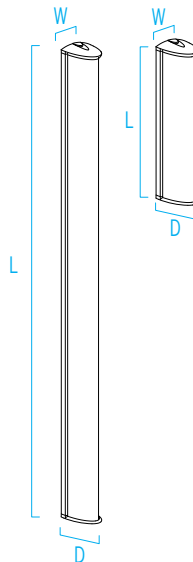

RELATIVE SCALE DRAWING

PHOTOMETRICS