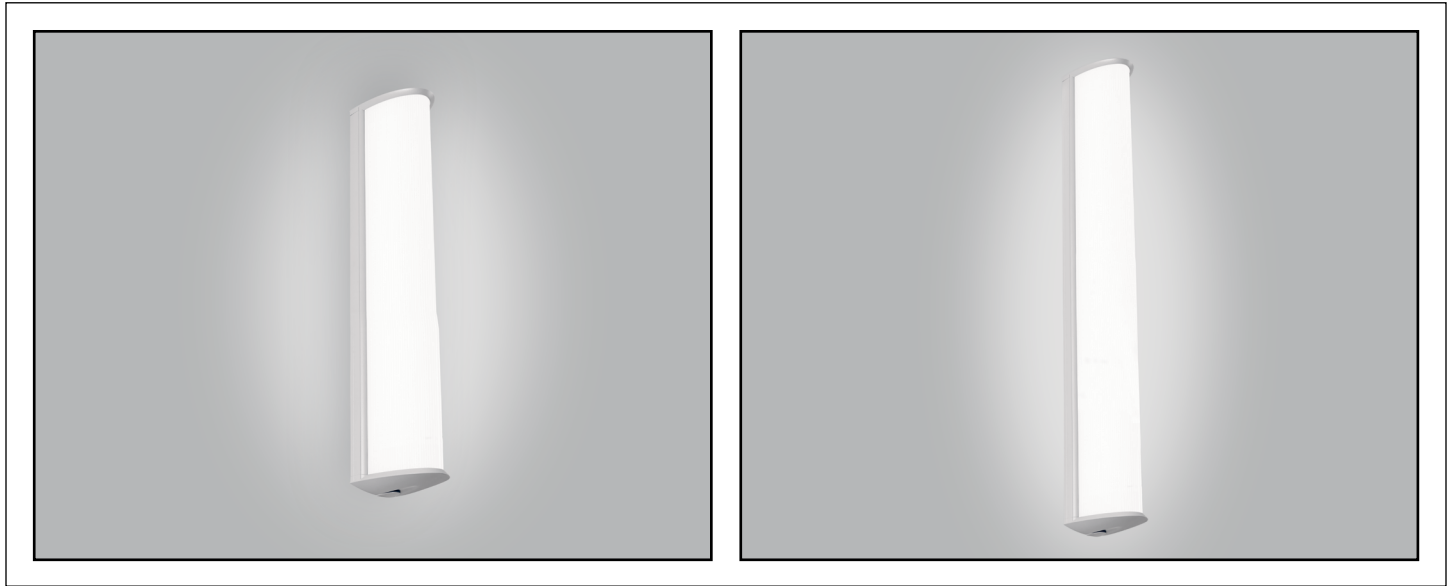

RAVEN™

CV1820/CV1822/CV1824/CV1826/CV1828

Indoor models no Accent Bars

VisaLighting.com/products/Raven

Type: _____ Project: _____ Location: _____

DIMENSIONS¹

L = Length D = Depth W = Width WT = Weight

	CV1820	CV1822	CV1824	CV1826	CV1828
L	18-1/2" (470 mm)	24-3/4" (629 mm)	36-1/2" (927 mm)	48-3/8" (1229 mm)	60-1/8" (1527 mm)
D	4" (102 mm)				
W	3-3/8" (86 mm)				

FEATURES

- Integral driver
- Ceiling or wall mount (horizontal or vertical orientation)
- Mounts to 2 X 4 electrical junction box (by others) with provided hardware. Requires auxiliary mounting fasteners (provided). Orient junction box to match fixture's linear dimension (horizontal or vertical)
- Optional vandal resistant frame fasteners
- High impact extruded aluminum backplate and siderails; die-cast end caps
- Extruded clear prismatic performance lens and extruded white acrylic diffuser
- High impact extruded white acrylic, F1 rated; UV stable; UL-94 HB Flame Class rated
- No VOC powder coat finish
- ETL listed for damp locations. Not suited for exterior applications