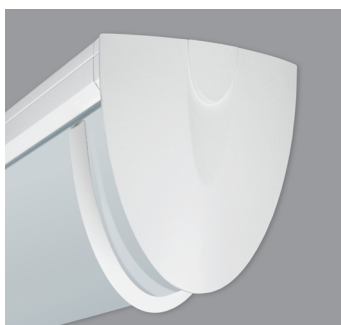

RAVEN (cont.)

CV1820/CV1822/CV1824/CV1826/CV1828

Indoor models no Accent Bars

Fill in shaded boxes using information listed below

		- MVOLT			
MODEL¹ CV1820 CV1822 CV1824 CV1826 CV1828 See page 1	SOURCE² • L30K(H) • L30K(L) • L35K(H) • L35K(L) • L40K(H) • L40K(L)	VOLTAGE MVOLT	FINISH See last page for finish order codes	OPTION(S)³ VR XPS	

SOURCE² (Select One)

Dimmable 0-10V to 1%, Minimum 83CRI, within 3-step MacAdam

Source	CCT	CV1820		CV1822		CV1824		CV1826		CV1828	
		Delivered Lumens	Power/Watts	Delivered Lumens	Power/Watts	Delivered Lumens	Power/Watts	Delivered Lumens	Power/Watts	Delivered Lumens	Power/Watts
• L30K(H)	3000K	1100	10	1400	13	2800	26	3300	29	3900	35
• L30K(L)	3000K	750	7	800	7	1900	17	2200	19	2800	23
L35K(H)	3500K	1100	10	1400	13	2800	26	3300	29	3900	35
L35K(L)	3500K	750	7	800	7	1900	17	2200	19	2800	23
• L40K(H)	4000K	1100	10	1400	13	2800	26	3400	29	4100	35
• L40K(L)	4000K	750	7	800	7	2000	17	2300	19	2800	23

OPTION³ (Select One)

⚠ Option availability may be interdependent with Other Options

VR	Vandal resistant frame fasteners
XPS	Express 10 day shipping. Items marked with a bullet (•) are not available with XPS

VOLTAGE

MVOLT	120-277V, 50/60 Hz

LUMEN MAINTENANCE RATING

L80 (reported)	>50,000hrs

Die-Cast End Caps