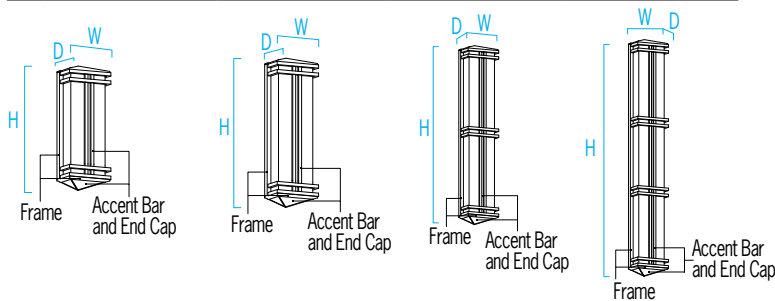

## DIMENSIONS<sup>1</sup>

Depth is measured from wall to front of fixture

L = Length W = Width D = Depth

	CV1901	CV1903	CV1905	CV1907
<b>L</b>	20-3/8" (518 mm)	25-7/8" (657 mm)	36-7/8" (937 mm)	47-7/8" (1216 mm)
<b>W</b>	7-1/4" (184 mm)			
<b>D</b>	4" (102 mm)			