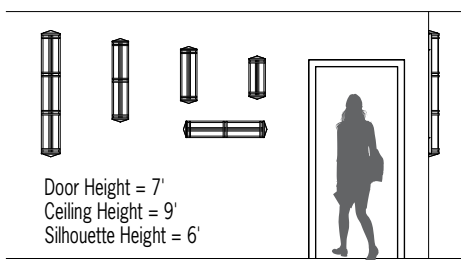

RELATIVE SCALE DRAWING