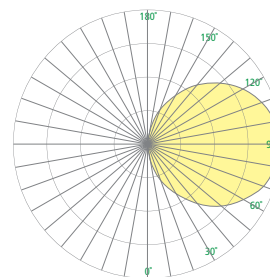

PHOTOMETRICS

XPS

ADA Compliant

ETL Listed

5 Year Warranty