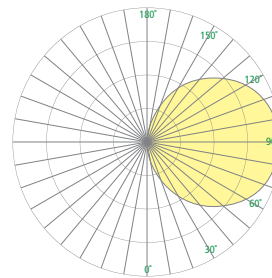

PHOTOMETRICS