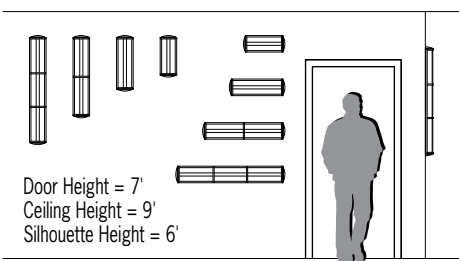

AVATAR™ INDOOR – SINGLE ACCENT BAR (cont.)

CV2009/CV2011/CV2013/CV2015

VisaLighting.com/products/Avatar

Type: _____ Project: _____ Location: _____

DIMENSIONS¹

Depth is measured from wall to front of fixture

L = Length D = Depth W = Width

	CV2009	CV2011	CV2013	CV2015
L	19-3/4" (502 mm)	25-1/8" (638 mm)	36-1/8" (918 mm)	47-1/4" (1200 mm)
D	4" (102 mm)			
W	7-1/4" (184 mm)			

RELATIVE SCALE DRAWING

FEATURES

- Modular design for replacement of LED source and integral driver
- Vertical mounting; ceiling or wall mount (vertical or horizontal orientation)
- Mounts over standard electrical junction box (by others) with provided hardware
- Removable cam-action hinged frame for ease of maintenance
- Auxiliary mounting holes and hardware provided
- Extruded aluminum backplate and center accent; die-cast end caps. Solid metal accent
- High impact white acrylic diffuser
 - UV stable
 - UL-94 HB Flame Class rated
- No VOC powder coat paint
- ETL listed for damp locations. Not suited for exterior applications