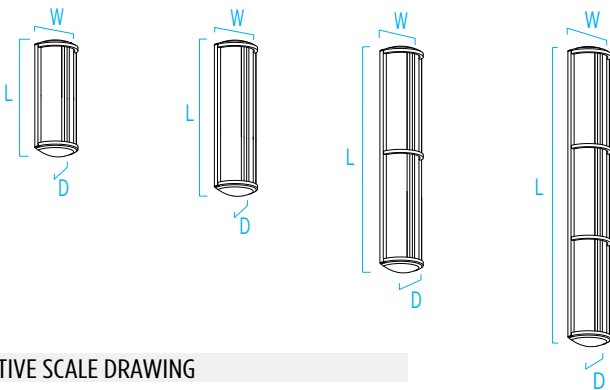

AVATAR™ INDOOR – SINGLE ACCENT BAR (cont.)

CV2009/CV2011/CV2013/CV2015

VisaLighting.com/products/Avatar

Type: _____ Project: _____ Location: _____

DIMENSIONS¹

Depth is measured from wall to front of fixture

L = Length D = Depth W = Width

	CV2009	CV2011	CV2013	CV2015
L	19-3/4" (502 mm)	25-1/8" (638 mm)	36-1/8" (918 mm)	47-1/4" (1200 mm)
D	4" (102 mm)			
W	7-1/4" (184 mm)			

RELATIVE SCALE DRAWING

FEATURES

- Modular design for replacement of LED source and integral driver
- Vertical mounting; ceiling or wall mount (vertical or horizontal orientation)
- Mounts over standard electrical junction box (by others) with provided hardware
- Removable cam-action hinged frame for ease of maintenance
- Auxiliary mounting holes and hardware provided
- Extruded aluminum backplate and center accent; die-cast end caps. Solid metal accent
- High impact white acrylic diffuser
 - UV stable
 - UL-94 HB Flame Class rated
- No VOC powder coat paint
- ETL listed for damp locations. Not suited for exterior applications