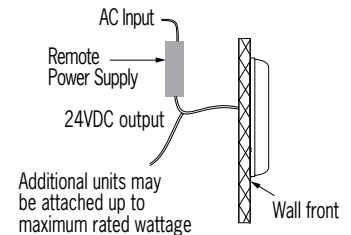

MERIDIAN SQUARE (cont.)

CV5710PSX, CV5712PSX and 5714PSX Sconces - Low Voltage

Fill in shaded boxes using information listed below

- 24VDC				
MODEL¹ CV5710PSX CV5712PSX CV5714PSX See page 1	SOURCE² L30K(H) L30K(L) L35K(H) L35K(L) L40K(H) L40K(L)	VOLTAGE 24VDC	FINISH See last page for finish order codes	OPTION³ DCC

Power Supply is not included - Order separately (See Accessory section below)

SOURCE² (Select one)

Dimmable 0-10V to 1%, Minimum 80CRI, within 3-step MacAdam

SOURCE	CCT	CV5710PSX		CV5712PSX		CV5714PSX	
		Delivered Lumens	Power (Watts)	Delivered Lumens	Power (Watts)	Delivered Lumens	Power (Watts)
L30K(H)	3000K	1800	20	3800	40	6800	69
L30K(L)	3000K	1400	16	2800	30	5100	53
L35K(H)	3500K	1800	20	3800	40	6800	69
L35K(L)	3500K	1400	16	2800	30	5100	53
L40K(H)	4000K	1800	20	3800	40	6800	69
L40K(L)	4000K	1400	16	2800	30	5100	53

VOLTAGE

24VDC	24VDC

MOUNTING DETAIL

OPTION³

⚠ Option availability may be interdependent with Other Options

DCC	Damp clear coat for metal finishes (required for 5 year warranty when used in damp locations)

ACCESSORY (Order separately)

PS-24VDC90W02	24VDC 90 watt power supply; 0-10V dimmable, specify 120V or 277V input. 20' maximum remote distance. Express 10 day shipping option (XPS) available. Can power maximum of (3) CV5700PSX fixtures using a single power supply