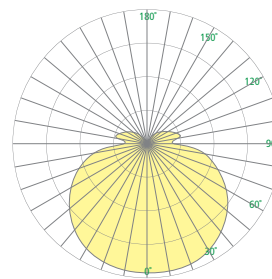

PHOTOMETRICS

ADA Compliant

ETL Listed

5 Year Warranty