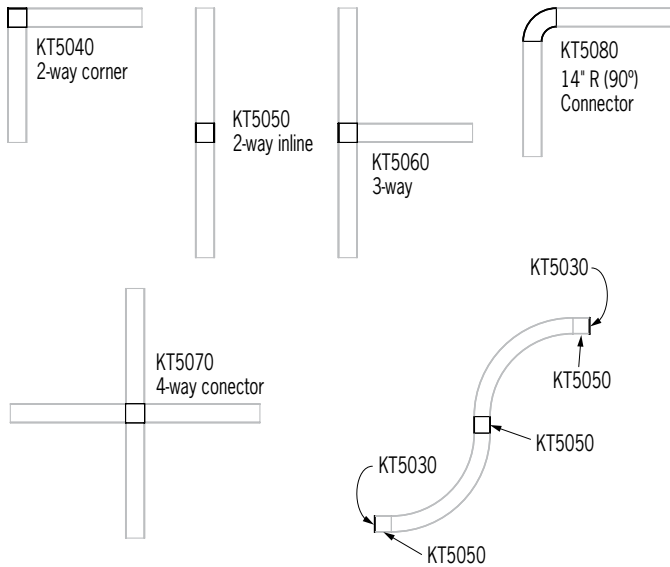

MODEL	KT5030	KT5040	KT5050	KT5060
Description	Endcap	2-way corner	2-way inline	3-way

MODEL	KT5070	KT5080
L		19-3/4" (502 mm)
R		14" (356 mm)
Description	4-way	14" R (90°) Connector

FEATURES

- Integral LED driver
- Modular design for replacement of LED source and driver
- Optional 90+CRI (delivered lumens reduced by 5%)
- Configurable segments used to create unique shapes for general illumination and architectural expression
- Patented Power Art Cable™ mounting system uses a braided stainless steel jacket to encapsulate power conductors and provide support; single circuit
- Rated for loads up to 150 lbs (ETL listed)
- Clear prismatic top lens for ease of maintenance and preservation of optical integrity
- Mounts to standard electrical junction box (by others) with provided hardware. For T-bar installation, Caddy 512HD or equivalent (by others) is required at each mounting location
- Extruded aluminum side panels with architectural reveal and fabricated bottom housing
- No VOC powder coat paint
- ETL listed for damp locations. Not suited for exterior applications

HOUSING PROFILE

BOTTOM DETAIL⁵ (Select one)

Cutouts backed by white acrylic

SLD	Solid
CNF	Confetti
SLT	Slots
WIN	Windows

SOLID (SLD)

CONFETTI (CNF)

SLOTS (SLT)

WINDOWS (WIN)

KT5000 SERIES INFINITY PERFORMANCE (cont.)

Configurable Segments

CONNECTOR EXAMPLES

Power Feed, mounting cable location and quantity are configuration dependent.
Factory Submittal Drawing Required

INFINITY PERFORMANCE PRODUCT FAMILY