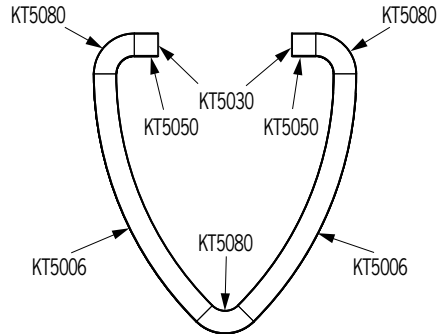

FACTORY SUBMITTAL DRAWING REQUIRED

MODEL¹, SOURCE² and DIMENSIONS⁶ (Select one Model and one Source)

Dimmable 0-10V to 1%, Minimum 80CRI, within 3-step MacAdam
 OAH is the distance (in inches) from the bottom of the fixture to the ceiling plane.
 Example - OAH(24) indicates an overall fixture height of 24"

⚠ OAH must be specified

L = Length OAH = Standard Overall Height R = Outside Radius

MODEL	KT5002	KT5004	KT5006	KT5014
L	68-1/4" (1734 mm)	73-3/4" (1873 mm)	92-1/8" (2340 mm)	68-1/4" (1734 mm)
OAH	24" (610mm)			
R	48" (1219mm)	96" (2438mm)	120" (3048mm)	
Description	4' R 1/4 Circle	8' R 1/8 Circle	10' R 1/8 Circle	4' Straight

MODEL	KT5030	KT5040	KT5050	KT5060
Description	Endcap	2-way corner	2-way inline	3-way

MODEL	KT5070	KT5080
L		19-3/4" (502 mm)
R		14" (356 mm)
Description	4-way	14" R (90°) Connector

FEATURES

- Integral LED driver
- Modular design for replacement of LED source and driver
- Optional 90+CRI (delivered lumens reduced by 5%)
- Configurable segments used to create unique shapes for general illumination and architectural expression
- Patented Power Art Cable™ mounting system uses a braided stainless steel jacket to encapsulate power conductors and provide support; single circuit
- Rated for loads up to 150 lbs (ETL listed)
- Clear prismatic top lens for ease of maintenance and preservation of optical integrity
- Mounts to standard electrical junction box (by others) with provided hardware. For T-bar installation, Caddy 512HD or equivalent (by others) is required at each mounting location
- Extruded aluminum side panels with architectural reveal and fabricated bottom housing
- No VOC powder coat paint
- ETL listed for damp locations. Not suited for exterior applications

KT5000 SERIES INFINITY PERFORMANCE (cont.)

Configurable Segments

CONNECTOR EXAMPLES

Power Feed, mounting cable location and quantity are configuration dependent.
Factory Submittal Drawing Required

INFINITY PERFORMANCE PRODUCT FAMILY