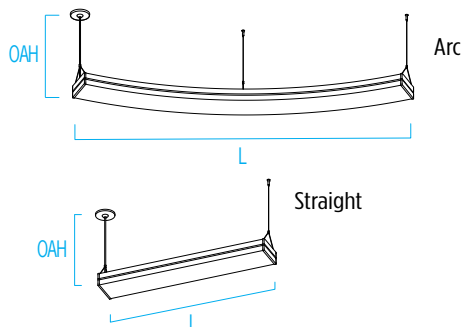

FACTORY SUBMITTAL DRAWING REQUIRED

MODEL¹, SOURCE² and DIMENSIONS⁶ (Select one Model and one Source)

Dimmable 0-10V to 1%, Minimum 80CRI, within 3-step MacAdam
 OAH is the distance (in inches) from the bottom of the fixture to the ceiling plane.
 Example - OAH(24) indicates an overall fixture height of 24"

⚠ OAH must be specified

L = Length OAH = Standard Overall Height R = Outside Radius

MODEL	KT5002	KT5004	KT5006	KT5014
L	68-1/4" (1734 mm)	73-3/4" (1873 mm)	92-1/8" (2340 mm)	68-1/4" (1734 mm)
OAH	24" (610mm)			
R	48" (1219mm)	96" (2438mm)	120" (3048mm)	
Description	4' R 1/4 Circle	8' R 1/8 Circle	10' R 1/8 Circle	4' Straight

MODEL	KT5030	KT5040	KT5050	KT5060
Description	Endcap	2-way corner	2-way inline	3-way

MODEL	KT5070	KT5080
L		19-3/4" (502 mm)
R		14" (356 mm)
Description	4-way	14" R (90°) Connector

FEATURES

- Integral LED driver
- Modular design for replacement of LED source and driver
- Optional 90+CRI (delivered lumens reduced by 5%)
- Configurable segments used to create unique shapes for general illumination and architectural expression
- Patented Power Art Cable™ mounting system uses a braided stainless steel jacket to encapsulate power conductors and provide support; single circuit
- Rated for loads up to 150 lbs (ETL listed)
- Clear prismatic top lens for ease of maintenance and preservation of optical integrity
- Mounts to standard electrical junction box (by others) with provided hardware. For T-bar installation, Caddy 512HD or equivalent (by others) is required at each mounting location
- Extruded aluminum side panels with architectural reveal and fabricated bottom housing
- No VOC powder coat paint
- ETL listed for damp locations. Not suited for exterior applications