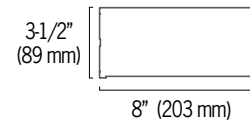

HOUSING PROFILE