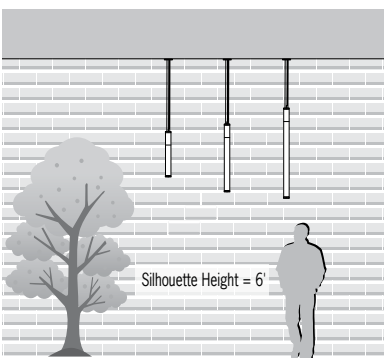

RELATIVE SCALE DRAWING