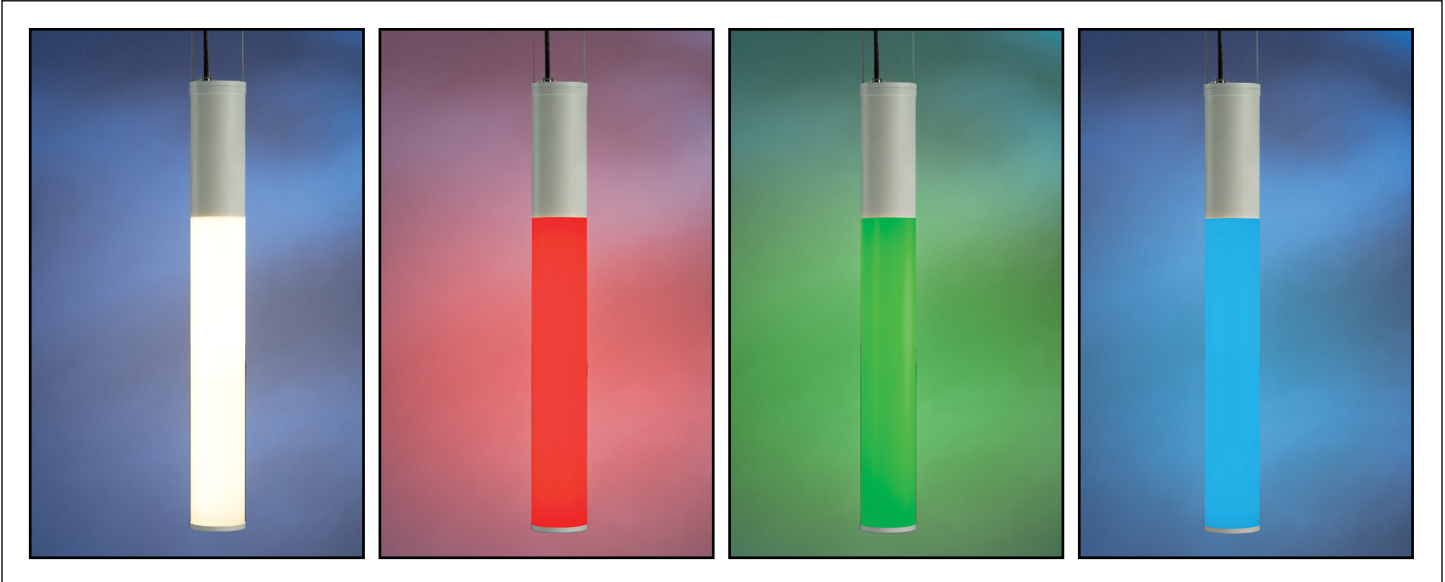

OP2222/OP2223/OP2224 SEQUENCE™

4" Diameter Outdoor Pendants – Cord and Cable Suspension

VisaLighting.com/products/Sequence

Type: _____ Project: _____ Location: _____

DIMENSIONS^{1,4}

OAH MUST BE SPECIFIED

DIA = Diameter X = Body Height OAH = Overall Height
Y = Driver Compartment Height

OAH is the distance (in inches) from the bottom of the fixture to the ceiling plane. Example - OAH(48) indicates an overall fixture height of 48"

	OP2222	OP2223	OP2224
X	33-1/4" (845 mm)	44-1/4" (1124 mm)	55-1/4" (1403 mm)
X w/ BTH option	Add 1/2" to X		
DIA	4" (102 mm)		
Y	9" (229 mm)		
OAH	48" (1219 mm)	60" (1524 mm)	72" (1829 mm)

FEATURES

- High or low lumen output
- Integral driver (compartment at top of fixture)
- RGB is DMX controlled with RDM for digital addressing
- IP65 rated
- Parallel mounting cables reduce twisting
- Mounts to standard electrical junction box (by others)
- **Tether cables connecting fixtures to each other are considered structural and are to be designed by a qualified structural engineer**
- Tether cable connections to the fixture accept 3/32" to 1/4" diameter cables
- Crossing secondary cables at the bottom Tether are limited to 1/8" when the primary cable is 1/4"
- Black power cord
- Fixture body tested to ANSI C136.31 'American National Standard for Roadway and Area Lighting Equipment' at or above 3G vibration levels for 100,000 cycles in X, Y, Z axes
- Matte white acrylic diffuser
- Driver compartment acrylic is painted with low VOC acrylic-urethane wet paint with anti-graffiti additive
- No VOC powder coat finish on end caps and mounting component
- ETL listed for wet locations