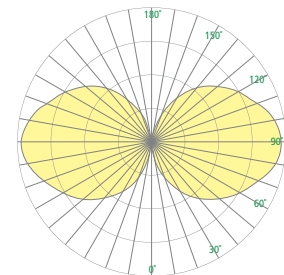

PHOTOMETRICS