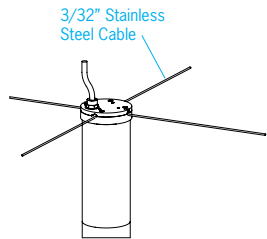

BTH	Bottom tether attachment (Tether option is recommended for high wind. A tether cable is to restrict movement of the light fixture and not provide structural support. See Catenary Design Guide for important information and warnings)
------------	---

TETHER ACCESSORIES (Order Separately)

Stainless Steel Compression Sleeve
(AY-CS3/32)

Qty (10)

3/32" Stainless Steel Cable
(AY-CBL3/32-50)

50 feet

Tether Example

Accessory	Quantity

Accessories available for Visa Lighting's Outdoor Pendant (OP) applications. If sourced elsewhere, materials must be of equivalent grade. For important information about accessory applications and installation, see [Installation Instructions](#).

OP2222/OP2223/OP2224 SEQUENCE (cont.)

4" Diameter Outdoor Pendants – Cord and Cable Suspension

SEQUENCE OUTDOOR PENDANT PRODUCT FAMILY

Catenary	4" Diameter	• OP2232 , OP2233 , OP2234
	8" Diameter	• OP2262 , OP2263 , OP2264
Cord and Cable	4" Diameter	• OP2222 , OP2223 , OP2224
	8" Diameter	• OP2252 , OP2253 , OP2254
Stem	4" Diameter	• OP2242 , OP2243 , OP2244
	8" Diameter	• OP2272 , OP2273 , OP2274