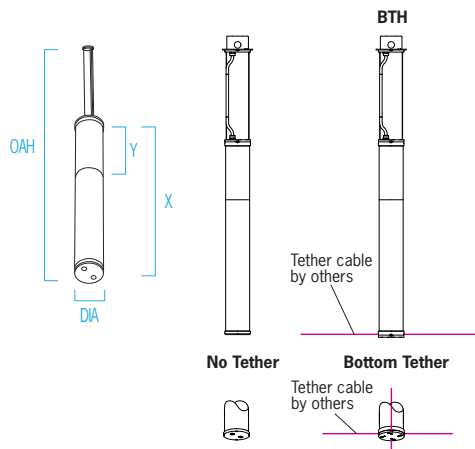

RELATIVE SCALE DRAWING