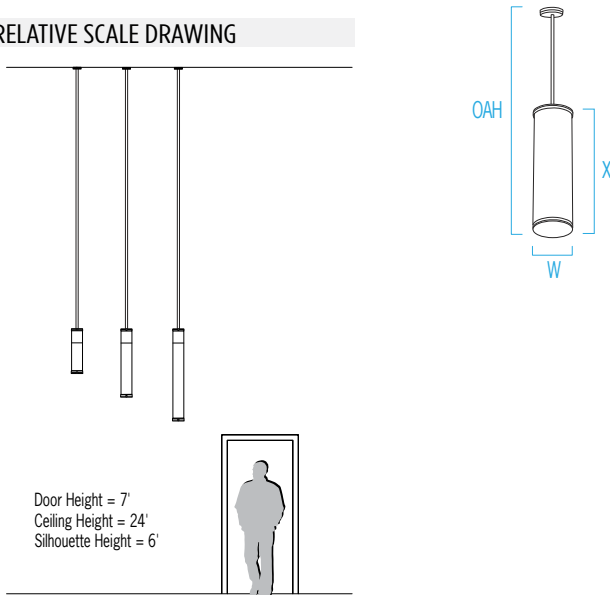

## DIMENSIONS<sup>1,4</sup>

**OAH MUST BE SPECIFIED**

DIA = Diameter X = Body Height OAH = Overall Height

OAH is the distance (in inches) from the bottom of the fixture to the ceiling plane. Example - OAH(48) indicates an overall fixture height of 48"

	OP2272	OP2273	OP2274
<b>X</b>	25" (635 mm)	36" (914 mm)	47" (1194 mm)
<b>DIA</b>	8" (203 mm)		
<b>MIN OAH</b>	30" (762 mm)	41" (1041 mm)	52" (1321 mm)
<b>OAH</b>	48" (1219 mm)	60" (1524 mm)	72" (1829 mm)
<b>MAX OAH</b>	116" (2946 mm)	128" (3251 mm)	140" (3556 mm)

## FEATURES

- High or low lumen output
- Integral driver
- RGB is DMX controlled with RDM for digital addressing
- Mounts to standard 8" octagonal junction box (by others) for sloped ceiling up to 45 degrees from horizontal
- **Top tether option. Cables connecting fixtures to each other or to structural elements are to be designed by a qualified structural engineer**
- Matte white acrylic diffuser
- No VOC powder coat finish on end caps and mounting component
- ETL listed for wet locations

## RELATIVE SCALE DRAWING