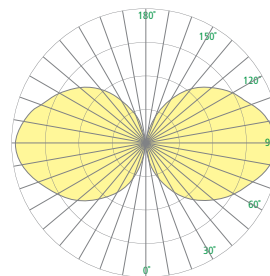

PHOTOMETRICS