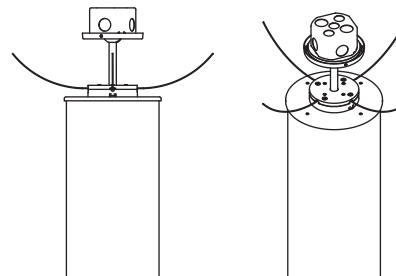

OP2272/ OP2273/ OP2274 SEQUENCE (cont.)

8” Diameter Outdoor Pendants – Stem Suspension

Fill in shaded boxes using information listed below

OP2272		-	MVOLT				
MODEL¹ OP2272 OP2273 OP2274 See page 1	SOURCE² L30K(H) L30K(L) L35K(H) L35K(L) L40K(H) L40K(L) RGB		VOLTAGE MVOLT	FINISH See last page for finish order codes	MOUNTING OPTION³ TH	OAH⁴ See page 1	

SOURCE² (Select one)

Dimmable 0-10V to 1%, Minimum 80CRI, within 3-step MacAdam

Source	CCT	OP2272		OP2273		OP2274	
		Delivered Lumens	Power/Watts	Delivered Lumens	Power/Watts	Delivered Lumens	Power/Watts
L30K(H)	3000K	4300	48	7600	86	9800	110
L30K(L)	3000K	2800	35	5100	56	6500	72
L35K(H)	3500K	4300	48	7600	86	9800	110
L35K(L)	3500K	2800	35	5100	56	6500	72
L40K(H)	4000K	4400	48	7800	86	10100	110
L40K(L)	4000K	2900	35	5200	56	6700	72
RGB			29		43		57

VOLTAGE

MVOLT	120-277V, 50/60 Hz

LUMEN MAINTENANCE RATING

L80 (reported)	>60,000 hrs

MOUNTING OPTION⁵

TH	Top tether option; four 15’ cable tethers

Tether Example