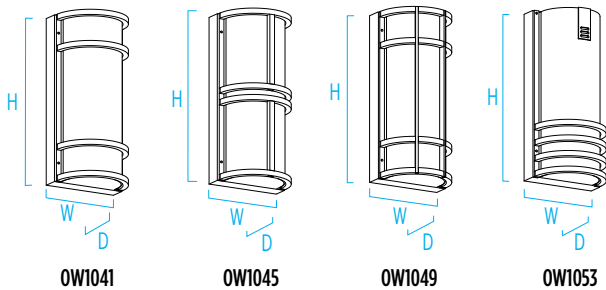

COLONNADE™

OW1041_OW1045_OW1049_OW1053

15" Outdoor

Visalighting.com/products/Colonnade

Type: _____ Project: _____ Location: _____

DIMENSIONS†

Depth is measured from wall to front of fixture

W = Width H = Height D = Depth

W	7-3/8"	(187 mm)
H	15-1/4"	(387 mm)
D	5"	(127 mm)

FEATURES

- Integral driver
- Modular design for replacement of LED source and driver
- Mounts to standard electrical junction box (by others) with provided hardware
- Solid metal accent bars; sealed and gasketed construction
- Top and bottom lenses are standard
- 1/8" thick white acrylic diffuser
 - F1 rated, UV stable
 - UL-94 HB Flame Class rated
- No VOC powder coat paint finish
- ETL Listed for wet location mounting 4' above grade