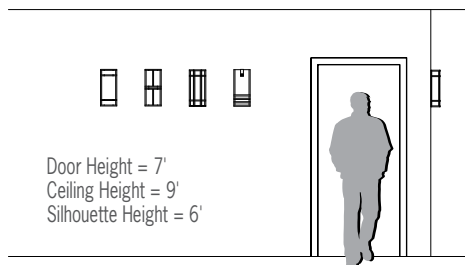

RELATIVE SCALE DRAWING