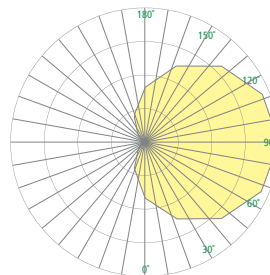

COLONNADE™

OW1041_OW1045_OW1049_OW1053

15" Outdoor

Visalighting.com/products/Colonnade

Type: _____ Project: _____ Location: _____

DIMENSIONS†

Depth is measured from wall to front of fixture

W = Width H = Height D = Depth

W	7-3/8"	(187 mm)
H	15-1/4"	(387 mm)
D	5"	(127 mm)

FEATURES

- Integral driver
- Modular design for replacement of LED source and driver
- Mounts to standard electrical junction box (by others) with provided hardware
- Solid metal accent bars; sealed and gasketed construction
- Top and bottom lenses are standard
- 1/8" thick white acrylic diffuser
 - F1 rated, UV stable
 - UL-94 HB Flame Class rated
- No VOC powder coat paint finish
- ETL Listed for wet location mounting 4' above grade

RELATIVE SCALE DRAWING

PHOTOMETRICS

XPS

ETL Listed

5 Year Warranty

COLONNADE (cont.)

OW1041_OW1045_OW1049_OW1053
15" Outdoor

Fill in shaded boxes using information listed below