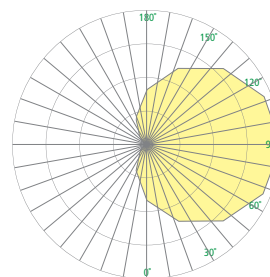

COLONNADE™

OW1043_OW1047_OW1051_OW1055

20" Outdoor

Visalighting.com/products/Colonnade

Type: _____ Project: _____ Location: _____

DIMENSIONS†

Depth is measured from wall to front of fixture

W = Width H = Height D = Depth

W	9-3/8"	(238 mm)
H	20-1/4"	(514 mm)
D	5-1/2"	(140 mm)

FEATURES

- Integral driver
- Modular design for replacement of LED source and driver
- Mounts to standard electrical junction box (by others) with provided hardware
- Solid metal accent bars; sealed and gasketed construction
- 1/8" thick white acrylic diffuser
 - F1 rated, UV stable
 - UL-94 HB Flame Class rated
- No VOC powder coat paint finish
- ETL Listed for wet location mounting 4' above grade

RELATIVE SCALE DRAWING

PHOTOMETRICS

COLONNADE (cont.)

OW1043_OW1047_OW1051_OW1055
20" Outdoor

Fill in shaded boxes using information listed below

-		MVOLT			
MODEL¹ OW1043 - Single Bar OW1047 - Center Bar OW1051 - Cross Bar OW1055 - Medallion See page 1	SOURCE² <ul style="list-style-type: none"> • L30K(H) • L30K(L) • L35K(H) • L35K(L) • L40K(H) • L40K(L) 	VOLTAGE MVOLT	FINISH See last page for finish order codes	OPTION³ XPS	