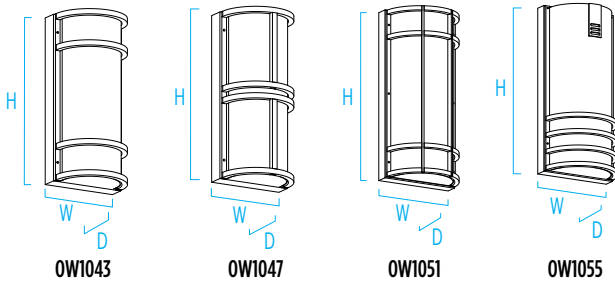

COLONNADE™

OW1043_OW1047_OW1051_OW1055

20" Outdoor

Visalighting.com/products/Colonnade

Type: _____ Project: _____ Location: _____

DIMENSIONS†

Depth is measured from wall to front of fixture

W = Width H = Height D = Depth

W	9-3/8"	(238 mm)
H	20-1/4"	(514 mm)
D	5-1/2"	(140 mm)

FEATURES

- Integral driver
- Modular design for replacement of LED source and driver
- Mounts to standard electrical junction box (by others) with provided hardware
- Solid metal accent bars; sealed and gasketed construction
- 1/8" thick white acrylic diffuser
 - F1 rated, UV stable
 - UL-94 HB Flame Class rated
- No VOC powder coat paint finish
- ETL Listed for wet location mounting 4' above grade

RELATIVE SCALE DRAWING

PHOTOMETRICS

COLONNADE (cont.)

OW1043_OW1047_OW1051_OW1055
20" Outdoor

Fill in shaded boxes using information listed below

-		MVOLT			
MODEL¹ OW1043 - Single Bar OW1047 - Center Bar OW1051 - Cross Bar OW1055 - Medallion See page 1	SOURCE² <ul style="list-style-type: none"> • L30K(H) • L30K(L) • L35K(H) • L35K(L) • L40K(H) • L40K(L) 	VOLTAGE MVOLT	FINISH See last page for finish order codes	OPTION³ XPS	