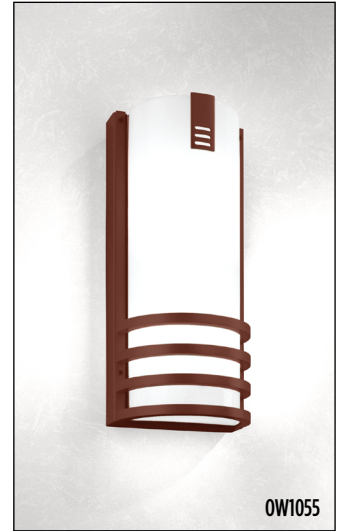

COLONNADE™

OW1043_OW1047_OW1051_OW1055

20" Outdoor

Visalighting.com/products/Colonnade

Type: _____ Project: _____ Location: _____

DIMENSIONS†

Depth is measured from wall to front of fixture

W = Width H = Height D = Depth

W	9-3/8"	(238 mm)
H	20-1/4"	(514 mm)
D	5-1/2"	(140 mm)

FEATURES

- Integral driver
- Modular design for replacement of LED source and driver
- Mounts to standard electrical junction box (by others) with provided hardware
- Solid metal accent bars; sealed and gasketed construction
- 1/8" thick white acrylic diffuser
 - F1 rated, UV stable
 - UL-94 HB Flame Class rated
- No VOC powder coat paint finish
- ETL Listed for wet location mounting 4' above grade

RELATIVE SCALE DRAWING

PHOTOMETRICS

COLONNADE (cont.)

OW1043_OW1047_OW1051_OW1055
20" Outdoor

Fill in shaded boxes using information listed below

-		MVOLT			
MODEL¹ OW1043 - Single Bar OW1047 - Center Bar OW1051 - Cross Bar OW1055 - Medallion See page 1	SOURCE² <ul style="list-style-type: none"> • L30K(H) • L30K(L) • L35K(H) • L35K(L) • L40K(H) • L40K(L) 	VOLTAGE MVOLT	FINISH See last page for finish order codes	OPTION³ XPS	