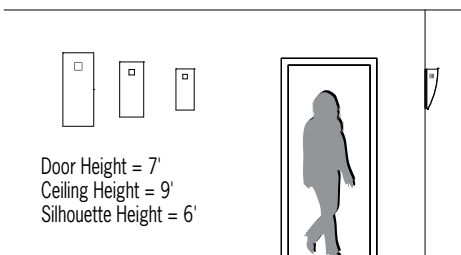

RELATIVE SCALE DRAWING