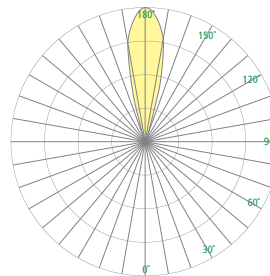

PHOTOMETRICS

XPS

ETL Listed

5 Year Warranty