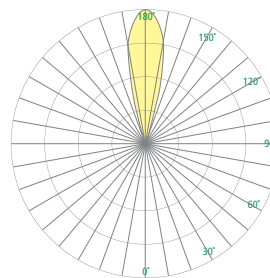

PHOTOMETRICS

XPS

ETL Listed

5 Year Warranty