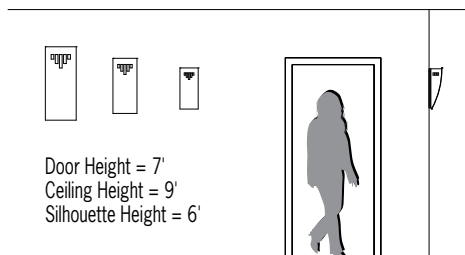

#### DIMENSIONS<sup>1</sup>

Depth is measured from wall to front of fixture

W = Width H = Height D = Depth

	OW1210	OW1212	OW1214
<b>W</b>	8" (203 mm)	10-1/2" (267 mm)	13-1/2" (343 mm)
<b>H</b>	18" (457 mm)	24-1/8" (613 mm)	32-1/8" (816 mm)
<b>D</b>	5-3/4" (146 mm)	7-1/2" (191 mm)	9-1/2" (241 mm)

#### RELATIVE SCALE DRAWING