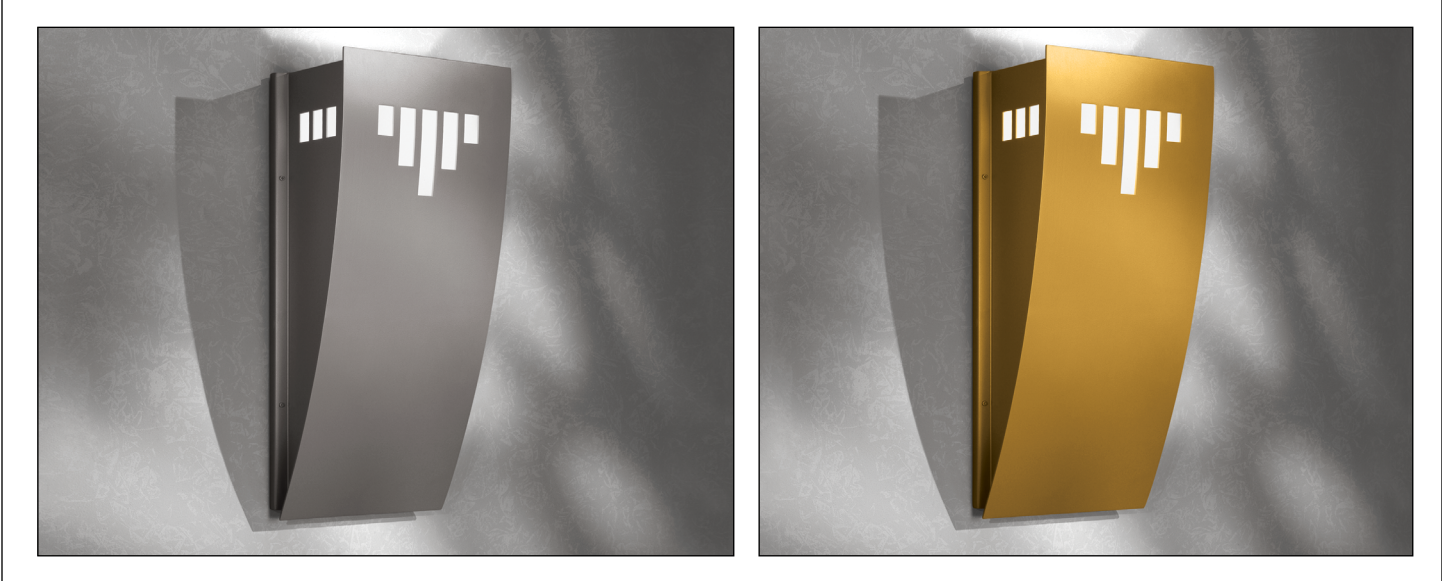

CYPRESS™

OW1210_OW1212_OW1214

Multi-Window Outdoor

[Visalighting.com/products/Cypress](http://visalighting.com/products/Cypress)

Type: _____ Project: _____ Location: _____

DIMENSIONS¹

Depth is measured from wall to front of fixture

W = Width H = Height D = Depth

	OW1210	OW1212	OW1214
W	8" (203 mm)	10-1/2" (267 mm)	13-1/2" (343 mm)
H	18" (457 mm)	24-1/8" (613 mm)	32-1/8" (816 mm)
D	5-3/4" (146 mm)	7-1/2" (191 mm)	9-1/2" (241 mm)