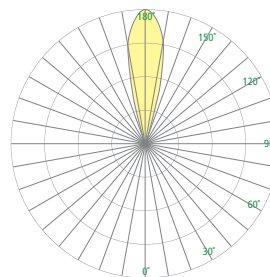

PHOTOMETRICS

XPS

ETL Listed

5 Year Warranty