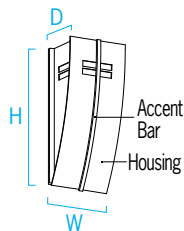

CYPRESS™

OW1220_OW1222_OW1224
Accent Bar Outdoor

Visalighting.com/products/Cypress

Type: _____ Project: _____ Location: _____

DIMENSIONS¹

Depth is measured from wall to front of fixture

W = Width H = Height D = Depth

	OW1220	OW1222	OW1224
W	8" (203 mm)	10-1/2" (267 mm)	13-1/2" (343 mm)
H	18-3/4" (457 mm)	25" (635 mm)	33-1/8" (841 mm)
D	6" (152 mm)	7-3/4" (197 mm)	10" (254 mm)

FEATURES

- Integral driver
- Modular design for replacement of LED source and driver
- Uplight or downlight application
- Surface mounts over a standard electrical junction box (by others)
- Clear tempered glass top lens
- 1/8" thick white acrylic diffuser
 - F1 rated, UV stable
 - UL-94 HB Flame Class rated
- Housing fabricated of heavy gauge welded and gasketed aluminum
- No VOC powder coat paint finish
- ETL listed for wet location mountinging 4' above grade