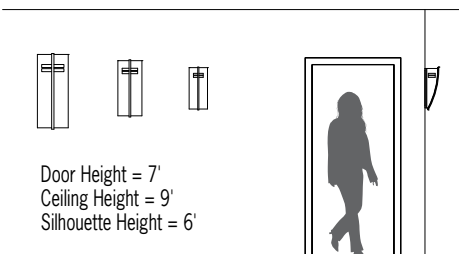

RELATIVE SCALE DRAWING