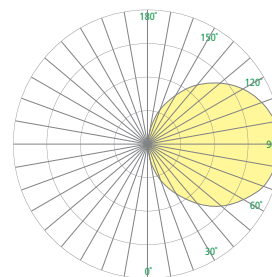

PHOTOMETRICS

XPS

ADA Compliant

ETL Listed

5 Year Warranty