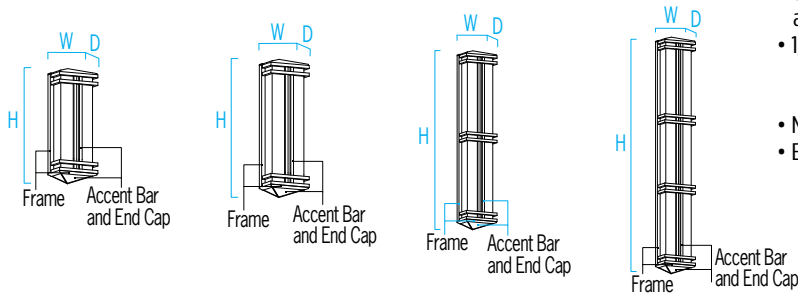

IMAGE™

OW1291_ OW1293_ OW1295_ OW1297
Outdoor Wall

Visalighting.com/products/Image

Type: _____ Project: _____ Location: _____

DIMENSIONS¹

Depth is measured from wall to front of fixture

L = Length W = Width D = Depth

	OW1291	OW1293	OW1295	OW1297
L	20-3/8" (518 mm)	25-7/8" (657 mm)	36-7/8" (937 mm)	47-7/8" (1216 mm)
W	7-1/4" (184 mm)			
D	4" (102 mm)			

FEATURES

- Integral driver
- Modular design for replacement of LED source and driver
- Removable cam-action hinged frame for ease of maintenance
- Vertical mounting standard (horizontal mounting optional)
- Mounts over standard electrical junction box (by others) with provided hardware.
- Extruded aluminum backplate, die-cast end caps, vertical center accent and frame side rails. Solid metal formed accent bars, gasketed and sealed construction
- 1/8" thick white acrylic diffuser
 - F1 rated, UV stable
 - UL-94 HB Flame Class rated
- No VOC powder coat paint finish
- ETL listed for wet location mounting 4' above grade