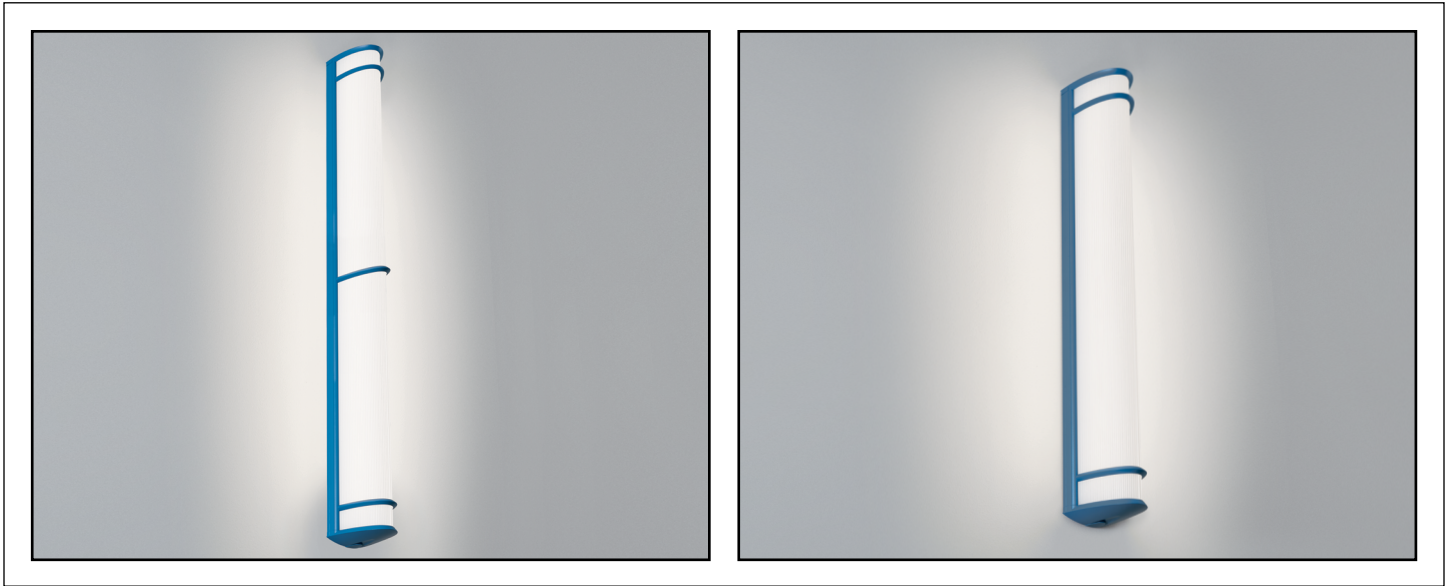

RAVEN™

OW1340/OW1342/OW1344/OW1346/OW1348

Outdoor models with Accent Bars

VisaLighting.com/products/Raven

Type: _____ Project: _____ Location: _____

DIMENSIONS¹

L = Length D = Depth W = Width WT = Weight

	OW1348	OW1340	OW1342	OW1344	OW1346
L	18-1/2" (470 mm)	24-3/4" (629 mm)	36-1/2" (927 mm)	48-3/8" (1229 mm)	60-1/8" (1527 mm)
D	4" (102 mm)				
W	3 -3/8" (86 mm)				

FEATURES

- Integral driver
- Vertical or horizontal mounting
- Mounts to 2 X 4 electrical junction box (by others) with provided hardware. Requires auxiliary mounting fasteners (provided). Orient junction box to match fixture's linear dimension (horizontal or vertical)
- Tamper resistant fasteners
- High impact extruded aluminum backplate/side rails, die-cast end caps and trim bars; gasketed and sealed construction
- Extruded clear prismatic performance lens and extruded white acrylic diffuser
- High impact extruded white acrylic, FI rated; UV stable; UL-94 HB Flame Class rated
- No VOC powder coat finish
- ETL listed for wet location mounting 4' above grade