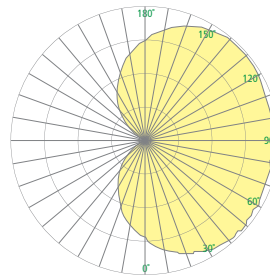

PHOTOMETRICS

ADA

XPS

ETL Listed

5 Year Warranty