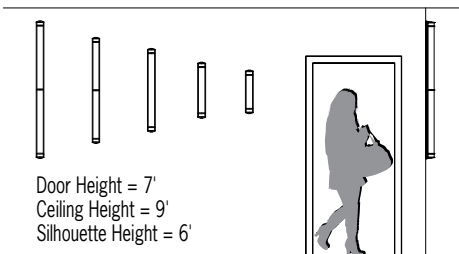

RELATIVE SCALE DRAWING