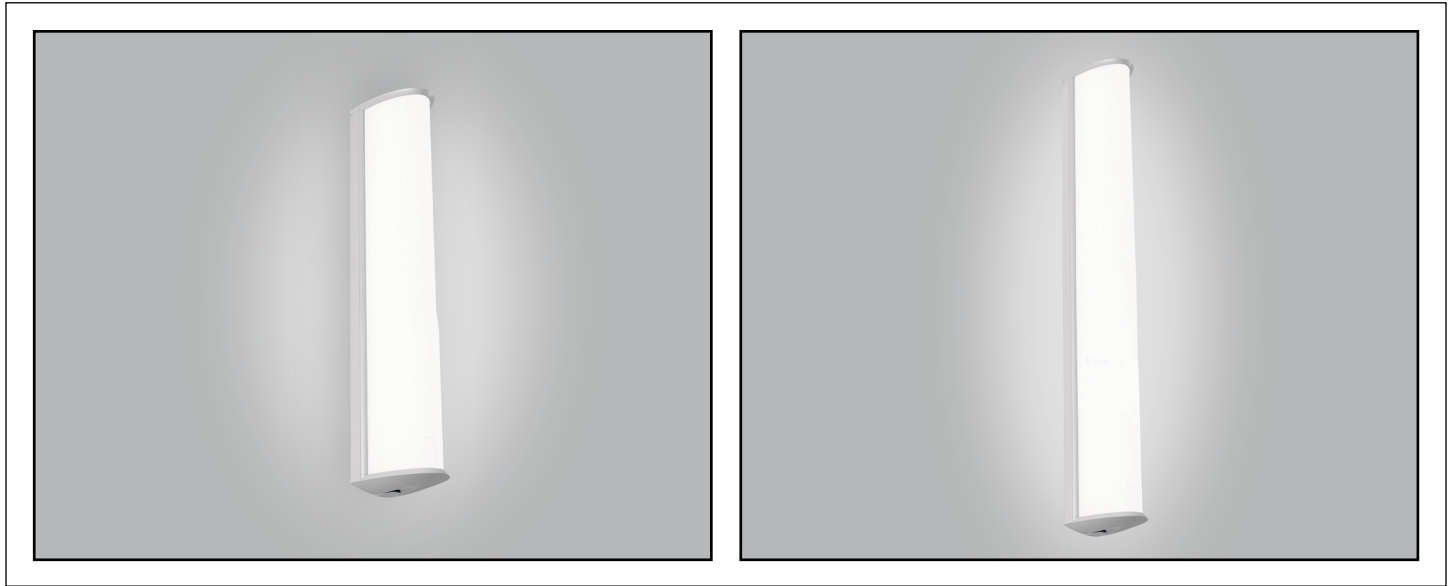

RAVEN™

OW1350/OW1352/OW1354/OW1356/OW1358

Outdoor models no Accent Bars

VisaLighting.com/products/Raven

Type: _____ Project: _____ Location: _____

DIMENSIONS¹

L = Length D = Depth W = Width WT = Weight

	OW1350	OW1352	OW1354	OW1356	OW1358
L	18-1/2" (470 mm)	24-3/4" (629 mm)	36-1/2" (927 mm)	48-3/8" (1229 mm)	60-1/8" (1527 mm)
D	4" (102 mm)				
W	3 -3/8" (86 mm)				

FEATURES

- Integral driver
- Vertical or horizontal mounting
- Mounts to 2 X 4 electrical junction box (by others) with provided hardware. Requires auxiliary mounting fasteners (provided). Orient junction box to match fixture's linear dimension (horizontal or vertical)
- Tamper resistant fasteners
- High impact extruded aluminum backplate/side rails, die-cast end caps; gasketed and sealed construction
- Extruded clear prismatic performance lens and extruded white acrylic diffuser
- High impact extruded white acrylic, F1 rated; UL-94 HB Flame Class rated
- No VOC powder coat finish
- ETL listed for wet location mounting 4' above grade