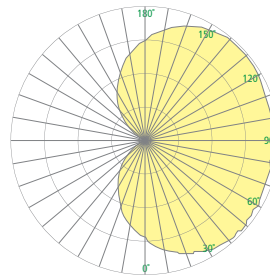

ADA

XPS

ETL Listed

5 Year Warranty