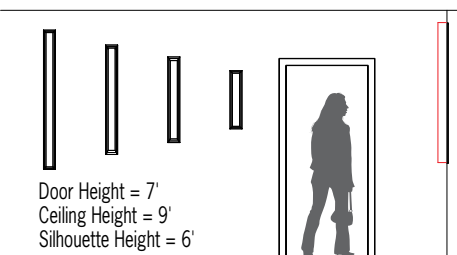

## DIMENSIONS<sup>1</sup>

W = Width L = Length D = Depth RD = Recessed Depth  
RL = Recessed Length

Depth is measured from wall to front of fixture

	OW1600	OW1604	OW1606	OW1610
L	25-1/2" (648 mm)	37-1/2" (953 mm)	49" (1245 mm)	61" (1549 mm)
W	6-1/8" (156 mm)			
D	1" (25 mm)			
RD	3-3/8" (86 mm)			
RL	24-1/4" (616 mm)	36-3/8" (924 mm)	47-7/8" (1216 mm)	59-7/8" (1521 mm)

## RELATIVE SCALE DRAWING