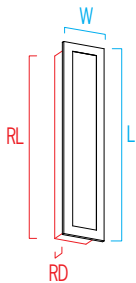

## DIMENSIONS<sup>1</sup>

W = Width L = Length D = Depth RD = Recessed Depth  
RL = Recessed Length

Depth is measured from wall to front of fixture

	OW1600	OW1604	OW1606	OW1610
L	25-1/2" (648 mm)	37-1/2" (953 mm)	49" (1245 mm)	61" (1549 mm)
W	6-1/8" (156 mm)			
D	1" (25 mm)			
RD	3-3/8" (86 mm)			
RL	24-1/4" (616 mm)	36-3/8" (924 mm)	47-7/8" (1216 mm)	59-7/8" (1521 mm)

## RELATIVE SCALE DRAWING

## FEATURES

- Integral driver
- Shallow 3-3/8" recessed housing
- Vertical or horizontal mounting
- Extruded aluminum frame
- Rated for insulation contact
- 3/16" thick white acrylic diffuser
- ETL listed for wet locations