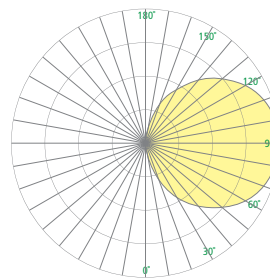

PHOTOMETRICS

ADA

ETL Listed

5 Year Warranty