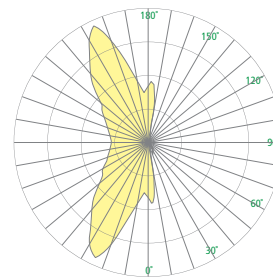

PHOTOMETRICS

XPS

ETL Listed

5 Year Warranty