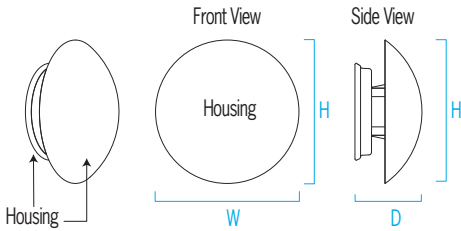

OW1713 NORTHRIDGE™

18" Wall Mount

Visalighting.com/products/Northridge

Type: _____ Project: _____ Location: _____

DIMENSIONS

Depth is measured from wall to front of fixture

W = Width H = Height D = Depth

- W 18-1/4" (464 mm)
- H 18-1/4" (464 mm)
- D 8-5/8" (219 mm)