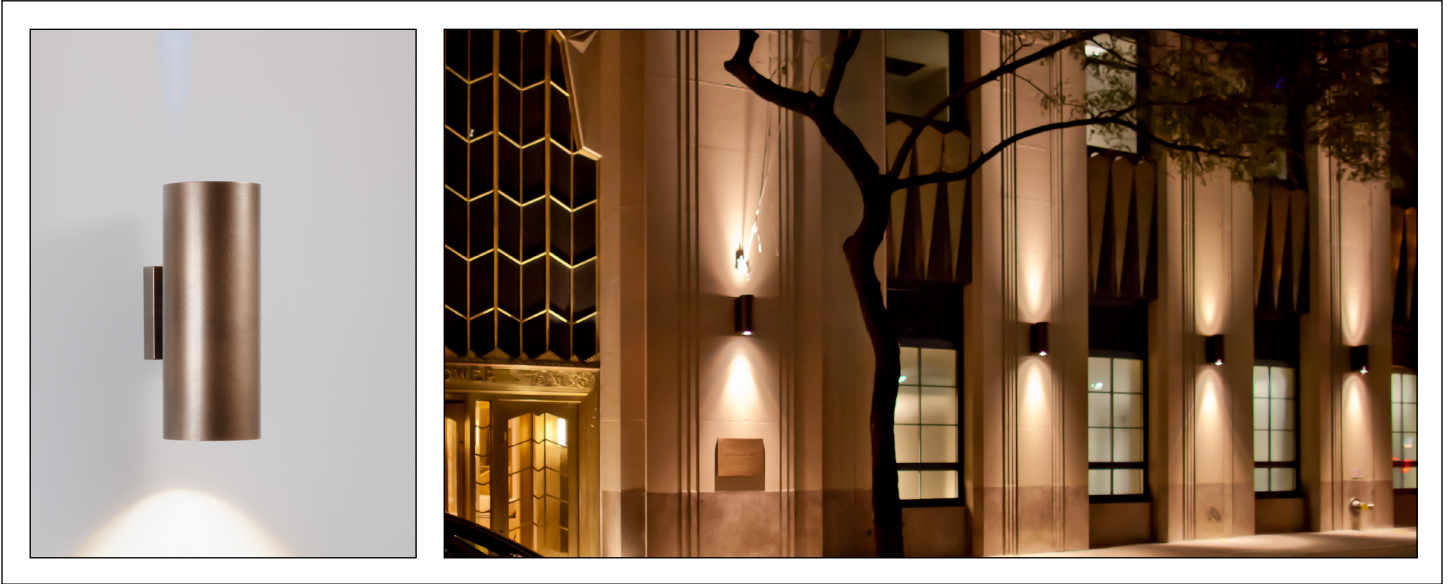

0W2201 Pla™

No Accent Plates

Visalighting.com/products/Pla

Type: _____ Project: _____ Location: _____

DIMENSIONS

Depth is measured from wall to front of fixture

W = Width H = Height D = Depth

W	7"	(178 mm)
H	18"	(178 mm)
D	10-1/8"	(257 mm)