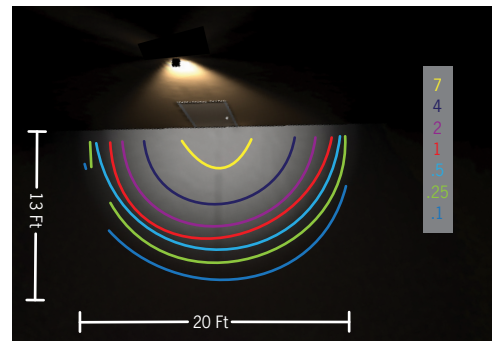

OW2201 Plā (cont.)

No Accent Plates

Fill in shaded boxes using information listed below

OW2201					- MVOLT	
MODEL	UPLIGHT SOURCE¹	UPLIGHT OPTIC²	DOWNLIGHT SOURCE³	DOWNLIGHT OPTIC⁴	VOLTAGE MVOLT	FINISH Canopy & Housing
	AMB BLU L30K L35K L40K NONE	MED NRW P NONE	AMB BLU L30K L35K L40K NONE	MED NRW P NONE		See last page for finish order codes
	AMB and BLU available in Pencil Beam Optic Only		AMB and BLU available in Pencil Beam Optic Only			

SOURCES – UPLIGHT¹ & DOWNLIGHT³ (Select one each)
OPTICS – UPLIGHT² & DOWNLIGHT⁴ (Select one each)

Dimmable 0-10V to minimum 10% and are 93CRI, within 3-step MacAdam

Source	CCT	per direction (up/down)			Optic
		Delivered MED	Delivered NRW	Power (Watts)	
L30K	3000K	2200	1600	29	MED (50° Beam) NRW (23° Beam)
L35K	3500K				
L40K	4000K				

White Pencil Beam Sources are 82CRI within 3-step MacAdam (Dimming not available with pencil beam optic)

		Delivered Pencil Beam (P)		
AMB		670	12	P (Pencil Beam) Not dimmable
BLU		230		
L30K	3000K	730		
L35K	3500K	750		
L40K	4000K	790		

NONE	If an uplight or downlight source and optic is not needed, choose none

VOLTAGE

MVOLT	120-277V, 50/60 Hz

PATH OF EGRESS

L35K, 50 degree beam spread, downlight only, mounted 16' above grade, .70 light loss factor used