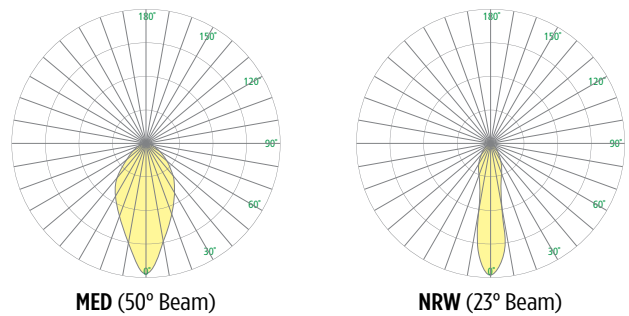

PHOTOMETRICS (per direction - up/down)

IP65

ETL Listed

5 Year Warranty