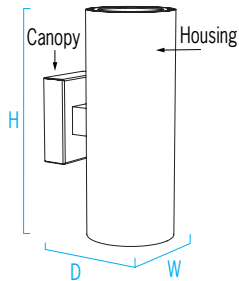

0W2201 Pla™

No Accent Plates

Visalighting.com/products/Pla

Type: _____ Project: _____ Location: _____

DIMENSIONS

Depth is measured from wall to front of fixture

W = Width H = Height D = Depth

| | | |
|---|---------|----------|
| W | 7" | (178 mm) |
| H | 18" | (178 mm) |
| D | 10-1/8" | (257 mm) |