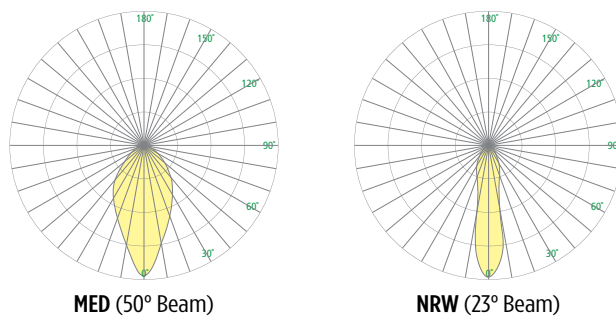

PHOTOMETRICS (per direction - up/down)

IP65

ETL Listed

5 Year Warranty