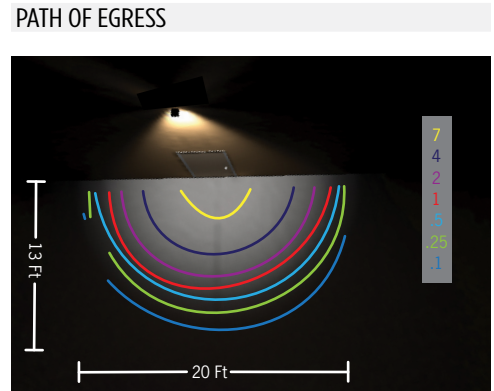

OW2203 Plā (cont.)

1 Square Accent

Fill in shaded boxes using information listed below

OW2203					MVOLT		
MODEL	UPLIGHT SOURCE¹	UPLIGHT OPTIC²	DOWNLIGHT SOURCE³	DOWNLIGHT OPTIC⁴	VOLTAGE MVOLT	CANOPY & HOUSING FINISH	ACCENT PLATE FINISH
	AMB BLU L30K L35K L40K NONE	MED NRW P NONE	AMB BLU L30K L35K L40K NONE	MED NRW P NONE			
	AMB and BLU available in Pencil Beam Optic Only		AMB and BLU available in Pencil Beam Optic Only			See last page for finish order codes	See last page for finish order codes

SOURCES – UPLIGHT¹ & DOWNLIGHT³ (Select one each)
OPTICS – UPLIGHT² & DOWNLIGHT⁴ (Select one each)

Dimmable 0-10V to minimum 10% and are 93CRI, within 3-step MacAdam

Source	CCT	per direction (up/down)			Optic
		Delivered MED	Delivered NRW	Power (Watts)	
L30K	3000K	2200	1600	29	MED (50° Beam) NRW (23° Beam)
L35K	3500K				
L40K	4000K				

White Pencil Beam Sources are 82CRI within 3-step MacAdam
(Dimming not available with pencil beam optic)

		Delivered Pencil Beam (P)		
AMB		670	12	P (Pencil Beam) Not dimmable
BLU		230		
L30K	3000K	730		
L35K	3500K	750		
L40K	4000K	790		

NONE	If an uplight or downlight source and optic is not needed, choose none

VOLTAGE	
MVOLT	120-277V, 50/60 Hz

L35K, 50 degree beam spread, downlight only, mounted 16' above grade, .70 light loss factor used