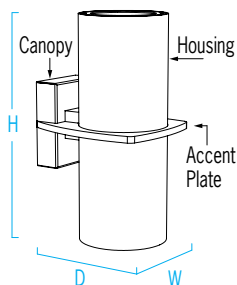

OW2203 Pla™

1 Square Accent

Visalighting.com/products/Pla

Type: _____ Project: _____ Location: _____

DIMENSIONS

Depth is measured from wall to front of fixture

W = Width H = Height D = Depth

W	8-5/8"	(219 mm)
H	18"	(178 mm)
D	10-5/8"	(270 mm)