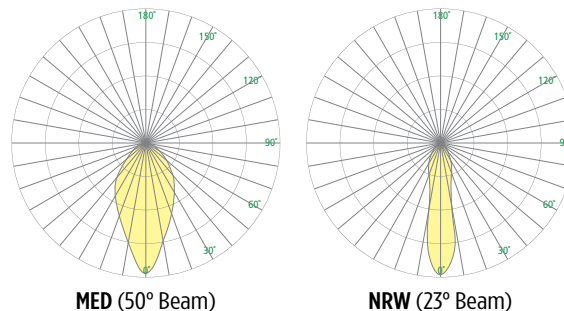

PHOTOMETRICS (per direction - up/down)

IP65

ETL Listed

5 Year Warranty