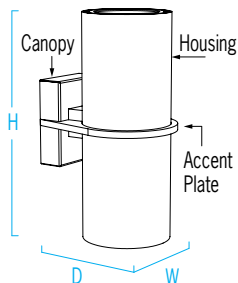

0W2205 Pla™

1 Round Accent

Visalighting.com/products/Pla

Type: _____ Project: _____ Location: _____

DIMENSIONS

Depth is measured from wall to front of fixture

W = Width H = Height D = Depth

W	8"	(203 mm)
H	18"	(178 mm)
D	10-5/8"	(270 mm)