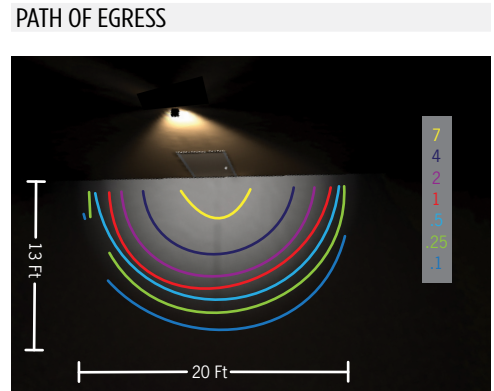

OW2207 Plā (cont.)

4 Square Accents

Fill in shaded boxes using information listed below

OW2207					MVOLT		
MODEL	UPLIGHT SOURCE¹	UPLIGHT OPTIC²	DOWNLIGHT SOURCE³	DOWNLIGHT OPTIC⁴	VOLTAGE MVOLT	CANOPY & HOUSING FINISH	ACCENT PLATE FINISH
	AMB BLU L30K L35K L40K NONE	MED NRW P NONE	AMB BLU L30K L35K L40K NONE	MED NRW P NONE			
	AMB and BLU available in Pencil Beam Optic Only		AMB and BLU available in Pencil Beam Optic Only			See last page for finish order codes	See last page for finish order codes

SOURCES – UPLIGHT¹ & DOWNLIGHT³ (Select one each)
OPTICS – UPLIGHT² & DOWNLIGHT⁴ (Select one each)

Dimmable 0-10V to minimum 10% and are 93CRI, within 3-step MacAdam

Source	CCT	per direction (up/down)			Optic
		Delivered MED	Delivered NRW	Power (Watts)	
L30K	3000K	2200	1600	29	MED (50° Beam) NRW (23° Beam)
L35K	3500K				
L40K	4000K				

White Pencil Beam Sources are 82CRI within 3-step MacAdam
(Dimming not available with pencil beam optic)

		Delivered Pencil Beam (P)		
AMB		670	12	P (Pencil Beam) Not dimmable
BLU		230		
L30K	3000K	730		
L35K	3500K	750		
L40K	4000K	790		

NONE	If an uplight or downlight source and optic is not needed, choose none

VOLTAGE	
MVOLT	120-277V, 50/60 Hz

L35K, 50 degree beam spread, downlight only, mounted 16' above grade, .70 light loss factor used