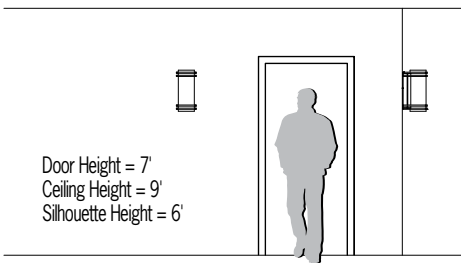

RELATIVE SCALE DRAWING