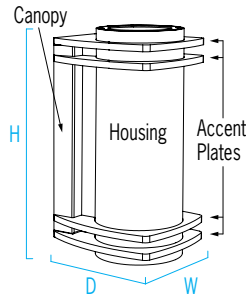

### DIMENSIONS

Depth is measured from wall to front of fixture

W = Width H = Height D = Depth

W	8-5/8"	(219 mm)
H	18"	(178 mm)
D	10-5/8"	(270 mm)