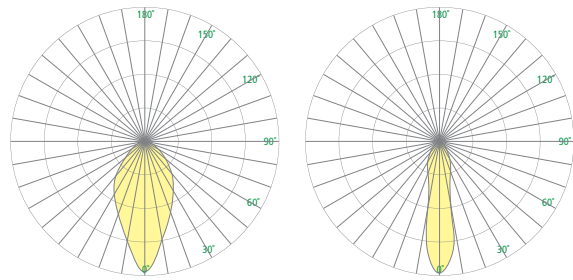

PHOTOMETRICS (per direction - up/down)

IP65

ETL Listed

5 Year Warranty