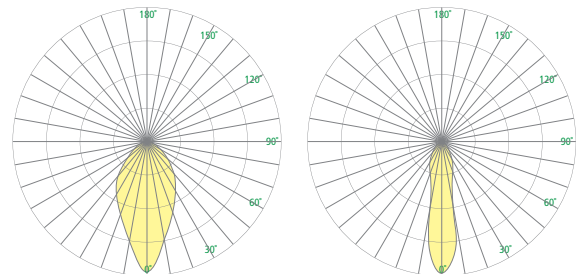

0W2209 Pla™

4 Round Accents

Visalighting.com/products/Pla

Type: _____ Project: _____ Location: _____

DIMENSIONS

Depth is measured from wall to front of fixture

W = Width H = Height D = Depth

W	8"	(203 mm)
H	18"	(178 mm)
D	10-5/8"	(270 mm)

RELATIVE SCALE DRAWING

PHOTOMETRICS (per direction - up/down)

MED (50° Beam)

NRW (23° Beam)

IP65

ETL Listed

5 Year Warranty

OW2209 Plā (cont.)