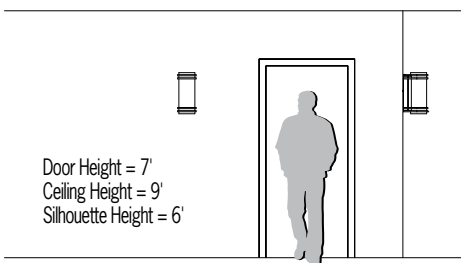

RELATIVE SCALE DRAWING