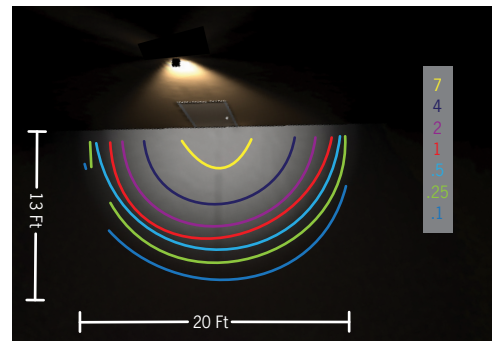

SOURCES – UPLIGHT¹ & DOWNLIGHT³ (Select one each)
OPTICS – UPLIGHT² & DOWNLIGHT⁴ (Select one each)

Dimmable 0-10V to minimum 10% and are 93CRI, within 3-step MacAdam

Source	CCT	per direction (up/down)			Optic
		Delivered MED	Delivered NRW	Power (Watts)	
L30K	3000K	2200	1600	29	MED (50° Beam) NRW (23° Beam)
L35K	3500K				
L40K	4000K				

White Pencil Beam Sources are 82CRI within 3-step MacAdam
(Dimming not available with pencil beam optic)

		Delivered Pencil Beam (P)		
AMB		670	12	P (Pencil Beam) Not dimmable
BLU		230		
L30K	3000K	730		
L35K	3500K	750		
L40K	4000K	790		

NONE	If an uplight or downlight source and optic is not needed, choose none
------	--

VOLTAGE

MVOLT	120-277V, 50/60 Hz
-------	--------------------

PATH OF EGRESS

L35K, 50 degree beam spread, downlight only, mounted 16' above grade, .70 light loss factor used