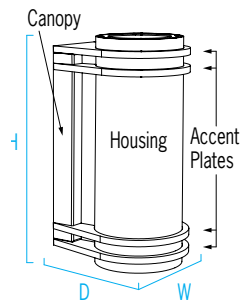

0W2209 Pla™

4 Round Accents

Visalighting.com/products/Pla

Type: _____ Project: _____ Location: _____

DIMENSIONS

Depth is measured from wall to front of fixture

W = Width H = Height D = Depth

W	8"	(203 mm)
H	18"	(178 mm)
D	10-5/8"	(270 mm)