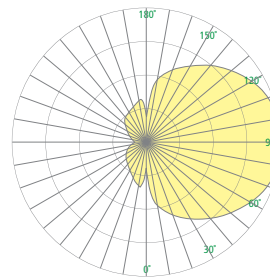

PHOTOMETRICS

IP65

XPS

ADA Compliant

ETL Listed

5 Year Warranty