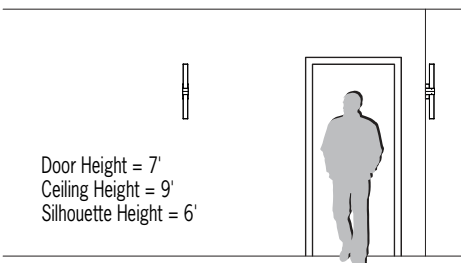

RELATIVE SCALE DRAWING