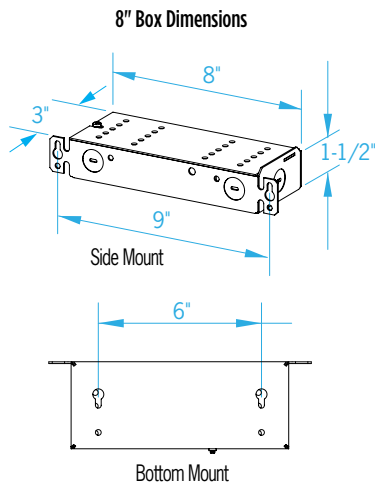

OW2400 SASS (cont.)

Rectilinear

Fill in shaded boxes using information listed below

OW2400		-	MVOLT		
MODEL	SOURCE¹		VOLTAGE MVOLT	FINISH	OPTION(S)²
	- L30K - L35K - L40K			See last page for finish order codes	- JBC - RMD - XPS

SOURCE¹ (Select one)

Dimmable 0-10V to 1%, Minimum 90CRI, within 3-step MacAdam

SOURCE	CCT	Delivered Lumens	Power (Watts)
• L30K	3000K	520	13
L35K	3500K	520	13
• L40K	4000K	520	13

VOLTAGE

MVOLT	120-277V, 50/60 Hz

OPTIONS² (Multiple Selections Allowed)

⚠ Option availability may be interdependent with Other Options

JBC	Adaptor plate and decorative cover for 4x4 octagonal or square junction box. (When the JBC version is selected, the fixture depth is 4.25". The JBC version is not ADA.) Finish matches canopy and housing
RMD	Remote mounted power supply (required for mullion mount)
XPS	Express 10 day shipping. Items marked with a bullet (•) are not available with XPS

REMOTE DRIVER (RMD OPTION) ENCLOSURE