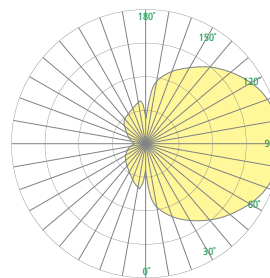

PHOTOMETRICS

IP65

XPS

ADA Compliant

ETL Listed

5 Year Warranty