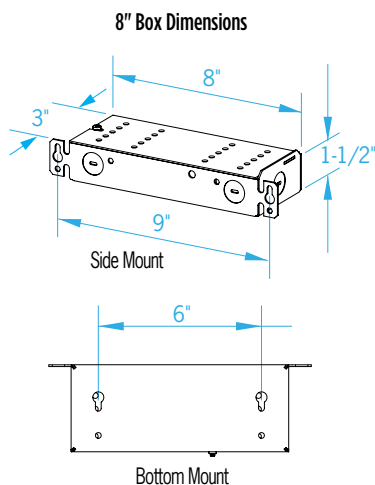

OW2402 SASS (cont.)

Cylindrical

Fill in shaded boxes using information listed below

OW2402	-	MVOLT		
MODEL	SOURCE¹ • L30K • L35K • L40K	VOLTAGE MVOLT	FINISH See last page for finish order codes	OPTION(S)² JBC RMD XPS

SOURCE¹ (Select one)

Dimmable 0-10V to 1%, Minimum 90CRI, within 3-step MacAdam

SOURCE	CCT	Delivered Lumens	Power (Watts)
• L30K	3000K	520	13
L35K	3500K	520	13
• L40K	4000K	520	13

VOLTAGE

MVOLT	120-277V, 50/60 Hz

OPTIONS² (Multiple Selections Allowed)

⚠ Option availability may be interdependent with Other Options

JBC	Adaptor plate and decorative cover for 4x4 octagonal or square junction box. (When the JBC version is selected, the fixture depth is 4.25". The JBC version is not ADA.) Finish matches canopy and housing
RMD	Remote mounted power supply (required for mullion mount)
XPS	Express 10 day shipping. Items marked with a bullet (●) are not available with XPS

REMOTE DRIVER (RMD OPTION) ENCLOSURE