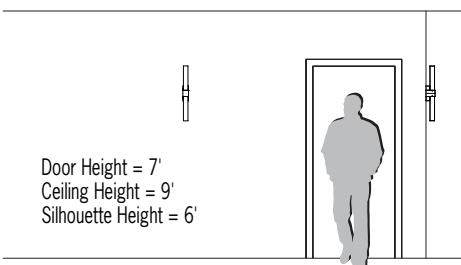

RELATIVE SCALE DRAWING