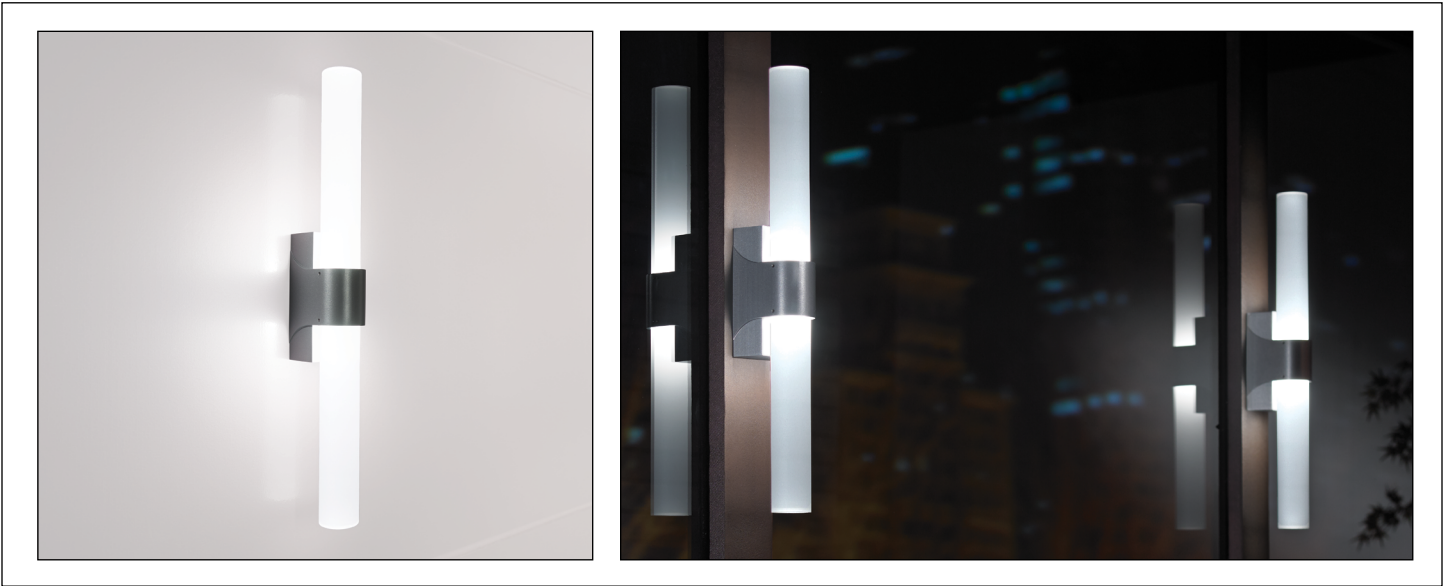

OW2402 SASS™

Cylindrical

Visalighting.com/products/Sass

Type: _____ Project: _____ Location: _____

DIMENSIONS

Depth is measured from wall to front of fixture

W = Width H = Height D = Depth

W	2-1/2"	(64 mm)
H	22"	(559 mm)
D	4"	(102 mm)

For mullion mounting, minimum required mullion width is 2-1/2"

FEATURES

- Integral (unless RMD option is selected) high power factor electronic driver
- 90+ CRI
- IP65 rated
- Vertical or horizontal mounting
- Bracket mounting system simplifies installation and maintenance
- Surface mount to 2x4 junction box or window mullion. Mullion mount requires RMD option and minimum 2.5" mullion. Optional junction box cover (JBC) available for 4x4 junction box
- Tamper resistant fasteners
- Frosted 1/4" high impact grade acrylic (non-matte finish on end cap)
- No VOC powder coat paint finish
- ETL listed for wet location

OPTIONS² (Multiple Selections Allowed)

⚠ Option availability may be interdependent with Other Options

JBC	Adaptor plate and decorative cover for 4x4 octagonal or square junction box. (When the JBC version is selected, the fixture depth is 4.25". The JBC version is not ADA.) Finish matches canopy and housing
RMD	Remote mounted power supply (required for mullion mount)
XPS	Express 10 day shipping. Items marked with a bullet (●) are not available with XPS