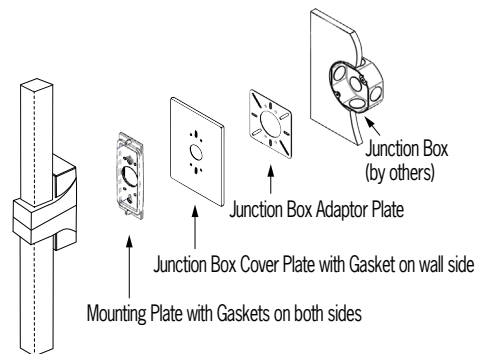

JUNCTION BOX COVER (JBC OPTION) MOUNTING DETAIL