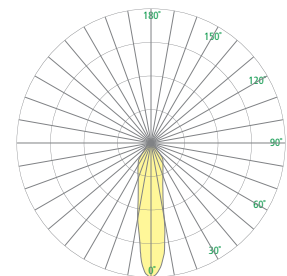

NRW 21° beam

IP65

XPS

ETL Listed

5 Year Warranty