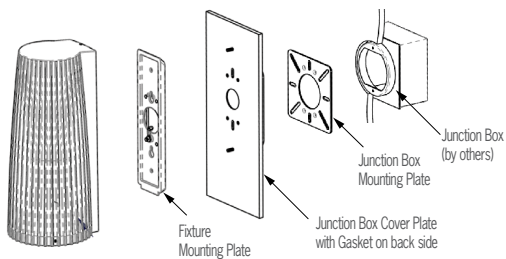

Junction Box Cover (JBC option) Mounting Detail