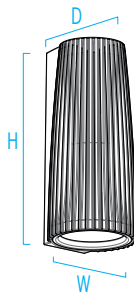

## DIMENSIONS

Depth is measured from wall to front of fixture

W = Width H = Height D = Depth

<b>W</b>	4-3/4" (121 mm)
<b>H</b>	11" (279 mm)
<b>D</b>	4-3/4" (121 mm)
<b>D w/ JBC option</b>	5" (127 mm)

For mullion mounting: Minimum required mullion width is 2-7/8"

## RELATIVE SCALE DRAWING