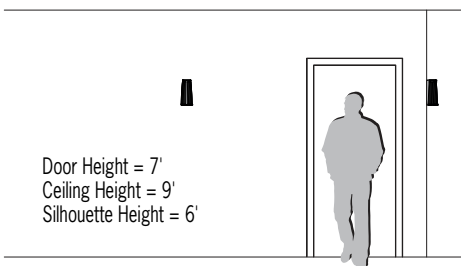

RELATIVE SCALE DRAWING