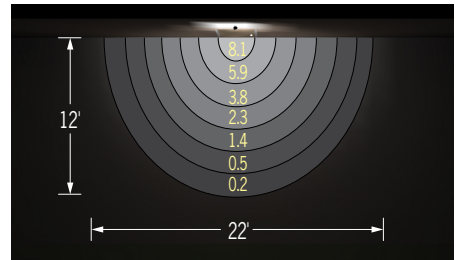

OW2450 PLURAL (cont.)

Fill in shaded boxes using information listed below

OW2450		MVOLT			
MODEL	SOURCE¹ L30K L35K L40K	VOLTAGE MVOLT	OPTICAL DISTRIBUTION² NRW MED	FINISH See last page for finish order codes	OPTION(S)³ JBC RMD

SOURCE¹ (Select one)

Dimmable 0-10V to 1%, Minimum 90CRI, within 3-step MacAdam

Source	CCT	Delivered Lumens	Power (Watts)
L30K	3000K	1200	15
L35K	3500K		
L40K	4000K		

VOLTAGE

MVOLT	120-277V, 50/60 Hz

LUMEN MAINTENANCE RATING

L90 (reported)	>55,000 hrs

OPTICAL DISTRIBUTION FOR DOWNLIGHT² (Select one)

MED	56° BEAM
NRW	21° BEAM

OPTION(S)³ (Multiple selections allowed)

⚠ Option availability may be interdependent with Other Options

JBC	Adaptor plate and decorative cover for 4" octagonal or square junction box. Finish matches canopy and housing
RMD	Remote mounted power supply (required for mullion mount)

Path of Egress