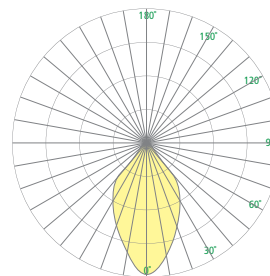

PHOTOMETRICS

MED 56° beam