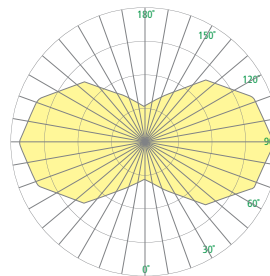

PHOTOMETRICS