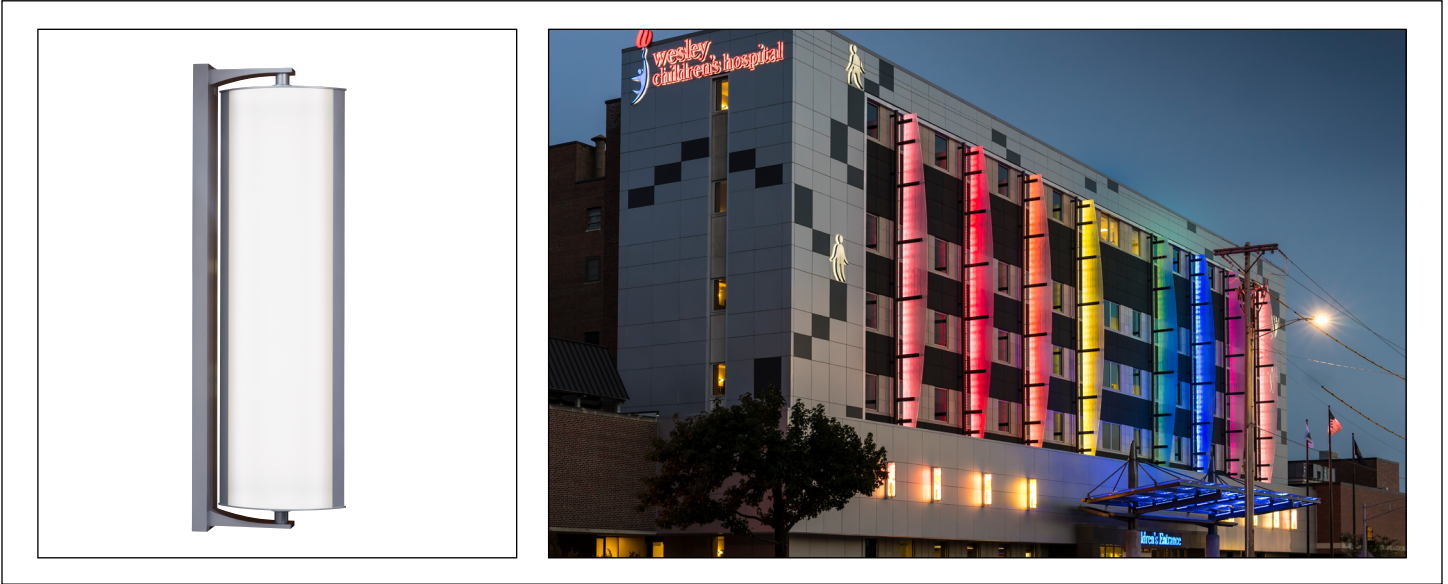

OW5303 AIR FOIL™

55" Outdoor Wall Sconce

VisaLighting.com/products/Air-Foil

Type: _____ Project: _____ Location: _____

DIMENSIONS ⁶

Depth is measured from wall to front of fixture

W = Width H = Height D = Depth

W	7-1/4"	(413 mm)
H	54-1/4"	(1378 mm)
D	18-1/2"	(470 mm)

Body Bottom View

FEATURES

- Integral driver
- Modular design for replacement of LED source and driver
- Mounts over junction box to structural source/blocking
- Four (4) field adjustable aiming angles
- Impact resistant white acrylic diffuser
- No VOC powder coat paint finishes
- ETL listed for wet location mounting 4' above grade