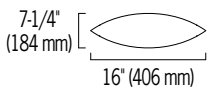

OW5303 AIR FOIL™

55" Outdoor Wall Sconce

VisaLighting.com/products/Air-Foil

Type: _____ Project: _____ Location: _____

DIMENSIONS ⁶

Depth is measured from wall to front of fixture

W = Width H = Height D = Depth

W	7-1/4"	(413 mm)
H	54-1/4"	(1378 mm)
D	18-1/2"	(470 mm)

Body Bottom View

FEATURES

- Integral driver
- Modular design for replacement of LED source and driver
- Mounts over junction box to structural source/blocking
- Four (4) field adjustable aiming angles
- Impact resistant white acrylic diffuser
- No VOC powder coat paint finishes
- ETL listed for wet location mounting 4' above grade