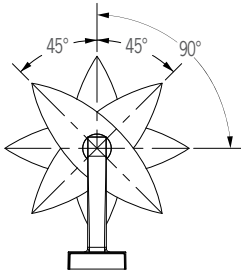

OW5303 AIR FOIL™

55" Outdoor Wall Sconce

VisaLighting.com/products/Air-Foil

Type: _____ Project: _____ Location: _____

DIMENSIONS ⁶

Depth is measured from wall to front of fixture

W = Width H = Height D = Depth

W	7-1/4"	(413 mm)
H	54-1/4"	(1378 mm)
D	18-1/2"	(470 mm)

Body Bottom View

FEATURES

- Integral driver
- Modular design for replacement of LED source and driver
- Mounts over junction box to structural source/blocking
- Four (4) field adjustable aiming angles
- Impact resistant white acrylic diffuser
- No VOC powder coat paint finishes
- ETL listed for wet location mounting 4' above grade

RELATIVE SCALE DRAWING

PHOTOMETRICS

OW5303 AIR FOIL (cont.)

55" Outdoor Wall Sconce

Fill in shaded boxes using information listed below

OW5303	-	MVOLT	
MODEL	SOURCE¹ L30K L35K L40K	VOLTAGE MVOLT	FINISH See last page for finish order codes

FIELD ADJUSTABLE AIMING ANGLES (PLAN VIEW)

OW5303 AIR FOIL (cont.)

55" Outdoor Wall Sconce

AIR FOIL PRODUCT FAMILY

Indoor Wall Sconce	51" with downlight option	• CB5301
	55"	• CB5303
Pendant	48" H x 16" W	• CP5301
	48" H x 24" W	• CP5311
	48" H x 36" W	• CP5321
	24" H x 16" W	• CP5393
	36" H x 16" W	• CP5395
Outdoor Wall Sconce	55"	• OW5303