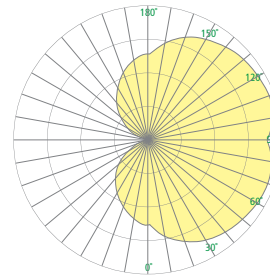

PHOTOMETRICS

XPS

ADA Compliant

ETL Listed

5 Year Warranty