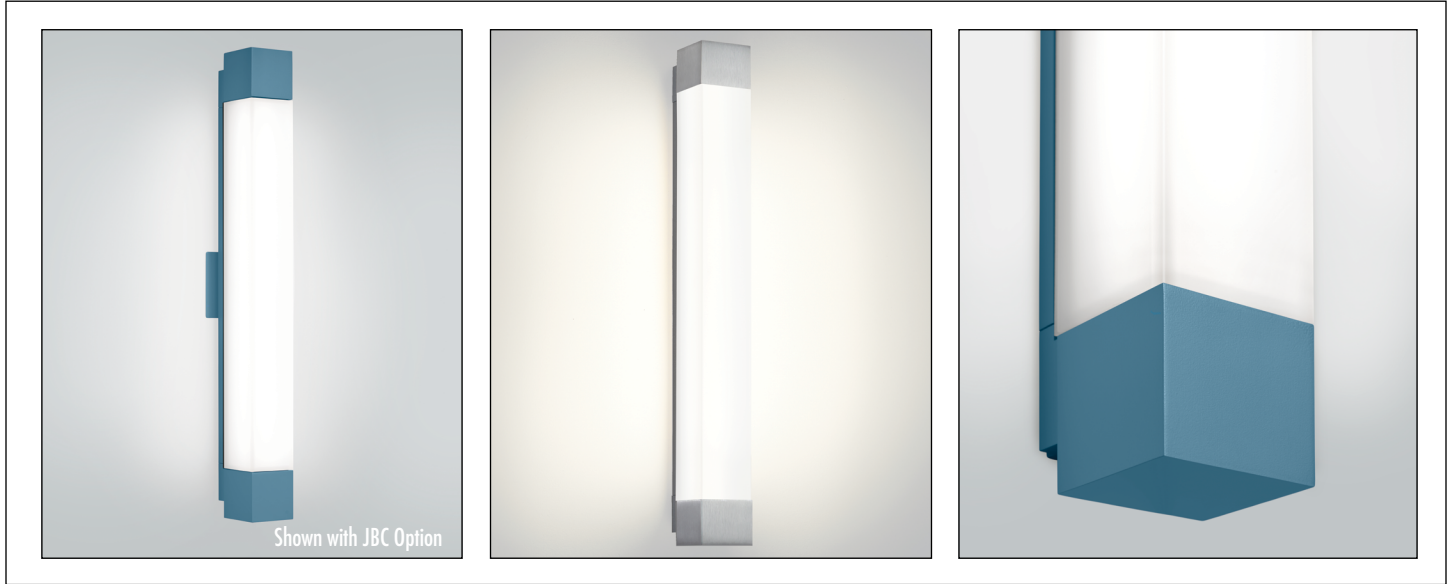

SHINE™

OW5513_OW5515_OW5517 Outdoor

[Visalighting.com/products/Shine](https://visalighting.com/products/Shine)

Type: _____ Project: _____ Location: _____

DIMENSIONS¹

Depth is measured from wall to front of fixture

W = Width L = Length D = Depth

Model	OW5513	OW5515	OW5517
L	28" (711 mm)	42-1/2" (1080 mm)	52-1/2" (1334 mm)
W	3" (76 mm)		
D	4" (102 mm)		
D with JBC option	4-1/4" (108 mm)		

FEATURES

- Integral high power factor electronic driver
- Modular design for replacement of LED source and driver
- IP55 rated
- Vertical or horizontal mounting
- Surface mount to 2x4 junction box. Optional junction box cover (JBC option) available for 4" junction box
- Tamper resistant fasteners
- Cast and extruded aluminum construction
- Frosted 1/8" high impact grade acrylic
- No VOC powder coat paint finish
- ETL listed for wet location