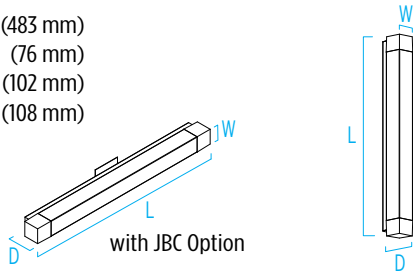

OW5524 SHINE™

18" Outdoor

Visalighting.com/products/Shine

Type: _____ Project: _____ Location: _____

DIMENSIONS

Depth is measured from wall to front of fixture

W = Width L = Length D = Depth

L	19"	(483 mm)
W	3"	(76 mm)
D	4"	(102 mm)
D with JBC option	4-1/4"	(108 mm)

FEATURES

- Integral high power factor electronic driver
- Modular design for replacement of LED source and driver
- IP55 rated
- Vertical or horizontal mounting
- Surface mount to 2x4 junction box. Optional junction box cover (JBC option) available for 4" junction box
- Tamper resistant fasteners
- Cast and extruded aluminum construction
- Frosted 1/8" high impact grade acrylic
- No VOC powder coat paint finish
- ETL listed for wet location