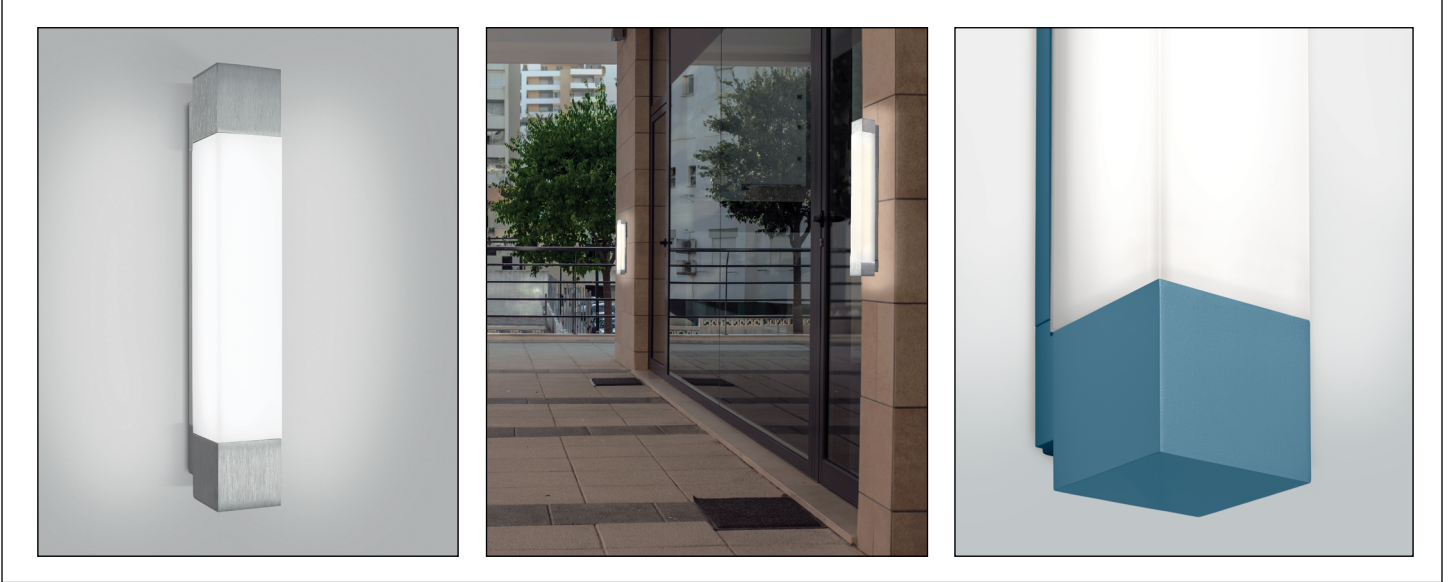

OW5524 SHINE™

18" Outdoor

Visalighting.com/products/Shine

Type: _____ Project: _____ Location: _____

DIMENSIONS

Depth is measured from wall to front of fixture

W = Width L = Length D = Depth

L	19"	(483 mm)
W	3"	(76 mm)
D	4"	(102 mm)
D with JBC option	4-1/4"	(108 mm)

FEATURES

- Integral high power factor electronic driver
- Modular design for replacement of LED source and driver
- IP55 rated
- Vertical or horizontal mounting
- Surface mount to 2x4 junction box. Optional junction box cover (JBC option) available for 4" junction box
- Tamper resistant fasteners
- Cast and extruded aluminum construction
- Frosted 1/8" high impact grade acrylic
- No VOC powder coat paint finish
- ETL listed for wet location

⚠ Option availability may be interdependent with Other Options

JBC	Junction box cover (4-1/2" square) for use with an existion 4" octagonal junction box. Painted to match finish
XPS	Express 10 day shipping. Items marked with a bullet (•) are not available with XPS