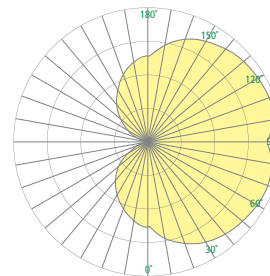

PHOTOMETRICS

XPS

ADA Compliant

ETL Listed

5 Year Warranty