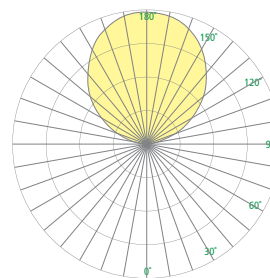

CP4450 ARIES™

22" Diameter

Visalighting.com/products/Aries

Type: _____ Project: _____ Location: _____

DIMENSIONS³

OAH is the distance (in inches) from the bottom of the fixture to the ceiling plane.
 Example - OAH(36) indicates an overall fixture height of 36"

▲ OAH must be specified

W = Width OAH = Overall Height X = Body Height

W 22-1/2" (572 mm)
 X 3-3/8" (86 mm)
 OAH 24" (610 mm)

FEATURES

- Integral driver
- Modular design for replacement of LED source and driver
- Mounts to standard electrical junction box (by others) for sloped ceiling up to 45° from horizontal
- Thermally formed 1/8" thick white acrylic diffuser with matte finish
 - UV stable
 - UL-94 HB Flame Class rated
- No VOC powder coat paint finish; low VOC clear coat on metal finishes
- ETL listed for damp locations. Not suitable for exterior applications

RELATIVE SCALE DRAWING

PHOTOMETRICS

CP4450 ARIES

22" Diameter

Fill in shaded boxes using information listed below

CP4450		MVOLT			
MODEL	SOURCE ¹ L30K(H) L30K(L) L35K(H) L35K(L) L40K(H) L40K(L)	VOLTAGE MVOLT	FINISH See last page for finish order codes	OPTION ² DCC	OAH ³ See page 1