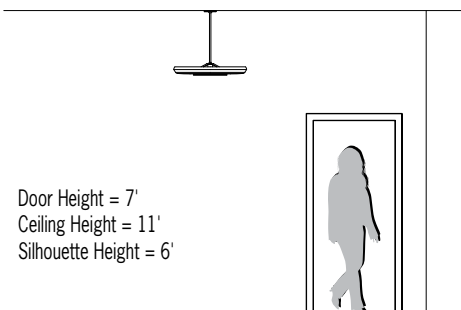

RELATIVE SCALE DRAWING