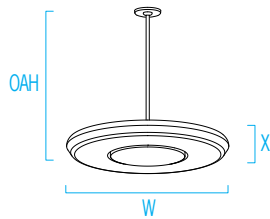

CP4452 ARIES™

32" Diameter

Visalighting.com/products/Aries

Type: _____ Project: _____ Location: _____

DIMENSIONS⁴

OAH is the distance (in inches) from the bottom of the fixture to the ceiling plane.
 Example - OAH(36) indicates an overall fixture height of 36"

▲ OAH must be specified

W = Width OAH = Overall Height X = Body Height

W 32" (813 mm)
 X 3-5/8" (92 mm)
 OAH 30" (762 mm)

FEATURES

- Integral driver
- Modular design for replacement of LED source and driver
- Mounts to standard electrical junction box (by others) for sloped ceiling up to 45° from horizontal
- Thermally formed 1/8" thick white acrylic diffuser with matte finish
 - UV stable
 - UL-94 HB Flame Class rated
- No VOC powder coat paint finish; low VOC clear coat on metal finishes
- ETL listed for damp locations. Not suitable for exterior applications