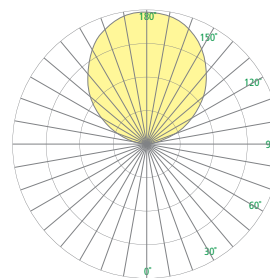

CP4452 ARIES™

32" Diameter

Visalighting.com/products/Aries

Type: _____ Project: _____ Location: _____

DIMENSIONS⁴

OAH is the distance (in inches) from the bottom of the fixture to the ceiling plane.
 Example - OAH(36) indicates an overall fixture height of 36"

▲ OAH must be specified

W = Width OAH = Overall Height X = Body Height

W 32" (813 mm)
 X 3-5/8" (92 mm)
 OAH 30" (762 mm)

FEATURES

- Integral driver
- Modular design for replacement of LED source and driver
- Mounts to standard electrical junction box (by others) for sloped ceiling up to 45° from horizontal
- Thermally formed 1/8" thick white acrylic diffuser with matte finish
 - UV stable
 - UL-94 HB Flame Class rated
- No VOC powder coat paint finish; low VOC clear coat on metal finishes
- ETL listed for damp locations. Not suitable for exterior applications

RELATIVE SCALE DRAWING

PHOTOMETRICS

CP4452 ARIES (cont.)

32" Diameter

Fill in shaded boxes using information listed below

CP4452	-						MVOLT
MODEL	SOURCE¹ L30K(H) L30K(L) L35K(H) L35K(L) L40K(H) L40K(L)	SOURCE OPTION² IEM	VOLTAGE MVOLT	FINISH See last page for finish order codes	OPTION³ DCC	OAH⁴ See page 1	