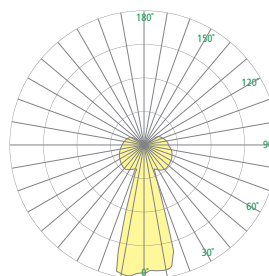

PHOTOMETRICS

XPS

ETL Listed

5 Year Warranty