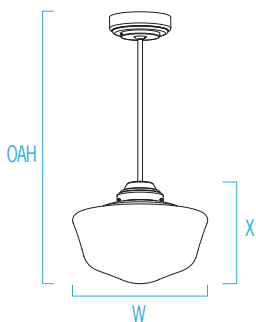

CP4517 SCHOOL HAUS™

18" Pendant

[Visalighting.com/products/School-Haus](https://www.Visalighting.com/products/School-Haus)

Type: _____ Project: _____ Location: _____

DIMENSIONS³

OAH is the distance (in inches) from the bottom of the fixture to the ceiling plane.
Example - OAH(192) indicates an overall fixture height of 192"

⚠️ OAH must be specified. Maximum OAH = 150"

W = Width X = Body Height OAH = Standard Overall Height

W	18"	(457 mm)
X	13-1/2"	(343 mm)
OAH	36"	(914 mm)

FEATURES

- Integral driver
- Modular design for replacement of LED source and driver
- Easy toolless diffuser cleaning
- Mounts to standard electrical junction box (by others) with provided hardware
- Heavy gauge spun metal housing
- White glass diffuser
- No VOC powder coat paint; Low VOC clear coat on metal finishes
- ETL listed for damp locations. Not suited for exterior applications