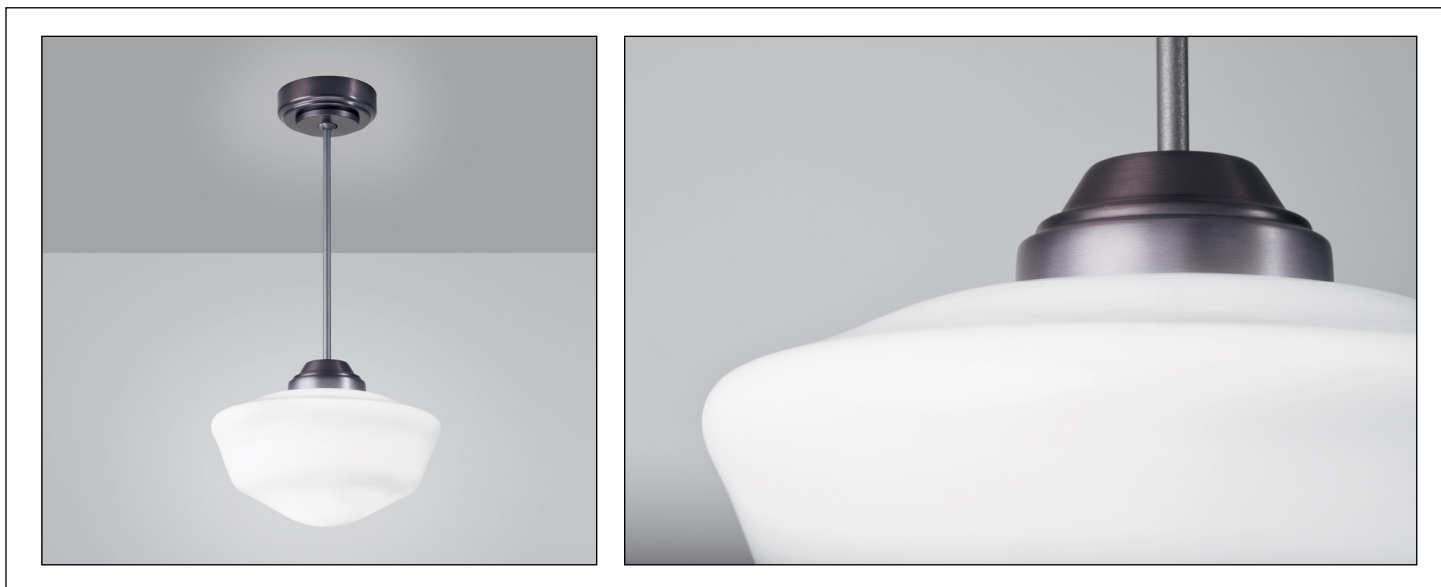

CP4517 SCHOOL HAUS™

18" Pendant

[Visalighting.com/products/School-Haus](https://www.Visalighting.com/products/School-Haus)

Type: _____ Project: _____ Location: _____

DIMENSIONS³

OAH is the distance (in inches) from the bottom of the fixture to the ceiling plane.
Example - OAH(192) indicates an overall fixture height of 192"

⚠️ OAH must be specified. Maximum OAH = 150"

W = Width X = Body Height OAH = Standard Overall Height

W	18"	(457 mm)
X	13-1/2"	(343 mm)
OAH	36"	(914 mm)

FEATURES

- Integral driver
- Modular design for replacement of LED source and driver
- Easy toolless diffuser cleaning
- Mounts to standard electrical junction box (by others) with provided hardware
- Heavy gauge spun metal housing
- White glass diffuser
- No VOC powder coat paint; Low VOC clear coat on metal finishes
- ETL listed for damp locations. Not suited for exterior applications