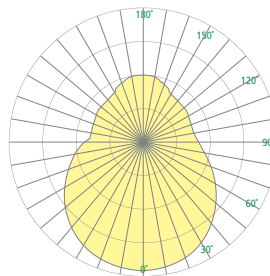

CP4517 SCHOOL HAUS™

18" Pendant

[Visalighting.com/products/School-Haus](https://www.Visalighting.com/products/School-Haus)

Type: _____ Project: _____ Location: _____

DIMENSIONS³

OAH is the distance (in inches) from the bottom of the fixture to the ceiling plane.
Example - OAH(192) indicates an overall fixture height of 192"

⚠️ OAH must be specified. Maximum OAH = 150"

W = Width X = Body Height OAH = Standard Overall Height

W	18"	(457 mm)
X	13-1/2"	(343 mm)
OAH	36"	(914 mm)

FEATURES

- Integral driver
- Modular design for replacement of LED source and driver
- Easy toolless diffuser cleaning
- Mounts to standard electrical junction box (by others) with provided hardware
- Heavy gauge spun metal housing
- White glass diffuser
- No VOC powder coat paint; Low VOC clear coat on metal finishes
- ETL listed for damp locations. Not suited for exterior applications

RELATIVE SCALE DRAWING

PHOTOMETRICS

XPS

ETL Listed

5 Year Warranty

CP4517 SCHOOL HAUS (cont.)

18" Pendant

Fill in shaded boxes using information listed below