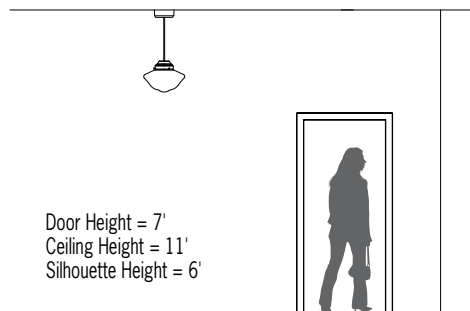

RELATIVE SCALE DRAWING