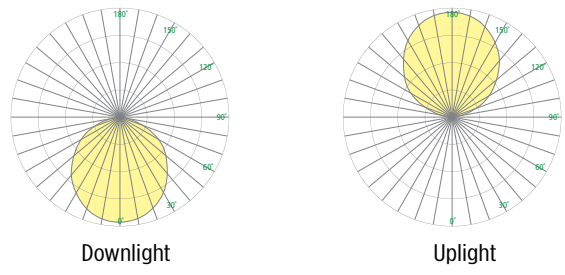

PHOTOMETRICS

IP65 Rated

ADA Compliant

ETL Listed

5 Year Warranty