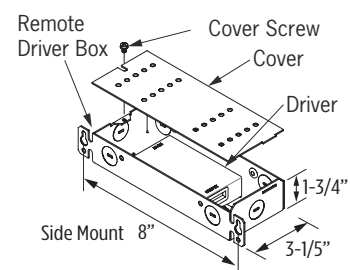

REMOTE DRIVER DETAILS