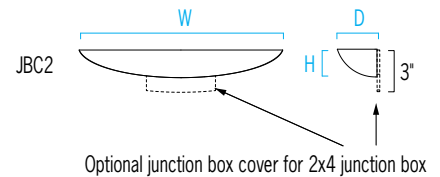

- MVOLT			
MODEL¹ OW3942-14 OW3942-26 See page 1	SOURCE² L30K(H) L30K(L) L35K(H) L35K(L) L40K(H) L40K(L)	SOURCE OPTION³ 90CRI Minimum 80CRI is standard if option is not selected	VOLTAGE MVOLT	MOUNTING OPTION⁴ NOJBC JBC2 JBC4	FINISH See last page for finish order codes		

SOURCE² (Select one source)

Dimmable 0-10V to 1%, Minimum 80CRI, within 3-step MacAdam

SOURCE	CCT	OW3942-14		OW3942-26	
		Delivered Lumens	Power/Watts	Delivered Lumens	Power/Watts
L30K(H)	3000K	950	22	1900	43
L30K(L)	3000K	450	9	950	15
L35K(H)	3500K	1000	22	2000	43
L35K(L)	3500K	500	9	1000	15
L40K(H)	4000K	1000	22	2000	43
L40K(L)	4000K	500	9	1000	15

SOURCE OPTION³

Minimum 80CRI within 3-step MacAdam is standard if option is not selected

90CRI	Color rendering index minimum 90, minimum R9 value of 50 (delivered lumens reduced by 15%)

MOUNTING OPTION⁴ (Select one)

NOJBC	Mounting plate used when not mounting over any standard junction box
JBC2	Junction box cover for use with an existing 2"x4" rectangular junction box (by others). Painted to match finish
JBC4	Junction box cover (4-1/2" square) for use with an existing 4" octagonal junction box (by others). Painted to match finish

Maximum Recommended Remote Wiring Distance from Remote Driver to Fixture

Wire Size AWG	Maximum Remote Distance in Feet	
	CB3924-14	CB3942-26
12GA	550	300
14GA	350	175
16GA	225	100
18GA	125	75

LUMEN MAINTENANCE RATING

L85 (reported) ≥60,000 hrs

Reported Lifetime per IES TM-21