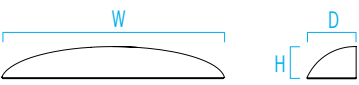

OW3942 SANIBEL™

Outdoor Sconce

[VisaLighting.com/products/Sanibel](https://www.VisaLighting.com/products/Sanibel)

Type: _____ Project: _____ Location: _____

DIMENSIONS¹

Depth is measured from wall to front of fixture

W = Width H = Height D = Depth

	OW3942-14	OW3942-26
W	14-3/4" (375 mm)	26-1/2" (673 mm)
H	2-1/8" (54 mm)	
D	2-7/8" (73 mm)	3-1/4" (83 mm)

FEATURES

- Die cast aluminum housing
- Frosted acrylic lens
- May be mounted in uplight or downlight orientation
- High and low lumen output options
- Optional 90+ CRI
- Dimmable 0-10V to 1%
- Remote driver standard and included
- Easily cleaned slim profile
- IP65 rated
- Non-VOC powder coat paint finish
- ETL listed for wet locations