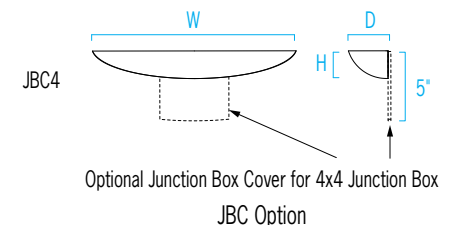

- MVOLT			
MODEL¹ OW3942-14 OW3942-26 See page 1	SOURCE² L30K(H) L30K(L) L35K(H) L35K(L) L40K(H) L40K(L)	SOURCE OPTION³ 90CRI Minimum 80CRI is standard if option is not selected	VOLTAGE MVOLT	MOUNTING OPTION⁴ NOJBC JBC2 JBC4	FINISH See last page for finish order codes		

SOURCE² (Select one source)

Dimmable 0-10V to 1%, Minimum 80CRI, within 3-step MacAdam

SOURCE	CCT	OW3942-14		OW3942-26	
		Delivered Lumens	Power/Watts	Delivered Lumens	Power/Watts
L30K(H)	3000K	950	22	1900	43
L30K(L)	3000K	450	9	950	15
L35K(H)	3500K	1000	22	2000	43
L35K(L)	3500K	500	9	1000	15
L40K(H)	4000K	1000	22	2000	43
L40K(L)	4000K	500	9	1000	15

SOURCE OPTION³

Minimum 80CRI within 3-step MacAdam is standard if option is not selected

90CRI	Color rendering index minimum 90, minimum R9 value of 50 (delivered lumens reduced by 15%)

MOUNTING OPTION⁴ (Select one)

NOJBC	Mounting plate used when not mounting over any standard junction box
JBC2	Junction box cover for use with an existing 2"x4" rectangular junction box (by others). Painted to match finish
JBC4	Junction box cover (4-1/2" square) for use with an existing 4" octagonal junction box (by others). Painted to match finish

Maximum Recommended Remote Wiring Distance from Remote Driver to Fixture

Wire Size AWG	Maximum Remote Distance in Feet	
	CB3924-14	CB3942-26
12GA	550	300
14GA	350	175
16GA	225	100
18GA	125	75

LUMEN MAINTENANCE RATING

L85 (reported) ≥60,000 hrs

Reported Lifetime per IES TM-21