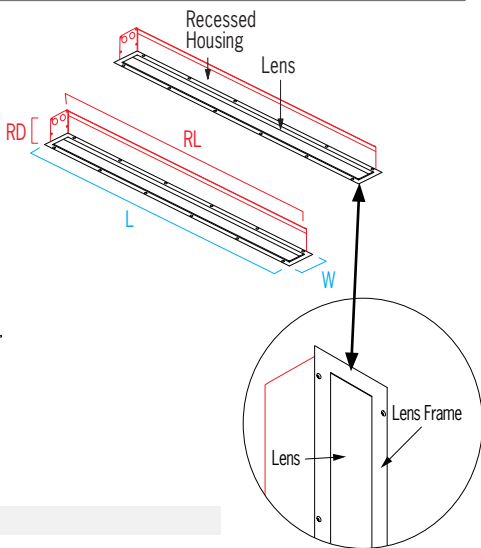

## DIMENSIONS

W = Width L = Length RD = Recessed Depth RL = Recessed Length

W	4-5/8"	(117 mm)
L	48-1/8"	(1222 mm)
RD	4-1/8"	(105 mm)
RL	47"	(1197 mm)

## FEATURES

- Integral drivers
- 90+ CRI
- Left and right models wired discretely; units may be wired together in the field
- Recessed housing, conduit entry
- Pin-in-Torx screws standard for lens door
- Ligature resistant; sheetrock/drywall installation (see installation instructions), not suited for grid ceiling installation. Housing integrates with drywall ceilings via mud flange
- High Abuse lens and frame features high impact clear polycarbonate secured with tamper resistant fasteners
- Sealed, gasketed lens
- Housing is fully sealed from plenum and room sides
- IP65 rated
- Chicago Plenum certified
- Not suitable for insulation contact
- Antimicrobial finishes (no VOC) on all interior and exterior painted surfaces
- Not suited for exterior applications