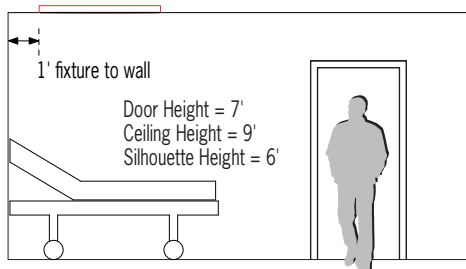

RELATIVE SCALE DRAWING