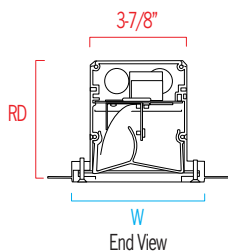

## DIMENSIONS

W = Width L = Length RD = Recessed Depth RL = Recessed Length

W	4-5/8"	(117 mm)
L	48-1/8"	(1222 mm)
RD	4-1/8"	(105 mm)
RL	47"	(1197 mm)