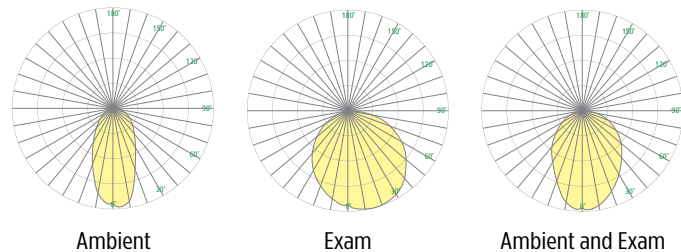

PHOTOMETRICS