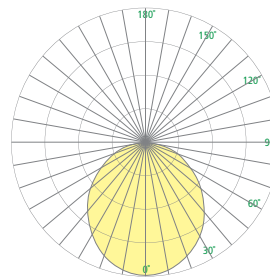

PHOTOMETRICS