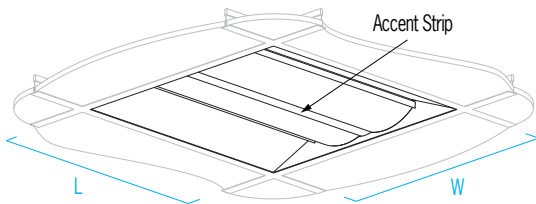

CM2082-T JASPER

2'x2' Tunable

VisaLighting.com/products/Jasper

Type: _____ Project: _____ Location: _____

DIMENSIONS

W = Width L = Length RD = Recessed Depth

L 23-3/4" (603 mm)

W 23-3/4" (603 mm)

RD 3" (76 mm)

FEATURES

- Integral driver
- Multiple levels of lumen output
- Low plenum depth enables use in “busy” recessed plenums or retrofit projects
- Mounts to standard 15/16”, 9/16”, or screw-slot grid ceiling systems
- Integral T-bar retaining clips
- Integral mounting points for suspension cables (by others) to building structure
- Optional NEC Article 410 compliant “earthquake clips” (EQC option)
- Optional flange kit for mounting to drywall ceilings (SRI option)
- Extruded, frosted acrylic lens with diffusing optical film
- Die-formed enclosure
- Fabricated aluminum accent strip available in Non VOC powder coat, brushed aluminum, and eight exclusive, eco-friendly alternative finishes
- Not suitable for insulation contact
- ETL listed for damp locations. Not suited for exterior applications