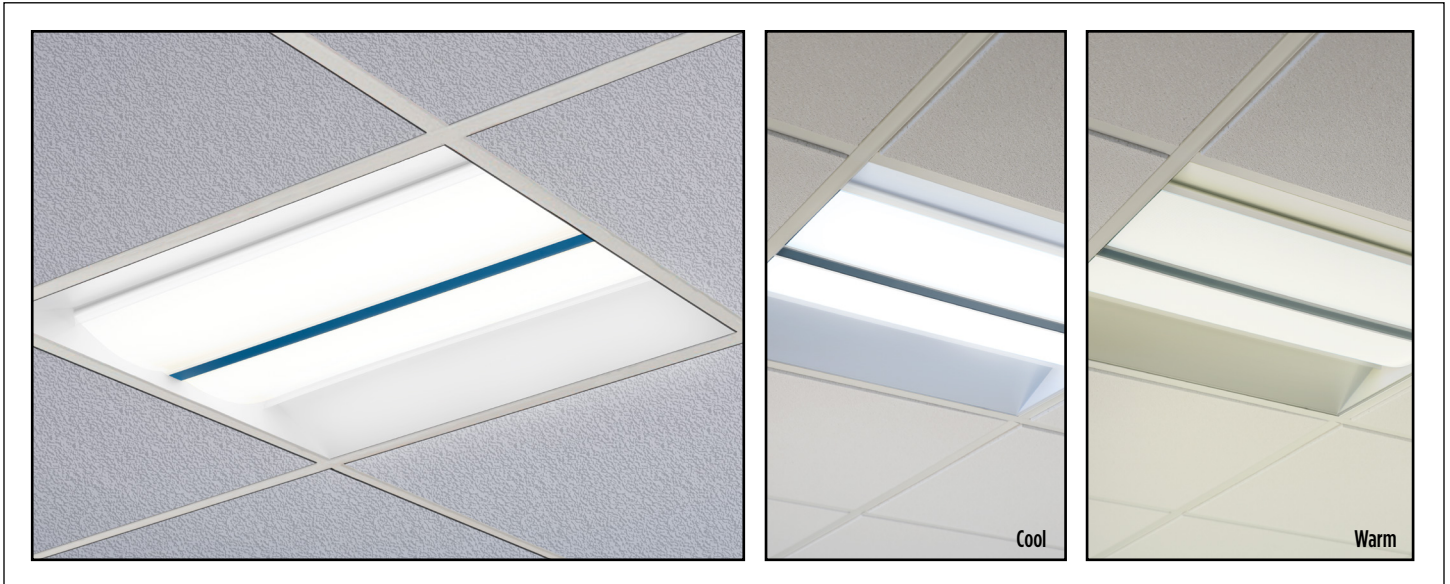

CM2082-T JASPER

2'x2' Tunable

VisaLighting.com/products/Jasper

Type: _____ Project: _____ Location: _____

DIMENSIONS

W = Width L = Length RD = Recessed Depth

L 23-3/4" (603 mm)

W 23-3/4" (603 mm)

RD 3" (76 mm)

FEATURES

- Integral driver
- Multiple levels of lumen output
- Low plenum depth enables use in “busy” recessed plenums or retrofit projects
- Mounts to standard 15/16”, 9/16”, or screw-slot grid ceiling systems
- Integral T-bar retaining clips
- Integral mounting points for suspension cables (by others) to building structure
- Optional NEC Article 410 compliant “earthquake clips” (EQC option)
- Optional flange kit for mounting to drywall ceilings (SRI option)
- Extruded, frosted acrylic lens with diffusing optical film
- Die-formed enclosure
- Fabricated aluminum accent strip available in Non VOC powder coat, brushed aluminum, and eight exclusive, eco-friendly alternative finishes
- Not suitable for insulation contact
- ETL listed for damp locations. Not suited for exterior applications