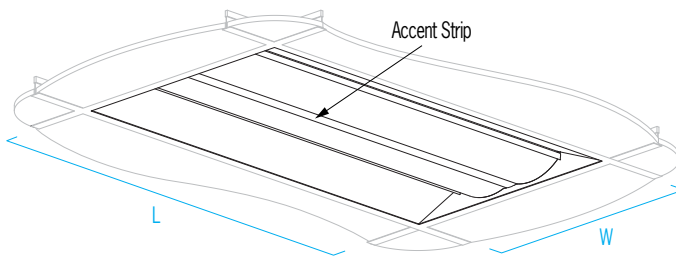

### DIMENSIONS

W = Width    L = Length    RD = Recessed Depth

L 47-3/4" (1213 mm)  
 W 23-3/4" (603 mm)  
 RD 3" (76 mm)

### RELATIVE SCALE DRAWING