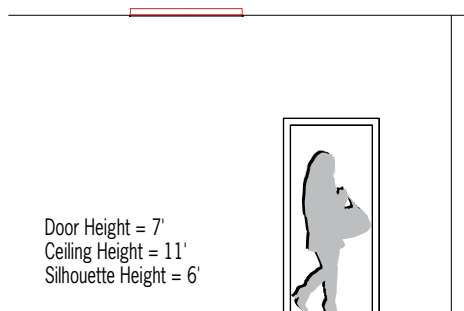

### DIMENSIONS

W = Width    L = Length    RD = Recessed Depth

L 47-3/4" (1213 mm)  
 W 23-3/4" (603 mm)  
 RD 3" (76 mm)

### RELATIVE SCALE DRAWING