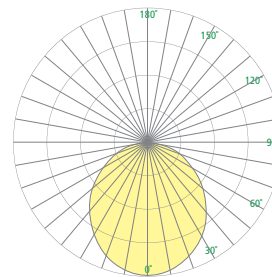

PHOTOMETRICS