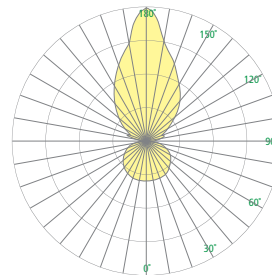

CP1325 COSMO™

Visalighting.com/products/Cosmo

Type: _____ Project: _____ Location: _____

DIMENSIONS ⁴

▲ OAH must be specified

OAH is the maximum distance (in inches) from the bottom of the fixture to the ceiling plane. Example - OAH(36) indicates an overall fixture height of 36"

W = Width OAH = Overall Height X = Body Height

W	34"	(864 mm)
X	3-5/8"	(92 mm)
OAH	36"	(914 mm)

FEATURES

- High or low lumen output
- Integral driver in canopy
- Modular design allowing replacement of the LED source and driver
- Optional 90+ CRI
- Mounts to standard electrical junction box (by others) for flat ceiling
- No VOC powder coat paint finish; Low VOC clear coat on metal finishes
- ETL listed for damp locations. Not suited for exterior applications

RELATIVE SCALE DRAWING

PHOTOMETRICS

CPI325 COSMO (cont.)

Fill in shaded boxes using information listed below

CPI325		-	MVOLT				
MODEL	SOURCE ¹ L30K(H) L30K(L) L35K(H) L35K(L) L40K(H) L40K(L)	SOURCE OPTION ² 90CRI	VOLTAGE MVOLT	LOWER RING FINISH See last page for finish order codes	OPTION(S) ³ DCC REM	OAH ⁴ See page 1	