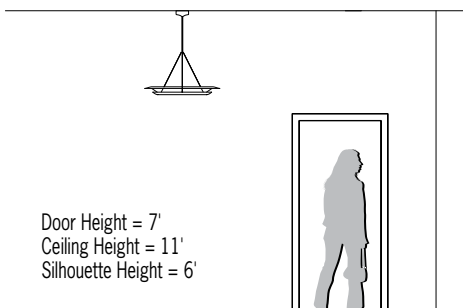

RELATIVE SCALE DRAWING