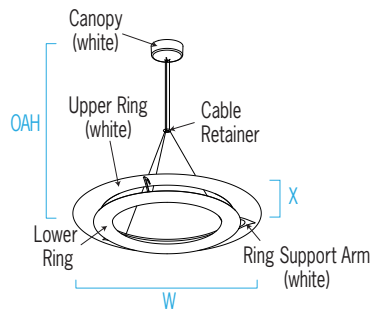

CP1325 COSMO™

Visalighting.com/products/Cosmo

Type: _____ Project: _____ Location: _____

DIMENSIONS ⁴

▲ OAH must be specified

OAH is the maximum distance (in inches) from the bottom of the fixture to the ceiling plane. Example - OAH(36) indicates an overall fixture height of 36"

W = Width OAH = Overall Height X = Body Height

W	34"	(864 mm)
X	3-5/8"	(92 mm)
OAH	36"	(914 mm)

FEATURES

- High or low lumen output
- Integral driver in canopy
- Modular design allowing replacement of the LED source and driver
- Optional 90+ CRI
- Mounts to standard electrical junction box (by others) for flat ceiling
- No VOC powder coat paint finish; Low VOC clear coat on metal finishes
- ETL listed for damp locations. Not suited for exterior applications