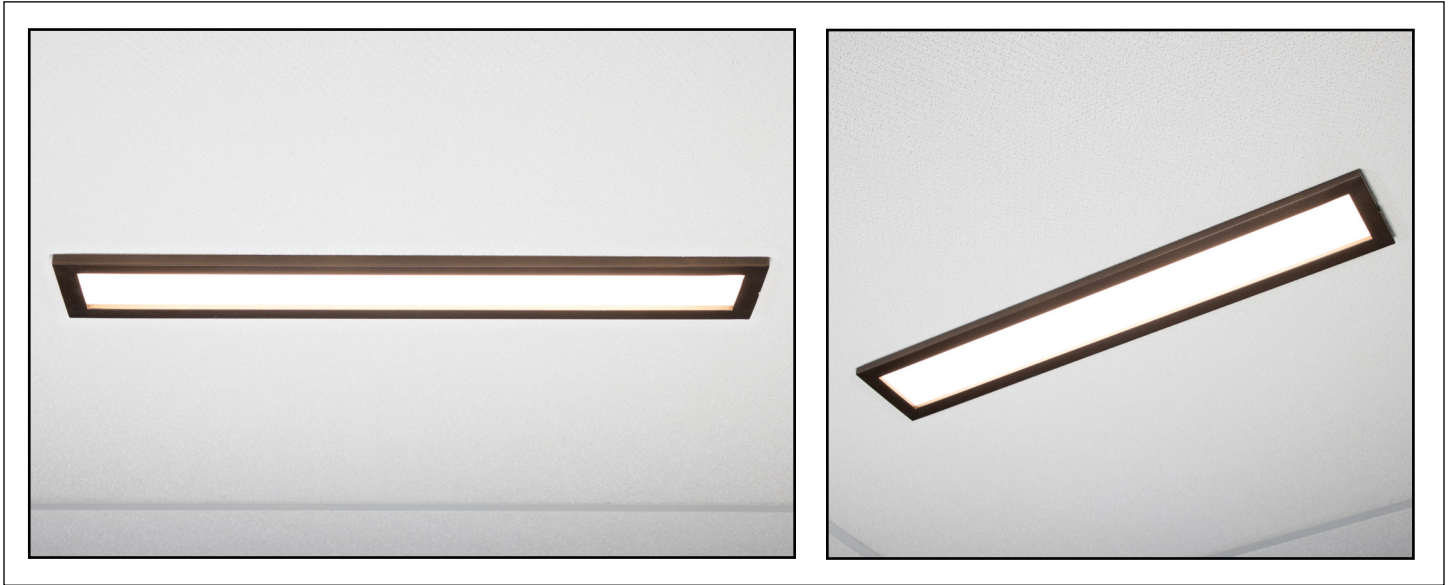

CV1601/CV1603/CV1605/CV1607 VISAGE™

Indoor — Surface Frame

VisaLighting.com/products/Visage

Type: _____ Project: _____ Location: _____

DIMENSIONS¹

W = Width L = Length RD = Recessed Depth RL = Recessed Length WT = Weight

	CV1601	CV1603	CV1605	CV1607
W	4-1/2" (114 mm)			
L	26-1/8" (664 mm)	37-1/8" (943 mm)	48-1/8" (1222 mm)	59-1/8" (1502 mm)
RD	3-4/5" (97 mm)			
RL	25" (635 mm)	36" (914 mm)	47" (1194 mm)	58" (1473 mm)
WT	3 lbs (1361 grams)	4 lbs (1814 grams)	5 lbs (2268 grams)	6 lbs (2722 grams)

RELATIVE SCALE DRAWING

FEATURES

- Integral driver
- Versatile mounting: horizontally or vertically on wall, or ceiling mount
- Low output recommended for wall installation, high output recommended for ceiling installation
- Shallow recessed housing rated for through-circuit wiring
- Accommodates wall thickness (including tile) from 1/2" up to 7/8"
- Installs in rough wall opening with integral mounting brackets
- Accommodates 5/8" thick drywall, 1/4" tile down to 1/2" thick drywall (and no tile)
- Extruded aluminum body and frame
- Extruded white acrylic diffuser with matte finish; UV stable; UL94 Flame Class rated
- IC rated
- ETL listed for damp locations. Not suited for exterior applications