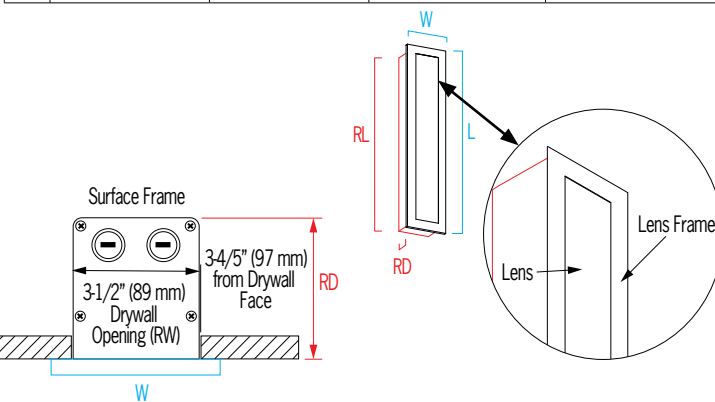

CV1601/CV1603/CV1605/CV1607 VISAGE™

Indoor — Surface Frame

VisaLighting.com/products/Visage

Type: _____ Project: _____ Location: _____

DIMENSIONS¹

W = Width L = Length RD = Recessed Depth RL = Recessed Length WT = Weight

	CV1601	CV1603	CV1605	CV1607
W	4-1/2" (114 mm)			
L	26-1/8" (664 mm)	37-1/8" (943 mm)	48-1/8" (1222 mm)	59-1/8" (1502 mm)
RD	3-4/5" (97 mm)			
RL	25" (635 mm)	36" (914 mm)	47" (1194 mm)	58" (1473 mm)
WT	3 lbs (1361 grams)	4 lbs (1814 grams)	5 lbs (2268 grams)	6 lbs (2722 grams)

RELATIVE SCALE DRAWING

FEATURES

- Integral driver
- Versatile mounting: horizontally or vertically on wall, or ceiling mount
- Low output recommended for wall installation, high output recommended for ceiling installation
- Shallow recessed housing rated for through-circuit wiring
- Accommodates wall thickness (including tile) from 1/2" up to 7/8"
- Installs in rough wall opening with integral mounting brackets
- Accommodates 5/8" thick drywall, 1/4" tile down to 1/2" thick drywall (and no tile)
- Extruded aluminum body and frame
- Extruded white acrylic diffuser with matte finish; UV stable; UL94 Flame Class rated
- IC rated
- ETL listed for damp locations. Not suited for exterior applications