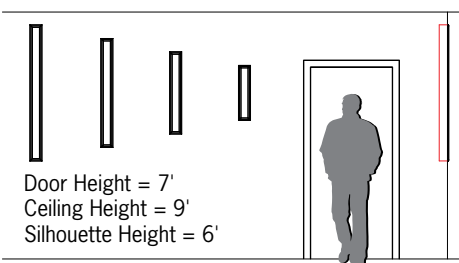

FEATURES

- Integral driver
- Versatile mounting: horizontally or vertically on wall, or ceiling mount
- Low output recommended for wall installation, high output recommended for ceiling installation
- Shallow recessed housing rated for through-circuit wiring
- Accommodates wall thickness (including tile) from 1/2" up to 7/8"
- Installs in rough wall opening with integral mounting brackets
- Accommodates 5/8" thick drywall, 1/4" tile down to 1/2" thick drywall (and no tile)
- Extruded aluminum body and frame
- Extruded white acrylic diffuser with matte finish; UV stable; UL94 Flame Class rated
- IC rated
- ETL listed for damp locations. Not suited for exterior applications