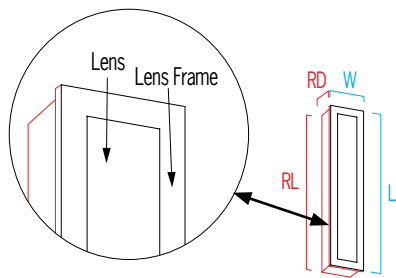

CV1609/CV1611/CV1613/CV1615 VISAGE™

Indoor — Flush Frame

[VisaLighting.com/products/Visage](https://www.VisaLighting.com/products/Visage)

Type: _____ Project: _____ Location: _____

DIMENSIONS¹

W = Width L = Length RD = Recessed Depth RL = Recessed Length WT = Weight

	CV1609	CV1611	CV1613	CV1615
W	4-1/2" (114 mm)			
L	26-1/8" (664 mm)	37-1/8" (943 mm)	48-1/8" (1222 mm)	59-1/8" (1502 mm)
RD	4-1/8" (105 mm)			
RL	26-3/8" (670 mm)	37-3/8" (949 mm)	48-3/8" (949 mm)	59-3/8" (1508 mm)
WT*	3 lbs (1361 grams)	4 lbs (1814 grams)	5 lbs (2268 grams)	6 lbs (2722 grams)

*not including mud frame

FEATURES

- Integral driver
- Versatile mounting: horizontally or vertically on wall, or ceiling mount
- Low output recommended for wall installation, high output recommended for ceiling installation
- Shallow recessed housing rated for through-circuit wiring
- Mud Frame available to be shipped ahead
- Mud Frame only requires furring strips along long edges of wall opening, structural blocking not required
- Extruded aluminum body and frame
- Extruded white acrylic diffuser with matte finish; UV stable; UL94 Flame Class rated
- IC rated
- ETL listed for damp locations. Not suited for exterior applications

RELATIVE SCALE DRAWING