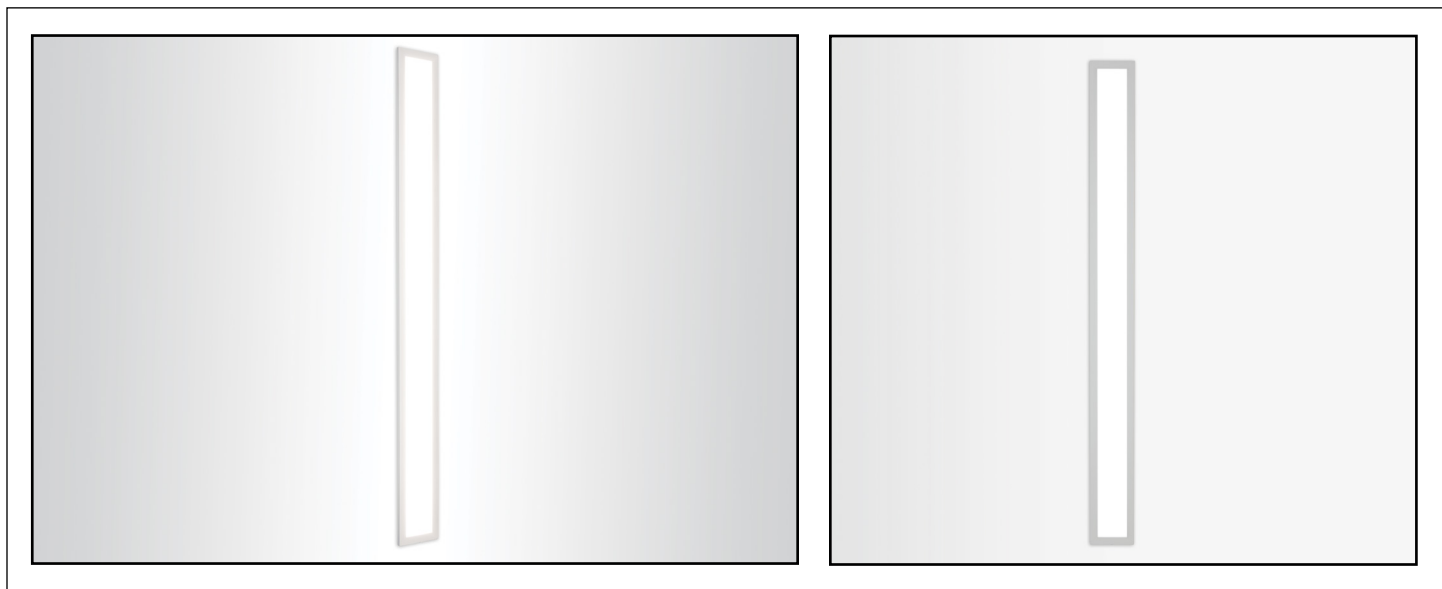

## DIMENSIONS<sup>1</sup>

W = Width L = Length RD = Recessed Depth RL = Recessed Length WT = Weight

	CV1609	CV1611	CV1613	CV1615
W	4-1/2" (114 mm)			
L	26-1/8" (664 mm)	37-1/8" (943 mm)	48-1/8" (1222 mm)	59-1/8" (1502 mm)
RD	4-1/8" (105 mm)			
RL	26-3/8" (670 mm)	37-3/8" (949 mm)	48-3/8" (949 mm)	59-3/8" (1508 mm)
WT*	3 lbs (1361 grams)	4 lbs (1814 grams)	5 lbs (2268 grams)	6 lbs (2722 grams)