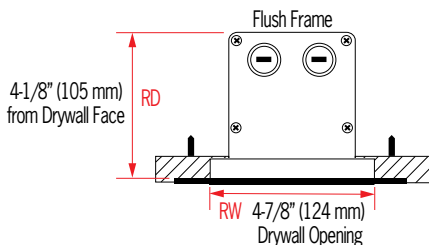

CV1609/CV1611/CV1613/CV1615 VISAGE™

Indoor — Flush Frame

[VisaLighting.com/products/Visage](https://www.VisaLighting.com/products/Visage)

Type: _____ Project: _____ Location: _____

DIMENSIONS¹

W = Width L = Length RD = Recessed Depth RL = Recessed Length WT = Weight

	CV1609	CV1611	CV1613	CV1615
W	4-1/2" (114 mm)			
L	26-1/8" (664 mm)	37-1/8" (943 mm)	48-1/8" (1222 mm)	59-1/8" (1502 mm)
RD	4-1/8" (105 mm)			
RL	26-3/8" (670 mm)	37-3/8" (949 mm)	48-3/8" (949 mm)	59-3/8" (1508 mm)
WT*	3 lbs (1361 grams)	4 lbs (1814 grams)	5 lbs (2268 grams)	6 lbs (2722 grams)

*not including mud frame

FEATURES

- Integral driver
- Versatile mounting: horizontally or vertically on wall, or ceiling mount
- Low output recommended for wall installation, high output recommended for ceiling installation
- Shallow recessed housing rated for through-circuit wiring
- Mud Frame available to be shipped ahead
- Mud Frame only requires furring strips along long edges of wall opening, structural blocking not required
- Extruded aluminum body and frame
- Extruded white acrylic diffuser with matte finish; UV stable; UL94 Flame Class rated
- IC rated
- ETL listed for damp locations. Not suited for exterior applications

RELATIVE SCALE DRAWING