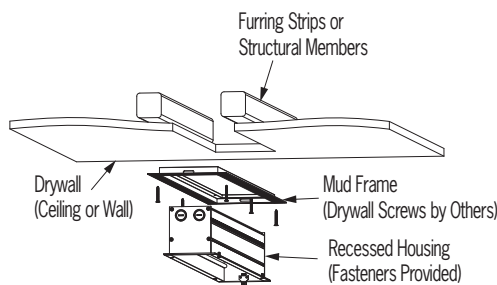

CV1609/CV1611/CV1613/CV1615 VISAGE™

Indoor — Flush Frame

[VisaLighting.com/products/Visage](https://www.VisaLighting.com/products/Visage)

Type: _____ Project: _____ Location: _____

DIMENSIONS¹

W = Width L = Length RD = Recessed Depth RL = Recessed Length WT = Weight

	CV1609	CV1611	CV1613	CV1615
W	4-1/2" (114 mm)			
L	26-1/8" (664 mm)	37-1/8" (943 mm)	48-1/8" (1222 mm)	59-1/8" (1502 mm)
RD	4-1/8" (105 mm)			
RL	26-3/8" (670 mm)	37-3/8" (949 mm)	48-3/8" (949 mm)	59-3/8" (1508 mm)
WT*	3 lbs (1361 grams)	4 lbs (1814 grams)	5 lbs (2268 grams)	6 lbs (2722 grams)

*not including mud frame

FEATURES

- Integral driver
- Versatile mounting: horizontally or vertically on wall, or ceiling mount
- Low output recommended for wall installation, high output recommended for ceiling installation
- Shallow recessed housing rated for through-circuit wiring
- Mud Frame available to be shipped ahead
- Mud Frame only requires furring strips along long edges of wall opening, structural blocking not required
- Extruded aluminum body and frame
- Extruded white acrylic diffuser with matte finish; UV stable; UL94 Flame Class rated
- IC rated
- ETL listed for damp locations. Not suited for exterior applications

RELATIVE SCALE DRAWING