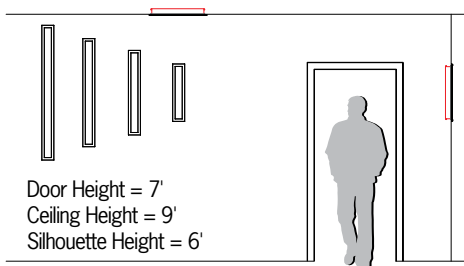

RELATIVE SCALE DRAWING