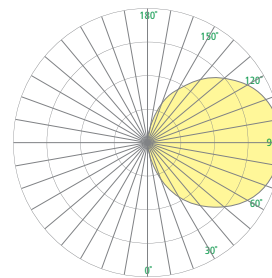

PHOTOMETRICS

IP65

ADA

ETL Listed

5 Year Warranty