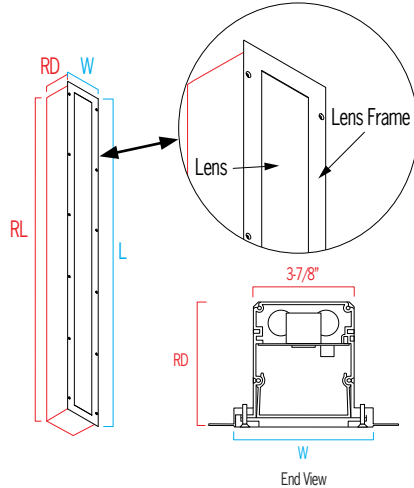

### DIMENSIONS

W = Width L = Length RD = Recessed Depth RL = Recessed Length

- W 4-5/8" (117 mm)
- L 48-1/8" (1222 mm)
- RD 4-1/8" (105 mm)
- RL 47" (1197 mm)

### FEATURES

- Integral driver
- Recessed Housing, conduit entry
- Extruded aluminum frame
- Pin-in-Torx screws standard for lens door
- Ligature resistant; sheetrock/drywall installation (see installation instructions), not suited for grid ceiling installation. Housing integrates with drywall ceilings via mud flange
- High Abuse lens and frame features high impact clear polycarbonate secured with tamper resistant fasteners
- Sealed, gasketed lens
- IP65 rated
- Housing is fully sealed from room side
- Chicago Plenum certified
- Not suited for exterior applications
- ETL listed for wet locations