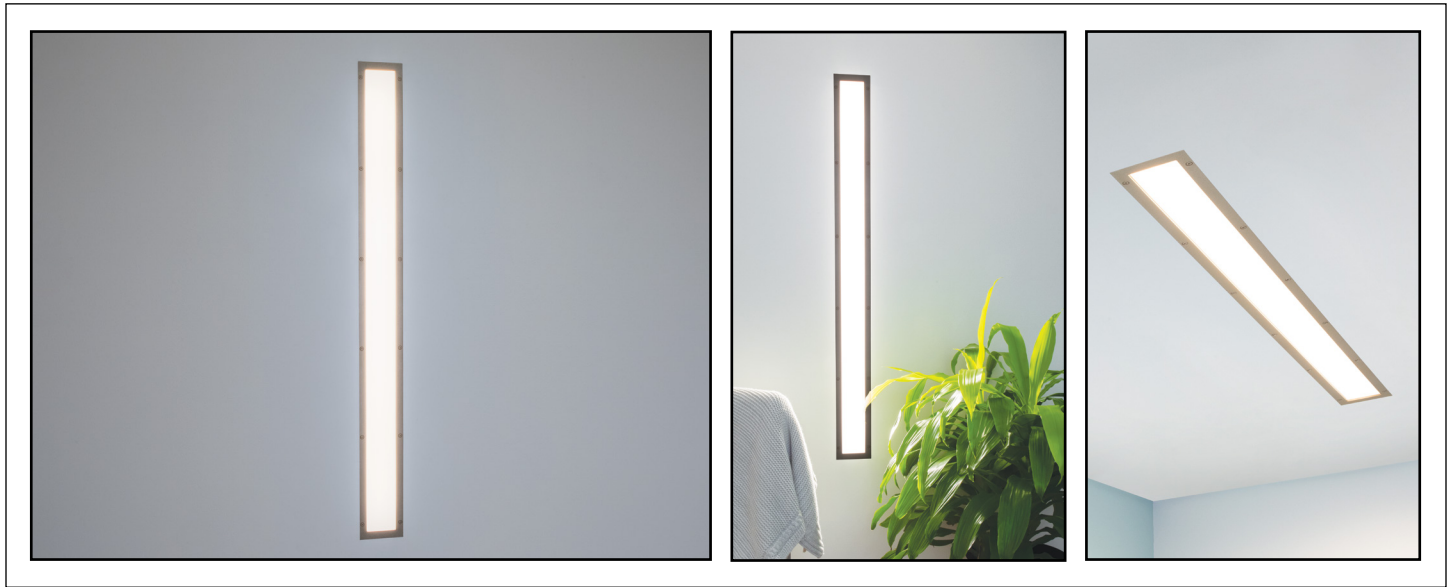

### DIMENSIONS

W = Width L = Length RD = Recessed Depth RL = Recessed Length

- W 4-5/8" (117 mm)
- L 48-1/8" (1222 mm)
- RD 4-1/8" (105 mm)
- RL 47" (1197 mm)

### FEATURES

- Integral driver
- Recessed Housing, conduit entry
- Extruded aluminum frame
- Pin-in-Torx screws standard for lens door
- Ligature resistant; sheetrock/drywall installation (see installation instructions), not suited for grid ceiling installation. Housing integrates with drywall ceilings via mud flange
- High Abuse lens and frame features high impact clear polycarbonate secured with tamper resistant fasteners
- Sealed, gasketed lens
- IP65 rated
- Housing is fully sealed from room side
- Chicago Plenum certified
- Not suited for exterior applications
- ETL listed for wet locations