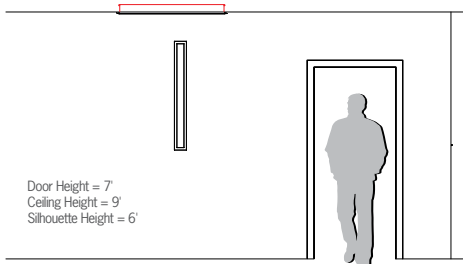

RELATIVE SCALE DRAWING