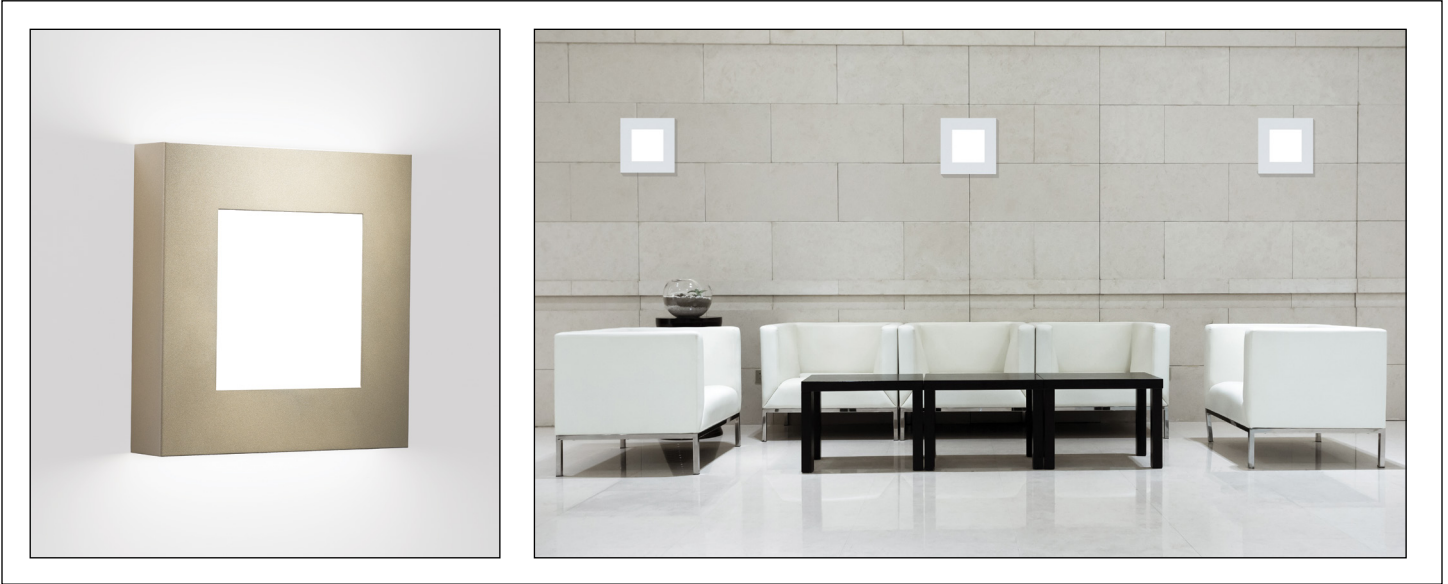

### DIMENSIONS

Depth is measured from wall to front of fixture

W = Width    H = Height    D = Depth

W	12"	(305 mm)
H	12"	(305 mm)
D	2-5/16"	(58 mm)