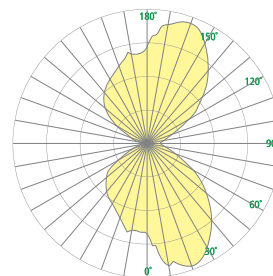

PHOTOMETRICS

XPS

ETL Listed

5 Year Warranty