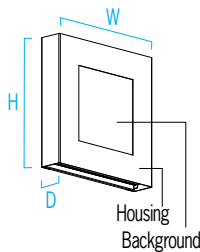

### DIMENSIONS

Depth is measured from wall to front of fixture

W = Width    H = Height    D = Depth

W	12"	(305 mm)
H	12"	(305 mm)
D	2-5/16"	(58 mm)