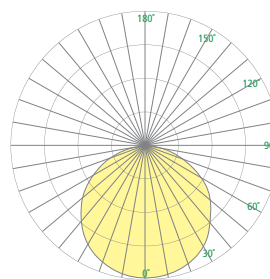

PHOTOMETRICS

XPS

ETL Listed

5 Year Warranty