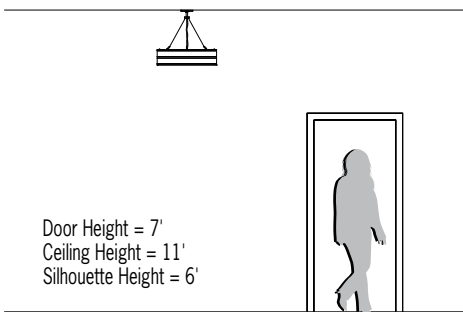

### DIMENSIONS<sup>4</sup>

**▲ OAH must be specified**

OAH is the distance (in inches) from the bottom of the fixture to the ceiling plane.  
 Example - OAH(24) indicates an overall fixture height of 24". MP is the distance (in inches) from the bottom of the fixture to the bottom of the Stem Accent Junction.

W = Width X = Body Height OAH = Standard Overall Height MP = Midpoint

W	26"	(660 mm)
OAH	24"	(610 mm)
X	6-3/4"	(171 mm)
MP	20-1/2"	(521 mm)

### RELATIVE SCALE DRAWING