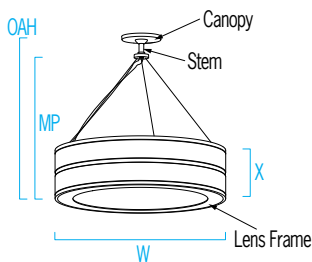

## 26" Diameter - Aircraft Cable

[Visalighting.com/products/Omnience](https://visalighting.com/products/Omnience)

Type: \_\_\_\_\_ Project: \_\_\_\_\_ Location: \_\_\_\_\_

### DIMENSIONS<sup>4</sup>

**▲ OAH must be specified**

OAH is the distance (in inches) from the bottom of the fixture to the ceiling plane.  
 Example - OAH(24) indicates an overall fixture height of 24". MP is the distance (in inches) from the bottom of the fixture to the bottom of the Stem Accent Junction.

W = Width X = Body Height OAH = Standard Overall Height MP = Midpoint

W	26"	(660 mm)
OAH	24"	(610 mm)
X	6-3/4"	(171 mm)
MP	20-1/2"	(521 mm)