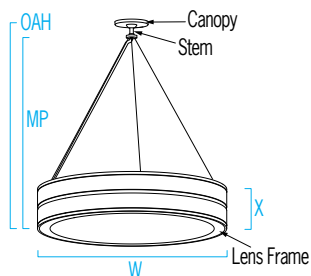

CP3975 OMNIENCE™

34" Diameter - Aircraft Cable

[Visalighting.com/products/Omnience](https://visalighting.com/products/Omnience)

Type: _____ Project: _____ Location: _____

DIMENSIONS⁴

▲ OAH must be specified

OAH is the distance (in inches) from the bottom of the fixture to the ceiling plane.
Example - OAH(36) indicates an overall fixture height of 36". MP is the distance (in inches) from the bottom of the fixture to the bottom of the Stem Accent Junction.

W = Width X = Body Height OAH = Standard Overall Height MP = Midpoint

W	34"	(864 mm)
OAH	36"	(914 mm)
X	6-3/4"	(171 mm)
MP	32-1/2"	(521 mm)

RELATIVE SCALE DRAWING

Door Height = 7'
Ceiling Height = 11'
Silhouette Height = 6'