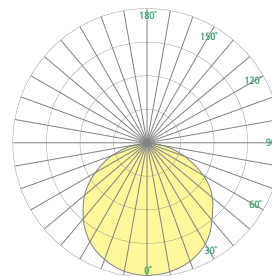

PHOTOMETRICS

XPS

ETL Listed

5 Year Warranty