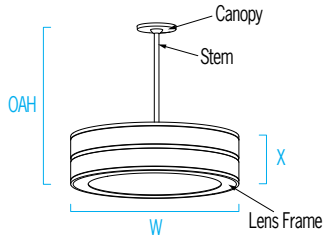

CP3980 OMNIENCE™

26" Diameter - Stem

[Visalighting.com/products/Omnience](https://visalighting.com/products/Omnience)

Type: _____ Project: _____ Location: _____

DIMENSIONS⁴

⚠️ OAH must be specified

OAH is the distance (in inches) from the bottom of the fixture to the ceiling plane.
Example - OAH(24) indicates an overall fixture height of 24".

W = Width X = Body Height OAH = Standard Overall Height

W 26" (660 mm)
OAH 24" (610 mm)
X 6-3/4" (171 mm)

RELATIVE SCALE DRAWING

FEATURES

- Integral driver
- Modular design for replacement of LED source and driver
- Upper perforations provide a luminous glow to reduce ceiling contrast if UPLT option is selected
- Mounts through 4" octagonal 2-1/8" deep electrical junction box (by others) with provided hardware for ceiling slopes up to 45° from horizontal
- Rolled extruded aluminum housing
- 1/8" thick diffuser with matte finish
 - UV stable
- Optional specialty diffuser materials available, including Vara Kamin's Impressions of Light® images which are replicated from Vara Kamin's original works of art
- Optional 1/8" thick impact resistant polycarbonate clear lens cover
- No VOC powder coat paint; Low VOC clear coat on metal finishes
- ETL listed for damp locations. Not suitable for exterior applications

PHOTOMETRICS

XPS

ETL Listed

5 Year Warranty

CP3980 OMNIENCE (cont.)

26" Diameter - Stem

Fill in shaded boxes using information listed below

CP3980		MVOLT				
MODEL	SOURCE ¹	VOLTAGE MVOLT	FINISH	DIFFUSER ² OPTION	OPTION(S) ³	OAH ⁴
	<ul style="list-style-type: none"> L30K L35K L40K 		See last page for finish order codes	<ul style="list-style-type: none"> IRP VKMD VKMM VKPG VKSS 	<ul style="list-style-type: none"> UPLT XPS 	See page 1