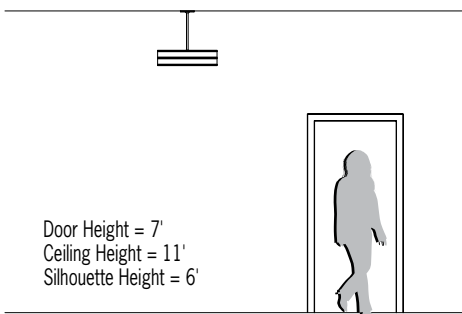

CP3980 OMNIENCE™

26" Diameter - Stem

[Visalighting.com/products/Omnience](https://visalighting.com/products/Omnience)

Type: _____ Project: _____ Location: _____

DIMENSIONS⁴

⚠️ OAH must be specified

OAH is the distance (in inches) from the bottom of the fixture to the ceiling plane.
Example - OAH(24) indicates an overall fixture height of 24".

W = Width X = Body Height OAH = Standard Overall Height

W 26" (660 mm)
OAH 24" (610 mm)
X 6-3/4" (171 mm)

RELATIVE SCALE DRAWING

FEATURES

- Integral driver
- Modular design for replacement of LED source and driver
- Upper perforations provide a luminous glow to reduce ceiling contrast if UPLT option is selected
- Mounts through 4" octagonal 2-1/8" deep electrical junction box (by others) with provided hardware for ceiling slopes up to 45° from horizontal
- Rolled extruded aluminum housing
- 1/8" thick diffuser with matte finish
 - UV stable
- Optional specialty diffuser materials available, including Vara Kamin's Impressions of Light® images which are replicated from Vara Kamin's original works of art
- Optional 1/8" thick impact resistant polycarbonate clear lens cover
- No VOC powder coat paint; Low VOC clear coat on metal finishes
- ETL listed for damp locations. Not suitable for exterior applications