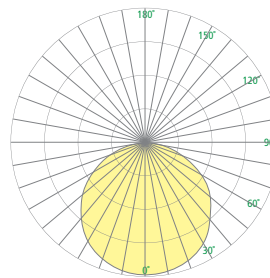

CP3980 OMNIENCE™

26" Diameter - Stem

[Visalighting.com/products/Omnience](https://visalighting.com/products/Omnience)

Type: _____ Project: _____ Location: _____

DIMENSIONS⁴

⚠️ OAH must be specified

OAH is the distance (in inches) from the bottom of the fixture to the ceiling plane.
Example - OAH(24) indicates an overall fixture height of 24".

W = Width X = Body Height OAH = Standard Overall Height

W 26" (660 mm)
OAH 24" (610 mm)
X 6-3/4" (171 mm)

RELATIVE SCALE DRAWING

FEATURES

- Integral driver
- Modular design for replacement of LED source and driver
- Upper perforations provide a luminous glow to reduce ceiling contrast if UPLT option is selected
- Mounts through 4" octagonal 2-1/8" deep electrical junction box (by others) with provided hardware for ceiling slopes up to 45° from horizontal
- Rolled extruded aluminum housing
- 1/8" thick diffuser with matte finish
 - UV stable
- Optional specialty diffuser materials available, including Vara Kamin's Impressions of Light® images which are replicated from Vara Kamin's original works of art
- Optional 1/8" thick impact resistant polycarbonate clear lens cover
- No VOC powder coat paint; Low VOC clear coat on metal finishes
- ETL listed for damp locations. Not suitable for exterior applications

PHOTOMETRICS

XPS

ETL Listed

5 Year Warranty

CP3980 OMNIENCE (cont.)

26" Diameter - Stem

Fill in shaded boxes using information listed below

CP3980		MVOLT				
MODEL	SOURCE ¹	VOLTAGE MVOLT	FINISH	DIFFUSER ² OPTION	OPTION(S) ³	OAH ⁴
	<ul style="list-style-type: none"> L30K L35K L40K 		See last page for finish order codes	<ul style="list-style-type: none"> IRP VKMD VKMM VKPG VKSS 	<ul style="list-style-type: none"> UPLT XPS 	See page 1