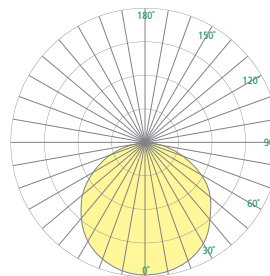

CP3985 OMNIENCE™

34" Diameter - Stem

[Visalighting.com/products/Omnience](https://visalighting.com/products/Omnience)

Type: _____ Project: _____ Location: _____

DIMENSIONS⁴

⚠ OAH must be specified

OAH is the distance (in inches) from the bottom of the fixture to the ceiling plane.
Example - OAH(36) indicates an overall fixture height of 36".

W = Width X = Body Height OAH = Standard Overall Height

W 34" (864 mm)
OAH 36" (914 mm)
X 6-3/4" (171 mm)

RELATIVE SCALE DRAWING

PHOTOMETRICS

FEATURES

- Integral driver
- Modular design for replacement of LED source and driver
- Upper perforations provide a luminous glow to reduce ceiling contrast if UPLT option is selected
- Mounts through 4" octagonal 2-1/8" deep electrical junction box (by others) with provided hardware for ceiling slopes up to 45° from horizontal
- Rolled extruded aluminum housing
- 1/8" thick diffuser with matte finish
 - UV stable
- Optional specialty diffuser materials available, including Vara Kamin's Impressions of Light® images which are replicated from Vara Kamin's original works of art
- Optional 1/8" thick impact resistant polycarbonate clear lens cover
- No VOC powder coat paint; Low VOC clear coat on metal finishes
- ETL listed for damp locations. Not suitable for exterior applications