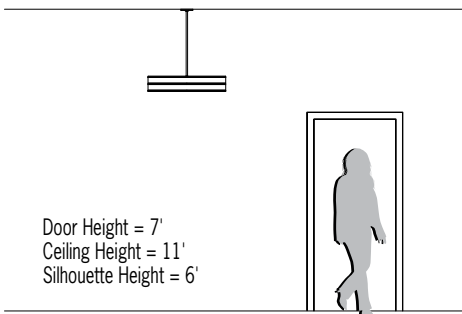

CP3985 OMNIENCE™

34" Diameter - Stem

[Visalighting.com/products/Omnience](https://visalighting.com/products/Omnience)

Type: _____ Project: _____ Location: _____

DIMENSIONS⁴

⚠ OAH must be specified

OAH is the distance (in inches) from the bottom of the fixture to the ceiling plane.
Example - OAH(36) indicates an overall fixture height of 36".

W = Width X = Body Height OAH = Standard Overall Height

W 34" (864 mm)
OAH 36" (914 mm)
X 6-3/4" (171 mm)

RELATIVE SCALE DRAWING

PHOTOMETRICS

FEATURES

- Integral driver
- Modular design for replacement of LED source and driver
- Upper perforations provide a luminous glow to reduce ceiling contrast if UPLT option is selected
- Mounts through 4" octagonal 2-1/8" deep electrical junction box (by others) with provided hardware for ceiling slopes up to 45° from horizontal
- Rolled extruded aluminum housing
- 1/8" thick diffuser with matte finish
 - UV stable
- Optional specialty diffuser materials available, including Vara Kamin's Impressions of Light® images which are replicated from Vara Kamin's original works of art
- Optional 1/8" thick impact resistant polycarbonate clear lens cover
- No VOC powder coat paint; Low VOC clear coat on metal finishes
- ETL listed for damp locations. Not suitable for exterior applications