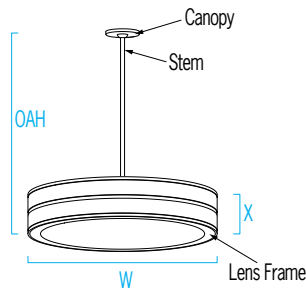

CP3985 OMNIENCE™

34" Diameter - Stem

[Visalighting.com/products/Omnience](https://visalighting.com/products/Omnience)

Type: _____ Project: _____ Location: _____

DIMENSIONS⁴

⚠ OAH must be specified

OAH is the distance (in inches) from the bottom of the fixture to the ceiling plane.
Example - OAH(36) indicates an overall fixture height of 36".

W = Width X = Body Height OAH = Standard Overall Height

W 34" (864 mm)
OAH 36" (914 mm)
X 6-3/4" (171 mm)

RELATIVE SCALE DRAWING

PHOTOMETRICS

FEATURES

- Integral driver
- Modular design for replacement of LED source and driver
- Upper perforations provide a luminous glow to reduce ceiling contrast if UPLT option is selected
- Mounts through 4" octagonal 2-1/8" deep electrical junction box (by others) with provided hardware for ceiling slopes up to 45° from horizontal
- Rolled extruded aluminum housing
- 1/8" thick diffuser with matte finish
 - UV stable
- Optional specialty diffuser materials available, including Vara Kamin's Impressions of Light® images which are replicated from Vara Kamin's original works of art
- Optional 1/8" thick impact resistant polycarbonate clear lens cover
- No VOC powder coat paint; Low VOC clear coat on metal finishes
- ETL listed for damp locations. Not suitable for exterior applications