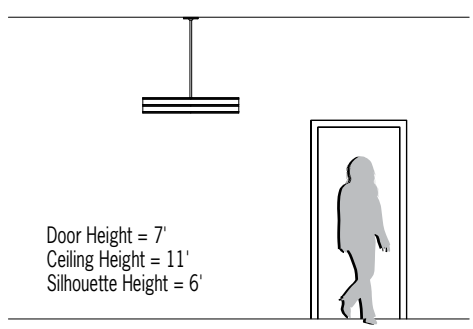

RELATIVE SCALE DRAWING