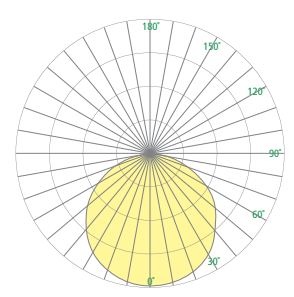

⚠ OAH must be specified
 OAH is the distance (in inches) from the bottom of the fixture to the ceiling plane.
 Example - OAH(42) indicates an overall fixture height of 42".

W = Width X = Body Height OAH = Standard Overall Height

W	48"	(1219 mm)
OAH	42"	(1066 mm)
X	6-3/4"	(171 mm)

- Integral driver
- Modular design for replacement of LED source and driver
- Upper perforations provide a luminous glow to reduce ceiling contrast if UPLT option is selected
- Mounts through 4" octagonal 2-1/8" deep electrical junction box (by others) with provided hardware for ceiling slopes up to 45° from horizontal
- Rolled extruded aluminum housing
- 1/8" thick diffuser with matte finish
 - UV stable
- Optional specialty diffuser materials available, including Vara Kamin's Impressions of Light® images which are replicated from Vara Kamin's original works of art
- Optional 1/8" thick impact resistant polycarbonate clear lens cover
- No VOC powder coat paint; Low VOC clear coat on metal finishes
- ETL listed for damp locations. Not suitable for exterior applications

RELATIVE SCALE DRAWING

PHOTOMETRICS

CP3990 OMNIENCE (cont.)

48" Diameter - Stem

Fill in shaded boxes using information listed below

CP3990	-		MVOLT			
MODEL	SOURCE¹ • L30K L35K • L40K	VOLTAGE MVOLT	FINISH See last page for finish order codes	DIFFUSER² OPTION IRP • VKMD • VKMM • VKPG • VKSS	OPTION(S)³ UPLT XPS	OAH⁴ See page 1