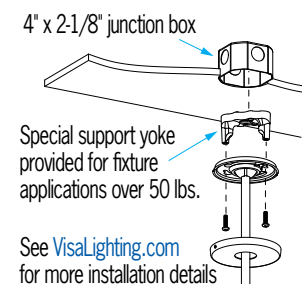

CP3990 OMNIENCE (cont.)

48" Diameter - Stem

Fill in shaded boxes using information listed below

CP3990	-		MVOLT			
MODEL	SOURCE¹ • L30K L35K • L40K	VOLTAGE MVOLT	FINISH See last page for finish order codes	DIFFUSER² OPTION IRP • VKMD • VKMM • VKPG • VKSS	OPTION(S)³ UPLT XPS	OAH⁴ See page 1

SOURCE¹ (Select one)

Dimmable 0-10V to 1%, Minimum 83CRI within 3-step MacAdam

Sources	CCT	Delivered Lumens	Power (Watts)
• L30K	3000K	13400	157
L35K	3500K	13400	157
• L40K	4000K	13800	157

VOLTAGE

MVOLT	120-277V, 50/60 Hz

DIFFUSER OPTIONS²

Diffuser is matte white acrylic if no option is selected

IRP	Impact resistant polycarbonate lens	
• VKMD	Vara Kamin's Moon Drops®	
• VKMM	Vara Kamin's Morning Melody®	
• VKPG	Vara Kamin's Priscilla's Garden®	
• VKSS	Vara Kamin's Summer of Sundays®	Vara Kamin options have been color-corrected to 4000K CCT and are available only with L40K source.

OPTIONS³ (Multiple selections allowed)

⚠ Option availability may be interdependent with Other Options

UPLT	Lensed aperture in housing produces 3.8% uplight
XPS	Express 10 day shipping. Items marked with a bullet (•) are not available with XPS

STRUCTURAL BLOCKING DETAIL