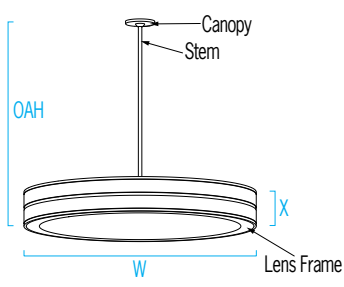

CP3990 OMNIENCE™

48" Diameter - Stem

[Visalighting.com/products/Omnience](https://visalighting.com/products/Omnience)

Type: _____ Project: _____ Location: _____

DIMENSIONS⁴ **STRUCTURAL BLOCKING REQUIRED (DETAIL PAGE 2)** **FEATURES**

⚠ OAH must be specified
 OAH is the distance (in inches) from the bottom of the fixture to the ceiling plane.
 Example - OAH(42) indicates an overall fixture height of 42".

W = Width X = Body Height OAH = Standard Overall Height

W	48"	(1219 mm)
OAH	42"	(1066 mm)
X	6-3/4"	(171 mm)

- Integral driver
- Modular design for replacement of LED source and driver
- Upper perforations provide a luminous glow to reduce ceiling contrast if UPLT option is selected
- Mounts through 4" octagonal 2-1/8" deep electrical junction box (by others) with provided hardware for ceiling slopes up to 45° from horizontal
- Rolled extruded aluminum housing
- 1/8" thick diffuser with matte finish
 - UV stable
- Optional specialty diffuser materials available, including Vara Kamin's Impressions of Light® images which are replicated from Vara Kamin's original works of art
- Optional 1/8" thick impact resistant polycarbonate clear lens cover
- No VOC powder coat paint; Low VOC clear coat on metal finishes
- ETL listed for damp locations. Not suitable for exterior applications