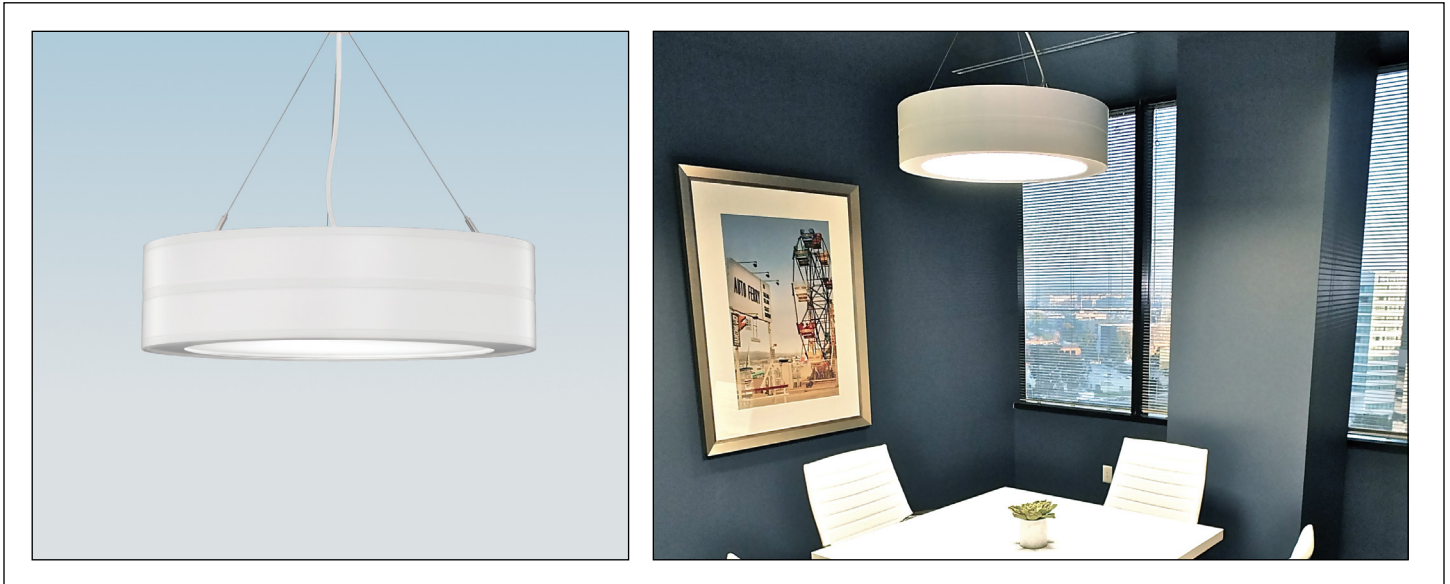

CP3995 OMNIENCE™

48" Diameter - Aircraft Cable

[Visalighting.com/products/Omnience](https://visalighting.com/products/Omnience)

Type: _____ Project: _____ Location: _____

DIMENSIONS⁴

STRUCTURAL BLOCKING REQUIRED (DETAIL PAGE 2)

⚠️ OAH must be specified

OAH is the distance (in inches) from the bottom of the fixture to the ceiling plane.
Example - OAH (42) indicates an overall fixture height of 42". MP is the distance (in inches) from the bottom of the fixture to the bottom of the Stem Accent Junction.

W = Width X = Body Height OAH = Standard Overall Height MP = Stem Midpoint

W	48"	(1219 mm)
OAH	42"	(1066 mm)
X	6-3/4"	(171 mm)
MP	36-1/2"	(978 mm)