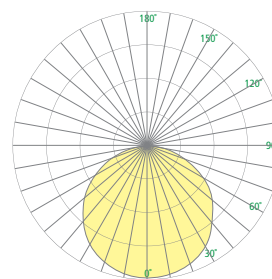

PHOTOMETRICS

XPS

ETL Listed

5 Year Warranty