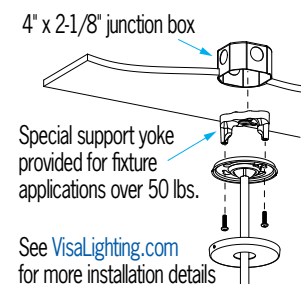

CP3995 OMNIENCE (cont.)

48" Diameter - Aircraft Cable

Fill in shaded boxes using information listed below

CP3995		-		MVOLT								
MODEL		SOURCE¹		VOLTAGE		FINISH		DIFFUSER²		OPTION(S)³		OAH⁴
		- L30K - L35K - L40K				See last page for finish order codes		OPTION IRP • VKMD • VKMM • VKPG • VKSS		UPLT XPS		See page 1

SOURCE¹ (Select one)

Dimmable 0-10V to 1%, Minimum 83CRI within 3-step MacAdam

Sources	CCT	Delivered Lumens	Power (Watts)
• L30K	3000K	13400	157
L35K	3500K	13400	157
• L40K	4000K	13800	157

VOLTAGE

MVOLT	120-277V, 50/60 Hz

DIFFUSER OPTIONS²

Diffuser is matte white acrylic if no option is selected

IRP	Impact resistant polycarbonate lens				
• VKMD	Vara Kamin's Moon Drops®	VKMD	VKMM	VKPG	VKSS
• VKMM	Vara Kamin's Morning Melody®				
• VKPG	Vara Kamin's Priscilla's Garden®	Vara Kamin options have been color-corrected to 4000K CCT and are available only with L40K source.			
• VKSS	Vara Kamin's Summer of Sundays®				

OPTIONS³ (Multiple selections allowed)

⚠ Option availability may be interdependent with Other Options

UPLT	Lensed aperture in housing produces 3.8% uplight
XPS	Express 10 day shipping. Items marked with a bullet (•) are not available with XPS

STRUCTURAL BLOCKING DETAIL