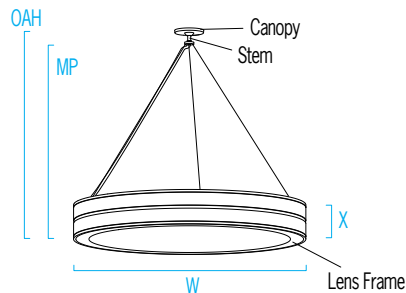

CP3995 OMNIENCE™

48" Diameter - Aircraft Cable

[Visalighting.com/products/Omnience](https://visalighting.com/products/Omnience)

Type: _____ Project: _____ Location: _____

DIMENSIONS⁴

STRUCTURAL BLOCKING REQUIRED (DETAIL PAGE 2)

⚠️ OAH must be specified

OAH is the distance (in inches) from the bottom of the fixture to the ceiling plane.
 Example - OAH (42) indicates an overall fixture height of 42". MP is the distance (in inches) from the bottom of the fixture to the bottom of the Stem Accent Junction.

W = Width X = Body Height OAH = Standard Overall Height MP = Stem Midpoint

W	48"	(1219 mm)
OAH	42"	(1066 mm)
X	6-3/4"	(171 mm)
MP	36-1/2"	(978 mm)

RELATIVE SCALE DRAWING

FEATURES

- Integral driver
- Modular design for replacement of LED source and driver
- Upper perforations provide a luminous glow to reduce ceiling contrast if UPLT option is selected
- Mounts through 4" octagonal 2-1/8" deep electrical junction box (by others) to structural blocking (by others) with provided hardware for ceiling slopes up to 45° from horizontal
- Rolled extruded aluminum housing
- 1/8" thick diffuser with matte finish
 - UV stable
- Optional specialty diffuser materials available, including Vara Kamin's Impressions of Light® images which are replicated from Vara Kamin's original works of art
- Optional 1/8" thick impact resistant polycarbonate clear lens cover
- No VOC powder coat paint; Low VOC clear coat on metal finishes
- ETL listed for damp locations. Not suitable for exterior applications