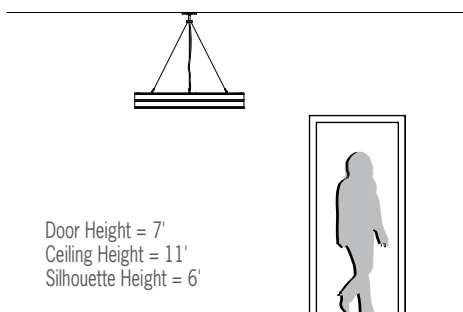

⚠️ OAH must be specified

OAH is the distance (in inches) from the bottom of the fixture to the ceiling plane.
 Example - OAH (42) indicates an overall fixture height of 42". MP is the distance (in inches) from the bottom of the fixture to the bottom of the Stem Accent Junction.

W = Width X = Body Height OAH = Standard Overall Height MP = Stem Midpoint

W	48"	(1219 mm)
OAH	42"	(1066 mm)
X	6-3/4"	(171 mm)
MP	36-1/2"	(978 mm)

RELATIVE SCALE DRAWING

FEATURES

- Integral driver
- Modular design for replacement of LED source and driver
- Upper perforations provide a luminous glow to reduce ceiling contrast if UPLT option is selected
- Mounts through 4" octagonal 2-1/8" deep electrical junction box (by others) to structural blocking (by others) with provided hardware for ceiling slopes up to 45° from horizontal
- Rolled extruded aluminum housing
- 1/8" thick diffuser with matte finish
 - UV stable
- Optional specialty diffuser materials available, including Vara Kamin's Impressions of Light® images which are replicated from Vara Kamin's original works of art
- Optional 1/8" thick impact resistant polycarbonate clear lens cover
- No VOC powder coat paint; Low VOC clear coat on metal finishes
- ETL listed for damp locations. Not suitable for exterior applications