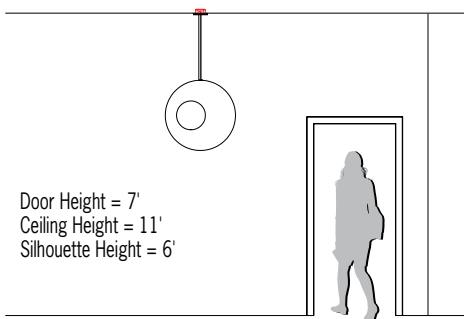

RELATIVE SCALE DRAWING