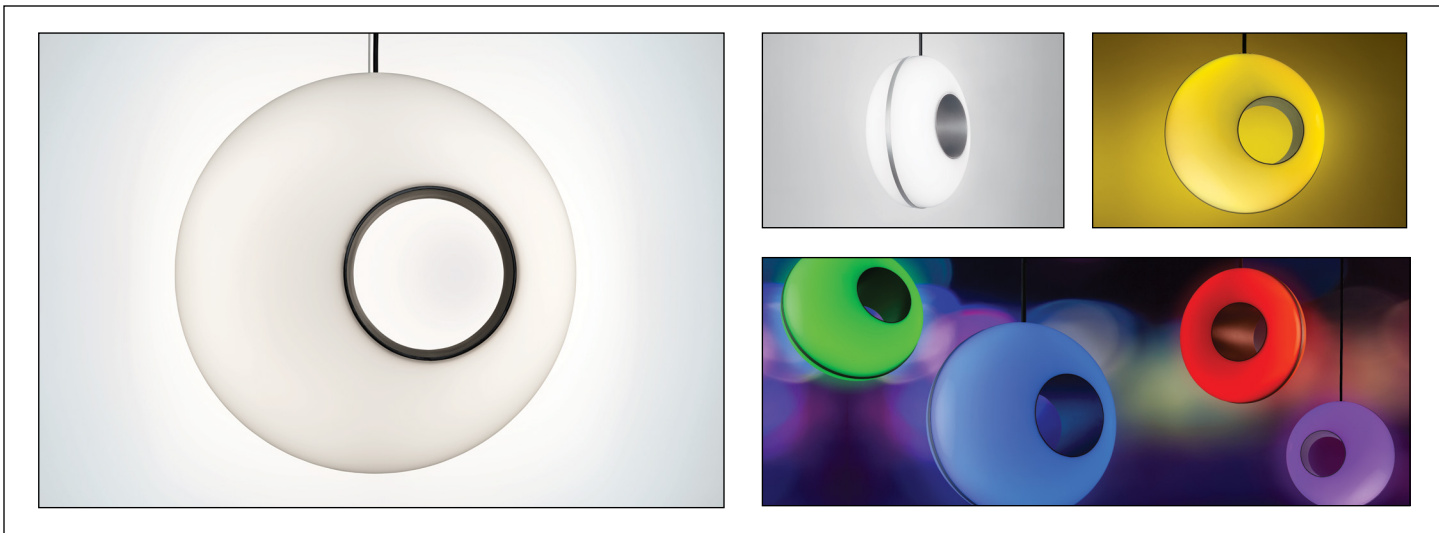

CP5724 PEEK™

VisaLighting.com/products/Peek

Type: _____ Project: _____ Location: _____

DIMENSIONS³ OAH MUST BE SPECIFIED

W = Width X = Body Height D = Depth OAH = Overall Height

OAH is the distance (in inches) from the bottom of the fixture to the ceiling plane.
 Example - OAH(35) indicates an overall fixture height of 35"

W	26"	(660 mm)
OAH ⁴	35"	(889 mm)
X	26"	(660 mm)
D	19-3/8"	(492 mm)

FEATURES

- Integral driver
- Evenly illuminated body
- RGB is DMX controlled with RDM for digital addressing
- For RGB source, since the AC and DMX wiring are brought into the same J-Box, a suitable barrier must be installed to maintain separation of circuits if the DMX control signal is classified as Class 2 per NEC code. The voltage partition is provided and is intended for use only with a standard 1-1/2" deep 4x4 Octagonal electrical box, included with this product. Consult your local regulations for DMX installation requirements.
- 1/16" DIA SS cable included, field adjustable
- Cord is white (unless BSC is selected)
- Acrylic is vacuum formed
- No VOC powder coat paint finish
- ETL listed for damp locations (not suited for exterior applications)

RELATIVE SCALE DRAWING

PHOTOMETRICS

CP5724 PEEK (cont.)

Fill in shaded boxes using information listed below

CP5724		-		MVOLT	
MODEL	SOURCE ¹ L30K(H) L30K(L) L35K(H) L35K(L) L40K(H) L40K(L) RGB	VOLTAGE MVOLT	FINISH See last page for finish order codes	OPTION ² BSC Cord is white unless option is selected	OAH ³