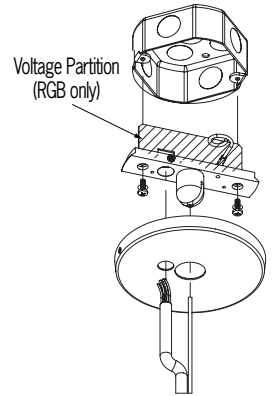

CP5724 PEEK™

VisaLighting.com/products/Peek

Type: _____ Project: _____ Location: _____

DIMENSIONS³ OAH MUST BE SPECIFIED

W = Width X = Body Height D = Depth OAH = Overall Height

OAH is the distance (in inches) from the bottom of the fixture to the ceiling plane.
 Example - OAH(35) indicates an overall fixture height of 35"

VOLTAGE

MVOLT	120-277V, 50/60 Hz
-------	--------------------

OPTION²

Cord is white unless option is specified

BSC	Black Suspension Cord
-----	-----------------------

CP5724 PEEK (cont.)

COLOR CHANGING RGB

Cord Mount Voltage Partition

PEEK PRODUCT FAMILY

CP5720 – 16” Pendant

CP5722 – 21” Pendant

CP5724 – 26” Pendant

See [Visalighting.com/products/Peek](https://visalighting.com/products/Peek) for more information

FINISHES (Canopy, Trim Ring, Tube Wall and Edge)