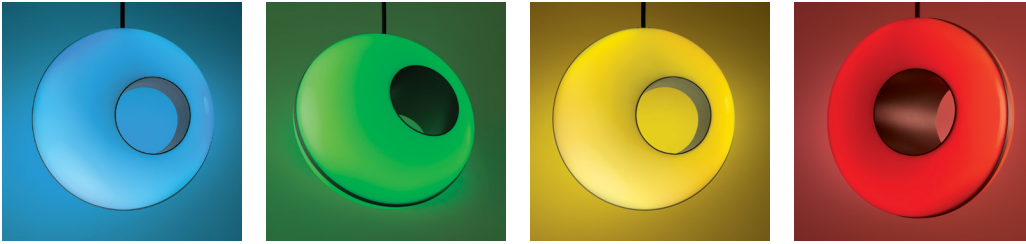

CP5724 PEEK (cont.)

COLOR CHANGING RGB

Cord Mount Voltage Partition

PEEK PRODUCT FAMILY

CP5720 – 16” Pendant

CP5722 – 21” Pendant

CP5724 – 26” Pendant

See [Visalighting.com/products/Peek](https://visalighting.com/products/Peek) for more information

FINISHES (Canopy, Trim Ring, Tube Wall and Edge)

Specify color code when ordering. For accurate color matching, individual paint and finish samples are [available upon request](#). For more information about our finishes visit visalighting.com/finishes

Powder Coat Paint Finishes (Standard)

AGGY Agate Grey	ALGN Alpine Green	BJBG Baja Beige	BMAT Bronze Matte	BRNZ Bronze	BSIL Blade Silver	CVBL Cove Blue
DEOR Deoro Gold	GLWT Glacier White	GSIL Graphite Silver	HRGR Harbor Grey	JTBK Jet Black	OCBL Ocean Blue	SHGR Shoreline Grey
SBGN Sagebrush Green	SLGR Slate Grey	SSTP Sierra Taupe	TRCN Terracotta Canyon	TRWT Traffic White	VBLK Velvet Black	VNRD Vineyard Red