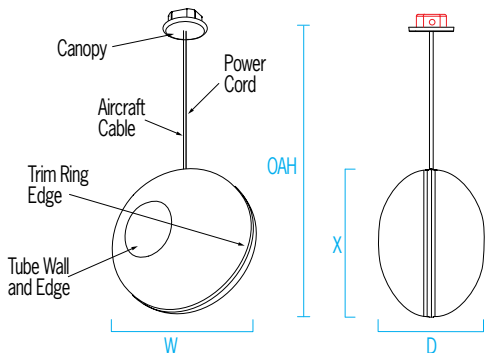

CP5724 PEEK™

VisaLighting.com/products/Peek

Type: _____ Project: _____ Location: _____

DIMENSIONS³ OAH MUST BE SPECIFIED

W = Width X = Body Height D = Depth OAH = Overall Height

OAH is the distance (in inches) from the bottom of the fixture to the ceiling plane.
 Example - OAH(35) indicates an overall fixture height of 35"

W	26"	(660 mm)
OAH ⁴	35"	(889 mm)
X	26"	(660 mm)
D	19-3/8"	(492 mm)

FEATURES

- Integral driver
- Evenly illuminated body
- RGB is DMX controlled with RDM for digital addressing
- For RGB source, since the AC and DMX wiring are brought into the same J-Box, a suitable barrier must be installed to maintain separation of circuits if the DMX control signal is classified as Class 2 per NEC code. The voltage partition is provided and is intended for use only with a standard 1-1/2" deep 4x4 Octagonal electrical box, included with this product. Consult your local regulations for DMX installation requirements.
- 1/16" DIA SS cable included, field adjustable
- Cord is white (unless BSC is selected)
- Acrylic is vacuum formed
- No VOC powder coat paint finish
- ETL listed for damp locations (not suited for exterior applications)