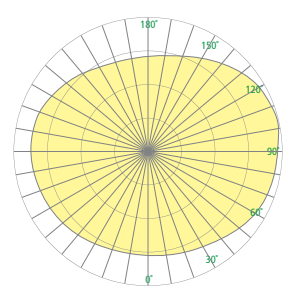

PHOTOMETRICS