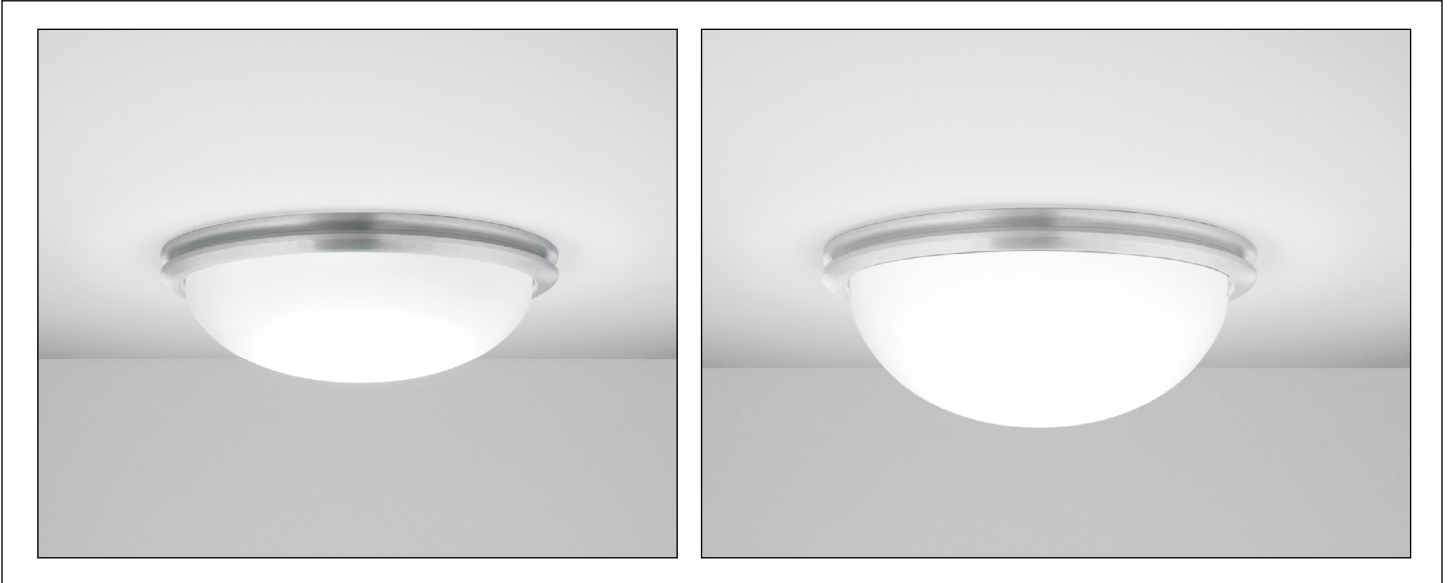

OLYMPIA™

CM1101 and CM1103

Surface Mount Ceiling Unit

Visalighting.com/products/Olympia

Type: _____ Project: _____ Location: _____

DIMENSIONS¹

W = Width H = Height

	CM1101	CM1103
W	18" (457 mm)	26" (660 mm)
H	5-3/4" (146 mm)	10-1/8" (257 mm)

FEATURES

- Integral driver
- Modular design for replacement of LED source and power supply
- Easy toolless bowl cleaning
- Mounts to standard electrical junction box (by others)
- Thermally formed 1/8" thick white acrylic diffuser with matte finish
 - UV stable
 - UL-94 HB Flame Class rated
- No VOC powder coat paint; Low VOC clear coat on metal finishes
- ETL listed for damp locations. Not suited for exterior applications

RELATIVE SCALE DRAWING

PHOTOMETRICS

OLYMPIA (cont.)

CM1101 and CM1103

Surface Mount Ceiling Unit

Fill in shaded boxes using information listed below

MVOLT					
MODEL ¹ CM1101 CM1103 See page 1	SOURCE ² L30K(H) L30K(L) L35K(H) L35K(L) L40K(H) L40K(L)	VOLTAGE MVOLT	FINISH See last page for finish order codes	DIFFUSER OPTION ³ ABA	OPTION(S) ⁴ AF DCC