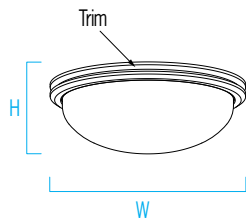

OLYMPIA™

CM1101 and CM1103

Surface Mount Ceiling Unit

Visalighting.com/products/Olympia

Type: _____ Project: _____ Location: _____

DIMENSIONS¹

W = Width H = Height

	CM1101	CM1103
W	18" (457 mm)	26" (660 mm)
H	5-3/4" (146 mm)	10-1/8" (257 mm)