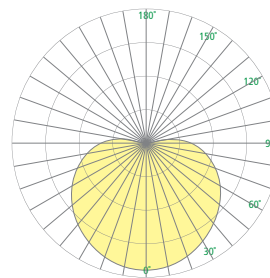

PHOTOMETRICS