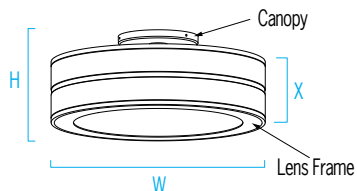

CM1830 OMNIENCE™

26" Diameter - Ceiling Surface Mount

Visalighting.com/products/Omnience

Type: _____ Project: _____ Location: _____

DIMENSIONS

W = Width H = Height X = Body Height

W 26" (660 mm)
 H 10-5/8" (270 mm)
 X 6-3/4" (171 mm)

FEATURES

- Integral driver
- Modular design for replacement of LED source and driver
- Mounts through 4" octagonal 2-1/8" deep electrical junction box (by others) to structural blocking (by others) with provided hardware
- Rolled extruded aluminum housing
- 1/8" thick diffuser with matte finish
 - UV stable
- Optional specialty diffuser materials available, including Vara Kamin's Impressions of Light® images which are replicated from Vara Kamin's original works of art
- Optional 1/8" thick impact resistant polycarbonate clear lens cover
- No VOC powder coat paint; Low VOC clear coat on metal finishes
- ETL listed for damp locations. Not suitable for exterior applications