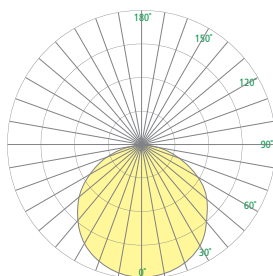

PHOTOMETRICS